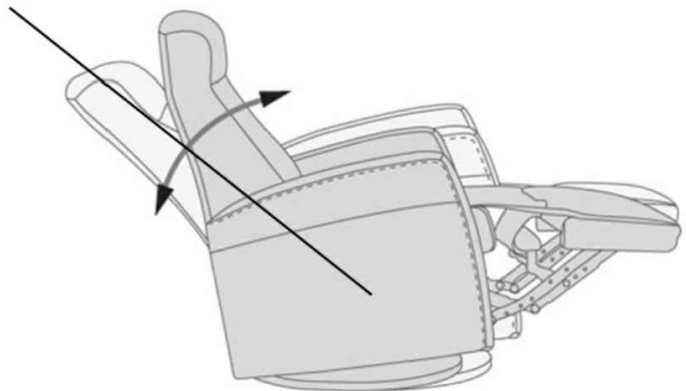

Reclined Max 145°

Distance from wall for full recline 6"

\*Rotate Chair 90° to fit through the door before attaching backrest