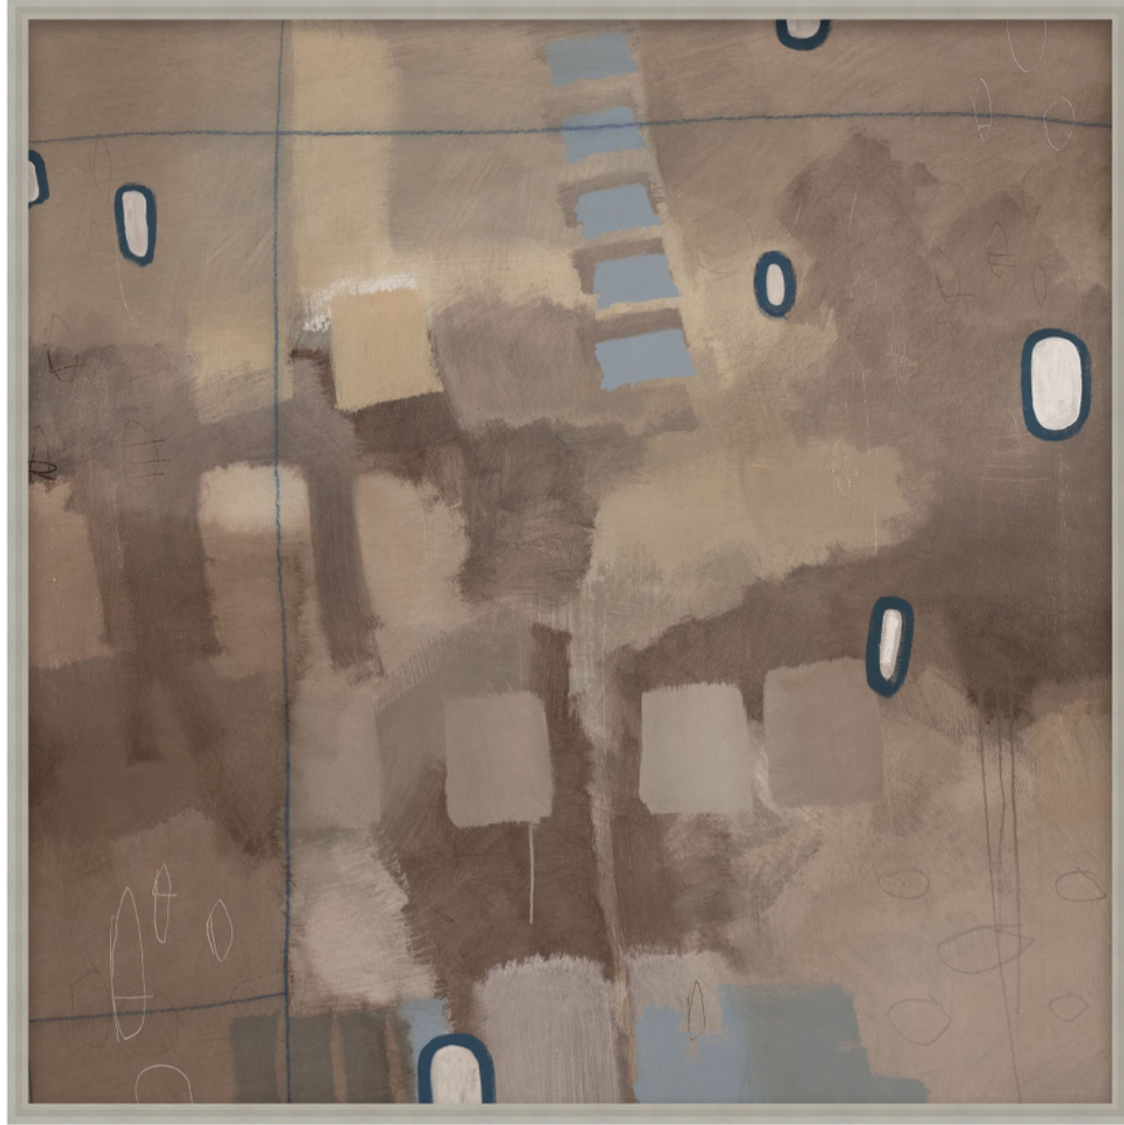

THEODORE ALEXANDER

Earthen Serenade 2

D2805S56093-4707

Earthen Serenade 2 showcases the nuances of Abstract Illusionism, a style that joins abstract elements with painterly techniques to create three-dimensional depth on a flat surface. Here, perspective is offered in unexpected ways that challenge the viewer's perceptions. Depth and dimension are cleverly rendered through skillful shading and gradient techniques. The eye is intrigued by objects that appear to hover above the canvas as their shadows create spatial uncertainty. The brown palette in beige, cocoa, and mocha is set against contrasting touches of sky blue, navy, and white. A closer look reveals hand-drawn marks that further enhance the illusionistic experience. A mesmerizing composition on canvas, Earthen Serenade 2 is an alluring addition to ART by TA. Pairs beautifully with Earthen Serenade 1 and 3.

► Canvas, Hand Embellished Semi Gloss, F1343 - White Oak Floater Frame - Width: 0.33

W 26 x D 2 x H 26 inches

Material(s):

Collection: Art by TA

Style: Modern / Formal Modern

Type: Décor / Wall Art