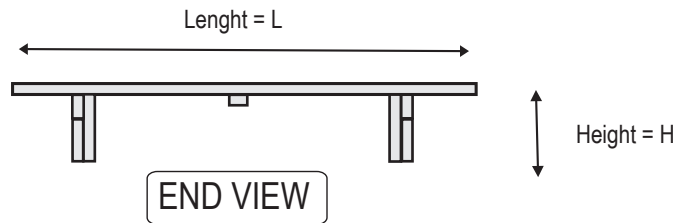

# Studio Bifold Dimensions

Queen  
Full

DIMENSIONS (in inches)

	H	W	L	SH	SD	SS	CG
Queen	10	59.5	78	30	46	4	4.5
Full	10	54.5	74	30	46	4	4.5