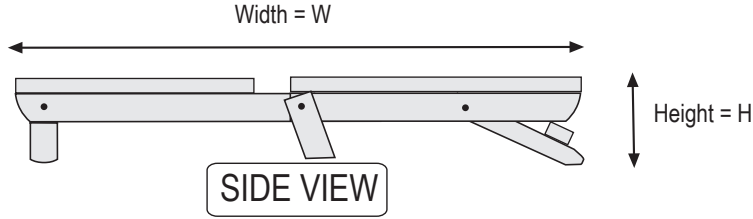

# Studio Bifold Dimensions

Queen  
Full

DIMENSIONS (in inches)

	H	W	L	SH	SD	SS	CG
Queen	10	59.5	78	30	46	4	4.5
Full	10	54.5	74	30	46	4	4.5