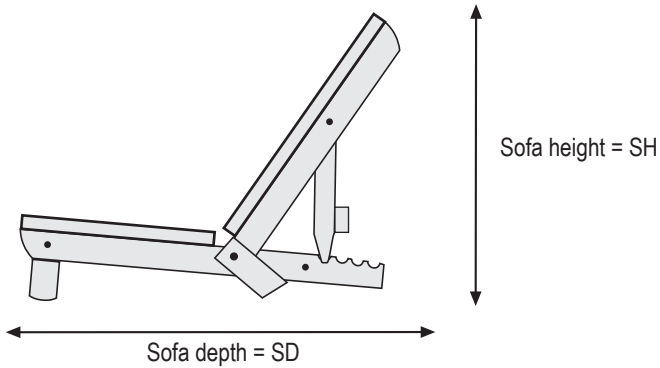

# Studio Bifold Dimensions

Queen  
Full

DIMENSIONS (in inches)

	H	W	L	SH	SD	SS	CG
Queen	10	59.5	78	30	46	4	4.5
Full	10	54.5	74	30	46	4	4.5