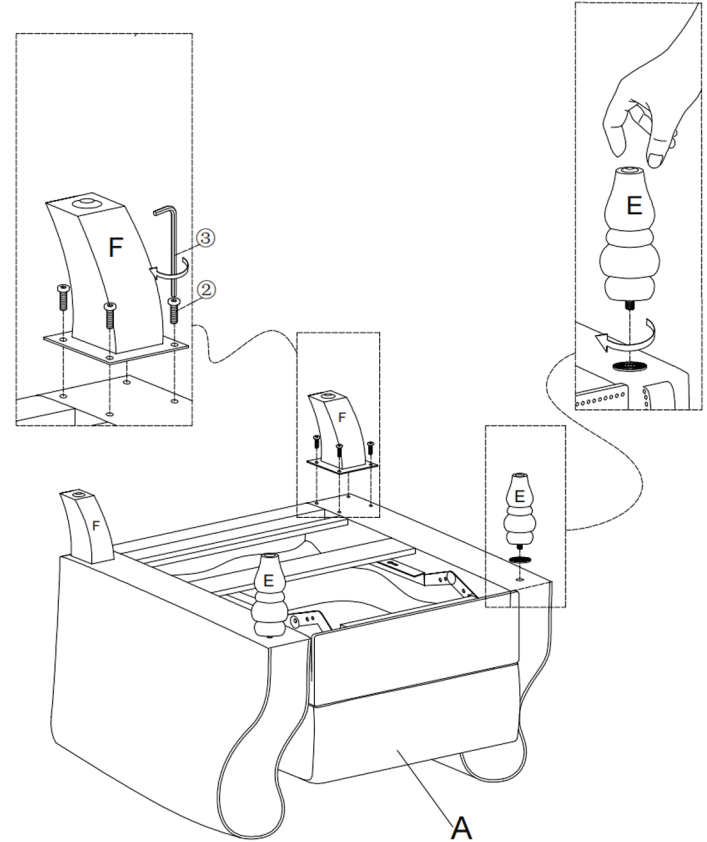

F*2
Back leg

HARDWARE LIST

①*2

②*8

③*1

SPARE

①*1

②*1

Be sure to check all packing material carefully for small parts, which may have come loose inside the carton during shipment.

ASSEMBLY INSTRUCTIONS

STEP 1: Attach the front legs E with plastic washer ① to the sofa seat, and fasten all the legs. Attach the back legs F with the screws ②, fasten all the screws with wrench ③.

STEP 2: Match both bracket of backrest B to the seat A ,push down the backrest to assemble.

STEP 3: Match the left wing C and right wing D bracket to the backrest B side ,push down the left wing C and right wing D to assemble.