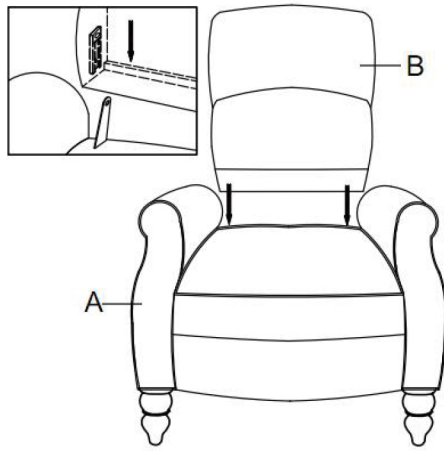

Weight Limitation

250LBS

PARTS LIST

A*1
Seat

B*1
Backrest

C*1
Left wing

D*1
Right wing

E*2
Front leg

F*2
Back leg

HARDWARE LIST

①*2

②*8

③*1

SPARE

①*1

②*1

STEP 2: Match both bracket of backrest B to the seat A ,push down the backrest to assemble.

STEP 3: Match the left wing C and right wing D bracket to the backrest B side ,push down the left wing C and right wing D to assemble.