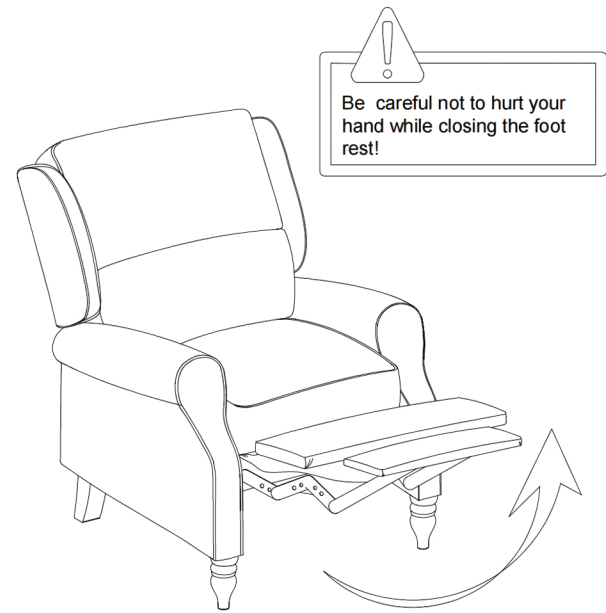

Be sure to check all packing material carefully for small parts, which may have come loose inside the carton during shipment.

ASSEMBLY INSTRUCTIONS

STEP 1: Attach the front legs E with plastic washer ① to the sofa seat, and fasten all the legs. Attach the back legs F with the screws ②, fasten all the screws with wrench ③.

STEP 2: Match both bracket of backrest B to the seat A ,push down the backrest to assemble.

STEP 3: Match the left wing C and right wing D bracket to the backrest B side ,push down the left wing C and right wing D to assemble.