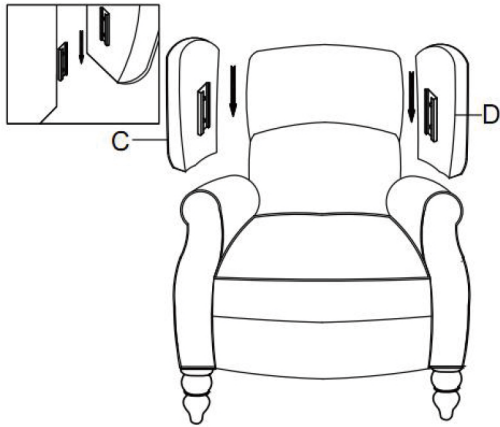

Be sure to check all packing material carefully for small parts, which may have come loose inside the carton during shipment.

ASSEMBLY INSTRUCTIONS

STEP 1: Attach the front legs E with plastic washer ① to the sofa seat, and fasten all the legs. Attach the back legs F with the screws ②, fasten all the screws with wrench ③.

STEP 2: Match both bracket of backrest B to the seat A ,push down the backrest to assemble.

STEP 3: Match the left wing C and right wing D bracket to the backrest B side ,push down the left wing C and right wing D to assemble.