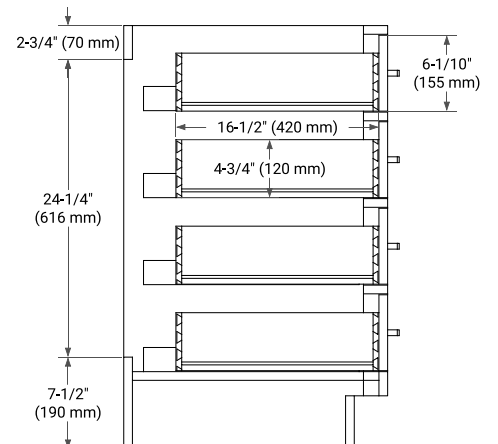

66" SINGLE SINK BASE CABINET

BASE CABINET DIMENSIONS

66" W x 21.5" D x 34.5" H

FEATURES

- Solid wood frame & plywood panels
- Dovetail drawers and joints
- Soft closing doors & drawers

HARDWARE FINISHES*

Brushed Nickel Satin Brass Matte Black Polished Chrome

67" SINGLE RECTANGLE SINK COUNTERTOP WITH 0.75 IN. THICKNESS

OVERALL DIMENSIONS

67" W x 22" D x 0.75" H

COUNTERTOP OPTIONS

Carrara Marble

FEATURES

- Solid countertop with mitered edges & seams
- Undermount white rectangular sink
- Pre-drilled for 8" widespread faucet

INCLUDED

- Countertop
- Matching Backsplash
- Rectangle Sink

COUNTERTOP PLAN VIEW

EDGE SIDE VIEW

THREE DIMENSIONAL COUNTERTOP VIEW