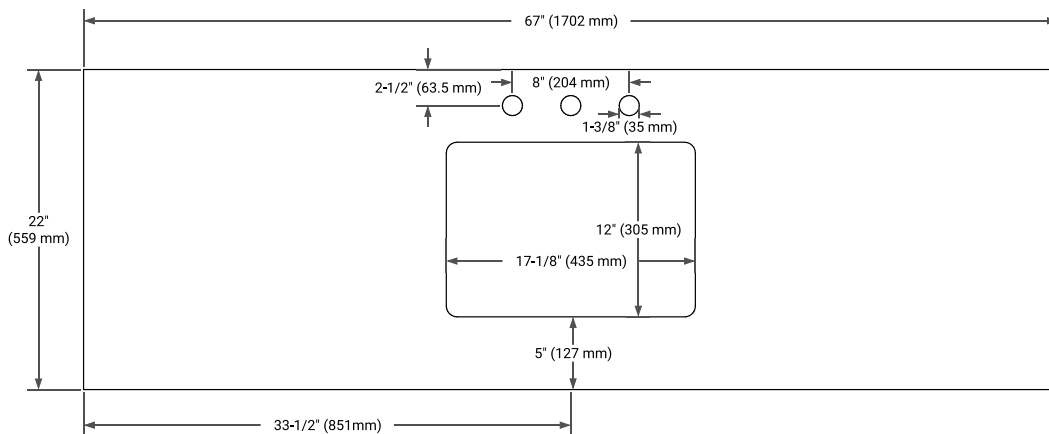

66" SINGLE SINK BASE CABINET

BASE CABINET DIMENSIONS

66" W x 21.5" D x 34.5" H

FEATURES

- Solid wood frame & plywood panels
- Dovetail drawers and joints
- Soft closing doors & drawers

HARDWARE FINISHES*

Brushed Nickel Satin Brass Matte Black Polished Chrome

67" SINGLE RECTANGLE SINK COUNTERTOP WITH 0.75 IN. THICKNESS

OVERALL DIMENSIONS

67" W x 22" D x 0.75" H

COUNTERTOP OPTIONS

Carrara Marble

FEATURES

- Solid countertop with mitered edges & seams
- Undermount white rectangular sink
- Pre-drilled for 8" widespread faucet

INCLUDED

- Countertop
- Matching Backsplash
- Rectangle Sink

COUNTERTOP PLAN VIEW

EDGE SIDE VIEW

THREE DIMENSIONAL COUNTERTOP VIEW