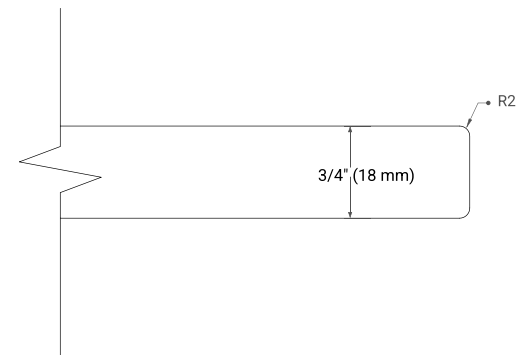

66" SINGLE SINK BASE CABINET

BASE CABINET DIMENSIONS

66" W x 21.5" D x 34.5" H

FEATURES

- Solid wood frame & plywood panels
- Dovetail drawers and joints
- Soft closing doors & drawers

HARDWARE FINISHES*

Brushed Nickel Satin Brass Matte Black Polished Chrome

67" SINGLE RECTANGLE SINK COUNTERTOP WITH 0.75 IN. THICKNESS

OVERALL DIMENSIONS

67" W x 22" D x 0.75" H

COUNTERTOP OPTIONS

Carrara Marble

FEATURES

- Solid countertop with mitered edges & seams
- Undermount white rectangular sink
- Pre-drilled for 8" widespread faucet

INCLUDED

- Countertop
- Matching Backsplash
- Rectangle Sink

COUNTERTOP PLAN VIEW

EDGE SIDE VIEW

THREE DIMENSIONAL COUNTERTOP VIEW