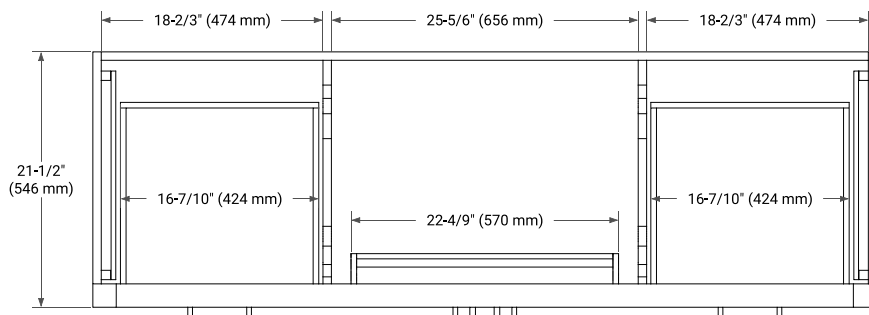

66" SINGLE SINK BASE CABINET

BASE CABINET DIMENSIONS

66" W x 21.5" D x 34.5" H

FEATURES

- Solid wood frame & plywood panels
- Dovetail drawers and joints
- Soft closing doors & drawers

HARDWARE FINISHES*

Brushed Nickel Satin Brass Matte Black Polished Chrome

67" SINGLE RECTANGLE SINK COUNTERTOP WITH 0.75 IN. THICKNESS

OVERALL DIMENSIONS

67" W x 22" D x 0.75" H

COUNTERTOP OPTIONS

Carrara Marble

FEATURES

- Solid countertop with mitered edges & seams
- Undermount white rectangular sink
- Pre-drilled for 8" widespread faucet

INCLUDED

- Countertop
- Matching Backsplash
- Rectangle Sink

COUNTERTOP PLAN VIEW

EDGE SIDE VIEW

THREE DIMENSIONAL COUNTERTOP VIEW