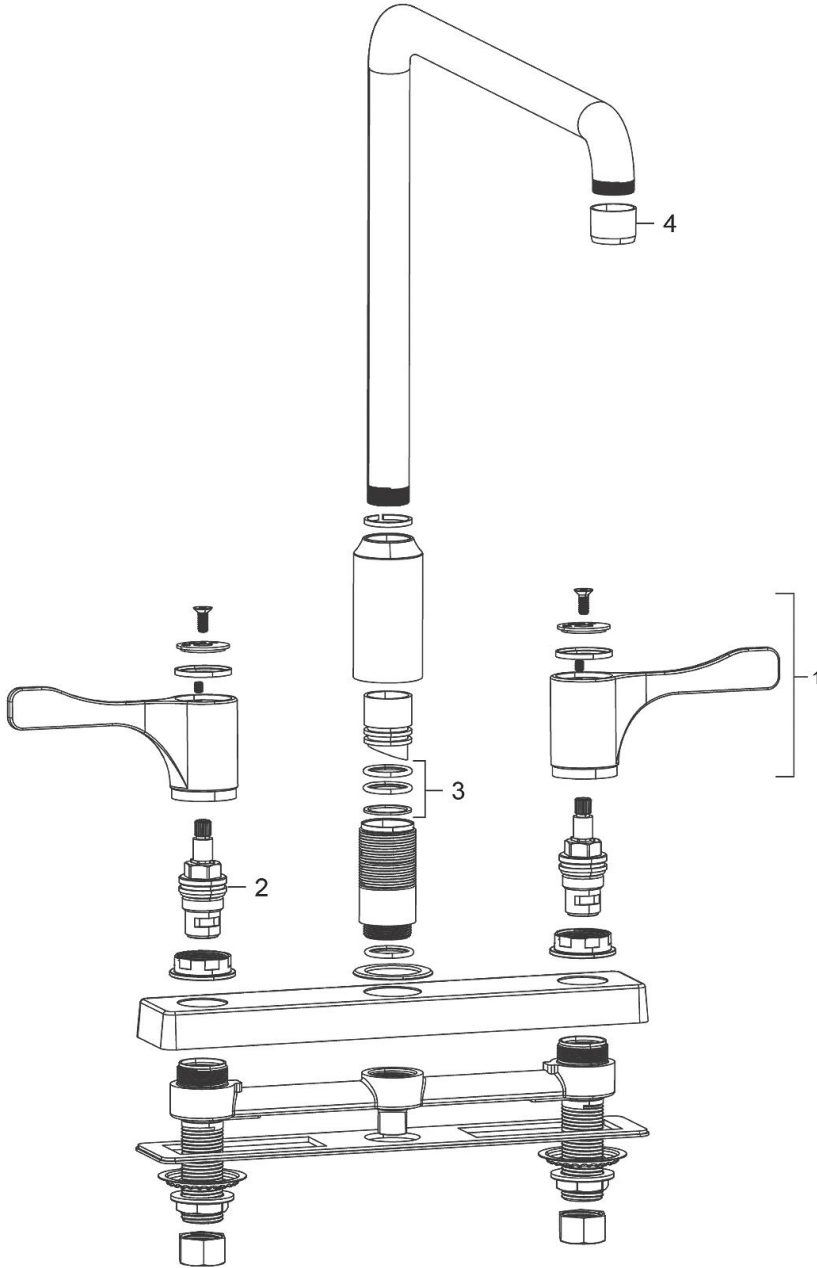

PRODUCT SPECIFICATIONS

Elkay 8" Centerset Exposed Deck Mount Faucet with Arc Spout and 4" Lever Handles Chrome. Faucet has a flow rate of 1.5 GPM, and is made of Chrome-plated Brass material, with a Quarter Turn Ceramic Disc valve. Faucet requires 3 faucet holes.

Mounting Type:	Deck Mount
Special Features:	Low Flow
Finish:	Chrome (CR)
Handle Type:	4" Lever Handle
Deck Clearance:	10"
Spout Reach:	8"
Spout Height:	12-1/8"
Hole Drillings:	3
Material:	Chrome-plated Brass
Valve Type:	Quarter Turn Ceramic Disc
Valve Connection:	1/2"-14 NPSM
Flow Rate:	1.5 GPM
Faucet Hole Size (min):	1-1/4"
Faucet Hole Spread:	4
Countertop Thickness:	1-1/8
Spout Swing Rotation:	360°
Spout Type:	Arc Tube

Product Compliance: ADA & ICC A117.1
ASME A112.18.1/CSA B125.1
CEC
NSF 372 (lead free)
NSF 61

Complies with ADA & ICC A117.1 accessibility requirements when installed according to the requirements outlined in these standards.

ITEM	PART #	DESCRIPTION
1	0000000679	4" Blade Handle
2	0000000682	Cartridges
3	0000000686	360° Swing Spout Repair Kit
4	0000000688	Aerator

In keeping with our policy of continuing product improvement, Elkay reserves the right to change product specifications without notice. Please visit elkay.com for the most current version of Elkay product specification sheets. This specification describes an Elkay product with design, quality, and functional benefits to the user. When making a comparison of other producers' offerings, be certain these features are not overlooked.