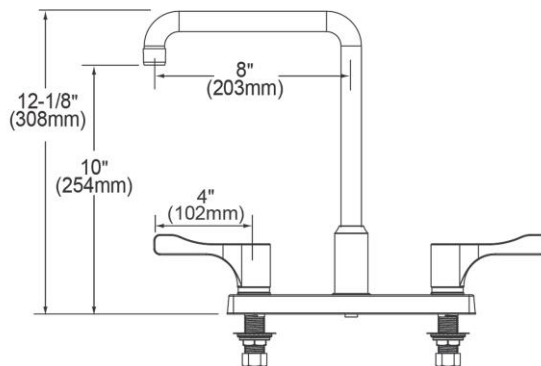

In keeping with our policy of continuing product improvement, Elkay reserves the right to change product specifications without notice. Please visit elkay.com for the most current version of Elkay product specification sheets. This specification describes an Elkay product with design, quality, and functional benefits to the user. When making a comparison of other producers' offerings, be certain these features are not overlooked.