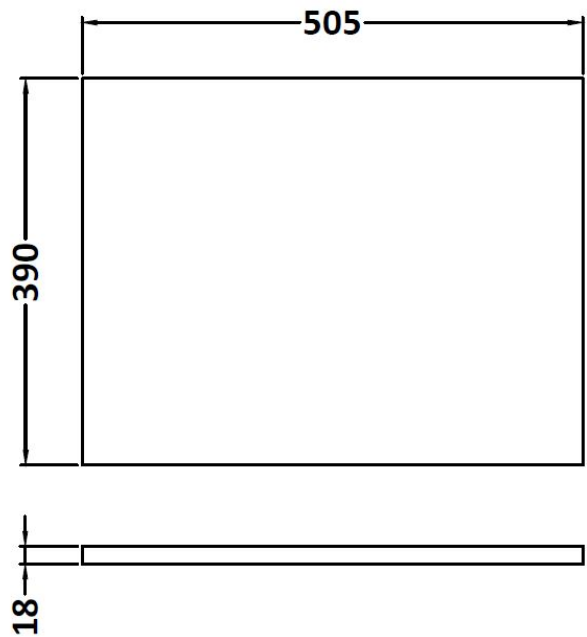

CUSTOMER DATA SHEET

DESCRIPTION:

500 Wh Single Drawer Vanity With Worktop

CUSTOMER DATA SHEET - FURNITURE

DESCRIPTION: 500 Wall Hung Single Drawer Basin Unit

PRODUCT DIMENSIONS

Height (mm)	Width (mm)	Depth (mm)	Nett Wgt Kg
430	500	383	13.2

PACKAGING DIMENSIONS

Height (mm)	Width (mm)	Depth (mm)	Gross Wgt Kg
405	520	450	13.2

PACKAGING DATA

Box Colour	Brown Cardboard Box		
Box Qty	1	Label Colour	White Label
Label Size	100 x 50	Label Qty	2

OUTER BOX DIMENSIONS (If Applicable)

CUSTOMER DATA SHEET - FURNITURE

DESCRIPTION: 500 Worktop (505X390x18mm)

PRODUCT DIMENSIONS

Height (mm)	Width (mm)	Depth (mm)	Nett Wgt Kg
18	505	390	0.55

PACKAGING DIMENSIONS

Height (mm)	Width (mm)	Depth (mm)	Gross Wgt Kg
555	555	555	0.55

PACKAGING DATA

Box Colour	Brown Cardboard Box		
Box Qty	1	Label Colour	White Label
Label Size	50 x 100	Label Qty	2

OUTER BOX DIMENSIONS (If Applicable)

Height (mm)	Width (mm)	Depth (mm)	Gross Wgt Kg

PRODUCT DETAILS