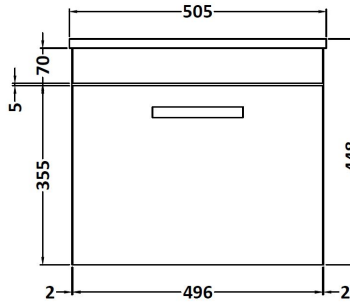

CUSTOMER DATA SHEET

DESCRIPTION:

500 Wh Single Drawer Vanity With Worktop

CUSTOMER DATA SHEET - FURNITURE

DESCRIPTION: 500 Wall Hung Single Drawer Basin Unit

PRODUCT DIMENSIONS

Height (mm)	Width (mm)	Depth (mm)	Nett Wgt Kg
430	500	383	13.2

PACKAGING DIMENSIONS

Height (mm)	Width (mm)	Depth (mm)	Gross Wgt Kg
405	520	450	13.2

PACKAGING DATA

Box Colour	Brown Cardboard Box		
Box Qty	1	Label Colour	White Label
Label Size	100 x 50	Label Qty	2

OUTER BOX DIMENSIONS (If Applicable)

CUSTOMER DATA SHEET - FURNITURE

DESCRIPTION: 500 Worktop (505X390x18mm)

PRODUCT DIMENSIONS

Height (mm)	Width (mm)	Depth (mm)	Nett Wgt Kg
18	505	390	0.55

PACKAGING DIMENSIONS

Height (mm)	Width (mm)	Depth (mm)	Gross Wgt Kg
555	555	555	0.55

PACKAGING DATA

Box Colour	Brown Cardboard Box		
Box Qty	1	Label Colour	White Label
Label Size	50 x 100	Label Qty	2

OUTER BOX DIMENSIONS (If Applicable)

Height (mm)	Width (mm)	Depth (mm)	Gross Wgt Kg

PRODUCT DETAILS