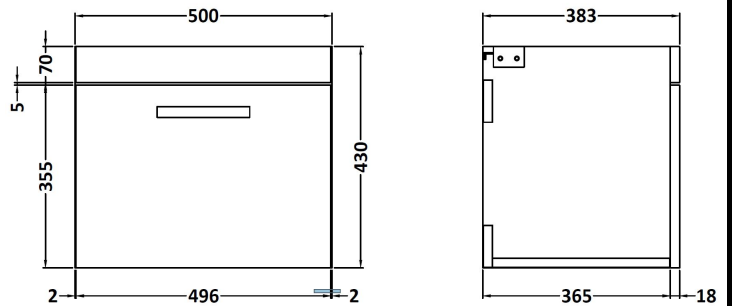

CUSTOMER DATA SHEET

DESCRIPTION:

500 Wh Single Drawer Vanity With Worktop

CUSTOMER DATA SHEET - FURNITURE

DESCRIPTION: 500 Wall Hung Single Drawer Basin Unit

PRODUCT DIMENSIONS

Height (mm)	Width (mm)	Depth (mm)	Nett Wgt Kg
430	500	383	13.2

PACKAGING DIMENSIONS

Height (mm)	Width (mm)	Depth (mm)	Gross Wgt Kg
405	520	450	13.2

PACKAGING DATA

Box Colour	Brown Cardboard Box		
Box Qty	1	Label Colour	White Label
Label Size	100 x 50	Label Qty	2

OUTER BOX DIMENSIONS (If Applicable)

CUSTOMER DATA SHEET - FURNITURE

DESCRIPTION: 500 Worktop (505X390x18mm)

PRODUCT DIMENSIONS

Height (mm)	Width (mm)	Depth (mm)	Nett Wgt Kg
18	505	390	0.55

PACKAGING DIMENSIONS

Height (mm)	Width (mm)	Depth (mm)	Gross Wgt Kg
555	555	555	0.55

PACKAGING DATA

Box Colour	Brown Cardboard Box		
Box Qty	1	Label Colour	White Label
Label Size	50 x 100	Label Qty	2

OUTER BOX DIMENSIONS (If Applicable)

Height (mm)	Width (mm)	Depth (mm)	Gross Wgt Kg

PRODUCT DETAILS