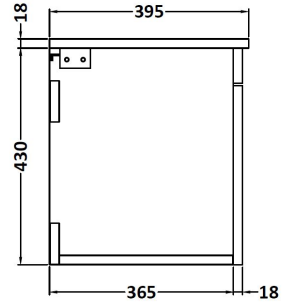

CUSTOMER DATA SHEET

DESCRIPTION:

500 Wh Single Drawer Vanity With Worktop

CUSTOMER DATA SHEET - FURNITURE

DESCRIPTION: 500 Wall Hung Single Drawer Basin Unit

PRODUCT DIMENSIONS

Height (mm)	Width (mm)	Depth (mm)	Nett Wgt Kg
430	500	383	13.2

PACKAGING DIMENSIONS

Height (mm)	Width (mm)	Depth (mm)	Gross Wgt Kg
405	520	450	13.2

PACKAGING DATA

Box Colour	Brown Cardboard Box		
Box Qty	1	Label Colour	White Label
Label Size	100 x 50	Label Qty	2

OUTER BOX DIMENSIONS (If Applicable)

CUSTOMER DATA SHEET - FURNITURE

DESCRIPTION: 500 Worktop (505X390x18mm)

PRODUCT DIMENSIONS

Height (mm)	Width (mm)	Depth (mm)	Nett Wgt Kg
18	505	390	0.55

PACKAGING DIMENSIONS

Height (mm)	Width (mm)	Depth (mm)	Gross Wgt Kg
555	555	555	0.55

PACKAGING DATA

Box Colour	Brown Cardboard Box		
Box Qty	1	Label Colour	White Label
Label Size	50 x 100	Label Qty	2

OUTER BOX DIMENSIONS (If Applicable)

Height (mm)	Width (mm)	Depth (mm)	Gross Wgt Kg

PRODUCT DETAILS