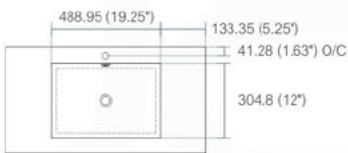

STAINLESS STEEL VANITY

Dimensions inches:		
width	depth	height
16	16	30.75
23.5	18.5	30.75
29.25	18.5	30.75
35.5	18.5	30.75
39.25	18.5	30.75
47	18.5	30.75
58.75	18.5	30.75
58.75	18.5	30.75

Dimensions mm:		
width	depth	height
406.4	406.4	781.05
597	469.9	781.05
743	469.9	781.05
902	469.9	781.05
997	469.9	781.05
1194	469.9	781.05
1492	469.9	781.05
1492	469.9	781.05

Dimensions:	width	length	height	depth
inches	16.0"	16.0"	4.0"	3.38"
mm	406.4	406.4	101.6	85.73

Dimensions:	width	length	height	depth
inches	18.0"	10.25"	4.0"	3.38"
mm	457.2	257.18	101.6	85.73

Dimensions:	width	length	height	depth
inches	23.63"	18.5"	4.0"	4.0"
mm	600.08	469.9	101.6	101.6

Dimensions:	width	length	height	depth
inches	29.5"	18.5"	4.0"	4.0"
mm	749.3	469.9	101.6	101.6

Dimensions:	width	length	height	depth
inches	35.75"	18.5"	4.0"	4.0"
mm	908.05	469.9	101.6	101.6

Dimensions:	width	length	height	depth
inches	39.5"	18.5"	4.0"	4.0"
mm	1003.3	469.9	101.6	101.6

Dimensions:	width	length	height	depth
inches	47.25"	18.5"	4.0"	4.0"
mm	1200.15	469.9	101.6	101.6

Dimensions:	width	length	height	depth
inches	59"	18.5"	4.0"	4.0"
mm	1498.6	469.9	101.6	101.6

Dimensions:	width	length	height	depth
inches	59"	18.5"	4.0"	3.75"
mm	1498.6	469.9	101.6	95.25