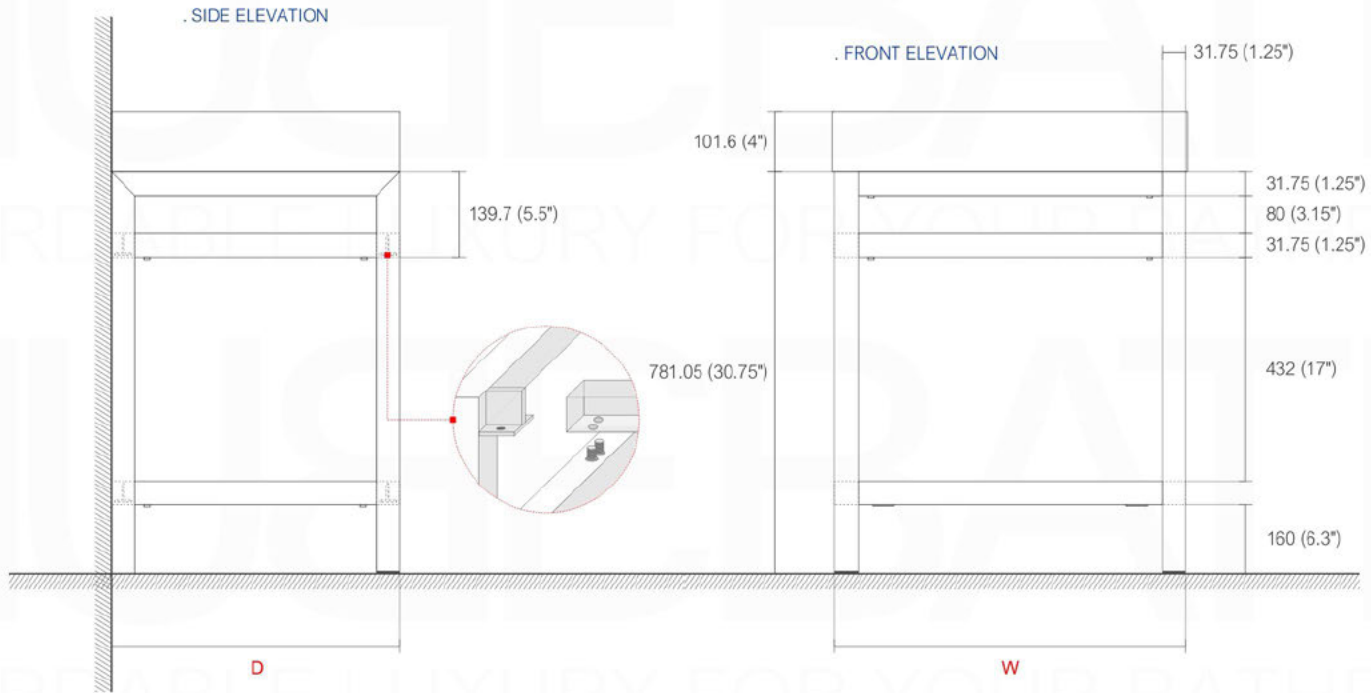

STAINLESS STEEL VANITY

Dimensions inches:		
width	depth	height
16	16	30.75
23.5	18.5	30.75
29.25	18.5	30.75
35.5	18.5	30.75
39.25	18.5	30.75
47	18.5	30.75
58.75	18.5	30.75
58.75	18.5	30.75

Dimensions mm:		
width	depth	height
406.4	406.4	781.05
597	469.9	781.05
743	469.9	781.05
902	469.9	781.05
997	469.9	781.05
1194	469.9	781.05
1492	469.9	781.05
1492	469.9	781.05

Sink
SKU
BSL16
BSL24
BSL30
BSL36
BSL40
BSL48
BSL60S
BSL60D

NOTE: DIMENSIONS AND TECHNICAL DETAILS ARE SUBJECT TO CHANGE WITHOUT NOTICE