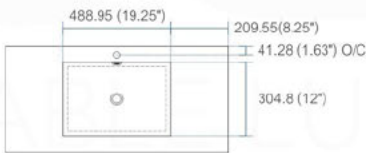

STAINLESS STEEL VANITY

Dimensions inches:		
width	depth	height
16	16	30.75
23.5	18.5	30.75
29.25	18.5	30.75
35.5	18.5	30.75
39.25	18.5	30.75
47	18.5	30.75
58.75	18.5	30.75
58.75	18.5	30.75

Dimensions mm:		
width	depth	height
406.4	406.4	781.05
597	469.9	781.05
743	469.9	781.05
902	469.9	781.05
997	469.9	781.05
1194	469.9	781.05
1492	469.9	781.05
1492	469.9	781.05

Dimensions:	width	length	height	depth
inches	16.0"	16.0"	4.0"	3.38"
mm	406.4	406.4	101.6	85.73

Dimensions:	width	length	height	depth
inches	18.0"	10.25"	4.0"	3.38"
mm	457.2	257.18	101.6	85.73

Dimensions:	width	length	height	depth
inches	23.63"	18.5"	4.0"	4.0"
mm	600.08	469.9	101.6	101.6

Dimensions:	width	length	height	depth
inches	29.5"	18.5"	4.0"	4.0"
mm	749.3	469.9	101.6	101.6

Dimensions:	width	length	height	depth
inches	35.75"	18.5"	4.0"	4.0"
mm	908.05	469.9	101.6	101.6

Dimensions:	width	length	height	depth
inches	39.5"	18.5"	4.0"	4.0"
mm	1003.3	469.9	101.6	101.6

Dimensions:	width	length	height	depth
inches	47.25"	18.5"	4.0"	4.0"
mm	1200.15	469.9	101.6	101.6

Dimensions:	width	length	height	depth
inches	59"	18.5"	4.0"	4.0"
mm	1498.6	469.9	101.6	101.6

Dimensions:	width	length	height	depth
inches	59"	18.5"	4.0"	3.75"
mm	1498.6	469.9	101.6	95.25