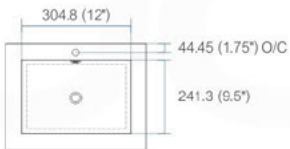

STAINLESS STEEL VANITY

Dimensions inches:		
width	depth	height
16	16	30.75
23.5	18.5	30.75
29.25	18.5	30.75
35.5	18.5	30.75
39.25	18.5	30.75
47	18.5	30.75
58.75	18.5	30.75
58.75	18.5	30.75

Dimensions mm:		
width	depth	height
406.4	406.4	781.05
597	469.9	781.05
743	469.9	781.05
902	469.9	781.05
997	469.9	781.05
1194	469.9	781.05
1492	469.9	781.05
1492	469.9	781.05

Dimensions:	width	length	height	depth
inches	16.0"	16.0"	4.0"	3.38"
mm	406.4	406.4	101.6	85.73

Dimensions:	width	length	height	depth
inches	18.0"	10.25"	4.0"	3.38"
mm	457.2	257.18	101.6	85.73

Dimensions:	width	length	height	depth
inches	23.63"	18.5"	4.0"	4.0"
mm	600.08	469.9	101.6	101.6

Dimensions:	width	length	height	depth
inches	29.5"	18.5"	4.0"	4.0"
mm	749.3	469.9	101.6	101.6

Dimensions:	width	length	height	depth
inches	35.75"	18.5"	4.0"	4.0"
mm	908.05	469.9	101.6	101.6

Dimensions:	width	length	height	depth
inches	39.5"	18.5"	4.0"	4.0"
mm	1003.3	469.9	101.6	101.6

Dimensions:	width	length	height	depth
inches	47.25"	18.5"	4.0"	4.0"
mm	1200.15	469.9	101.6	101.6

Dimensions:	width	length	height	depth
inches	59"	18.5"	4.0"	4.0"
mm	1498.6	469.9	101.6	101.6

Dimensions:	width	length	height	depth
inches	59"	18.5"	4.0"	3.75"
mm	1498.6	469.9	101.6	95.25