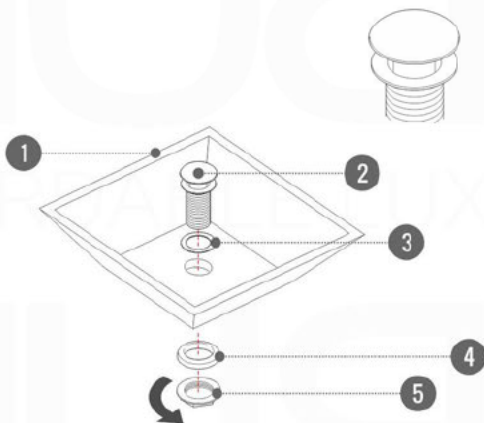

FOR SINKS WITHOUT OVERFLOW
#SKU: P101N / P102N