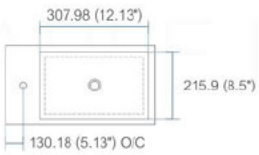

STAINLESS STEEL VANITY

Dimensions inches:		
width	depth	height
16	16	30.75
23.5	18.5	30.75
29.25	18.5	30.75
35.5	18.5	30.75
39.25	18.5	30.75
47	18.5	30.75
58.75	18.5	30.75
58.75	18.5	30.75

Dimensions mm:		
width	depth	height
406.4	406.4	781.05
597	469.9	781.05
743	469.9	781.05
902	469.9	781.05
997	469.9	781.05
1194	469.9	781.05
1492	469.9	781.05
1492	469.9	781.05

Dimensions:	width	length	height	depth
inches	16.0"	16.0"	4.0"	3.38"
mm	406.4	406.4	101.6	85.73

Dimensions:	width	length	height	depth
inches	18.0"	10.25"	4.0"	3.38"
mm	457.2	257.18	101.6	85.73

Dimensions:	width	length	height	depth
inches	23.63"	18.5"	4.0"	4.0"
mm	600.08	469.9	101.6	101.6

Dimensions:	width	length	height	depth
inches	29.5"	18.5"	4.0"	4.0"
mm	749.3	469.9	101.6	101.6

Dimensions:	width	length	height	depth
inches	35.75"	18.5"	4.0"	4.0"
mm	908.05	469.9	101.6	101.6

Dimensions:	width	length	height	depth
inches	39.5"	18.5"	4.0"	4.0"
mm	1003.3	469.9	101.6	101.6

Dimensions:	width	length	height	depth
inches	47.25"	18.5"	4.0"	4.0"
mm	1200.15	469.9	101.6	101.6

Dimensions:	width	length	height	depth
inches	59"	18.5"	4.0"	4.0"
mm	1498.6	469.9	101.6	101.6

Dimensions:	width	length	height	depth
inches	59"	18.5"	4.0"	3.75"
mm	1498.6	469.9	101.6	95.25