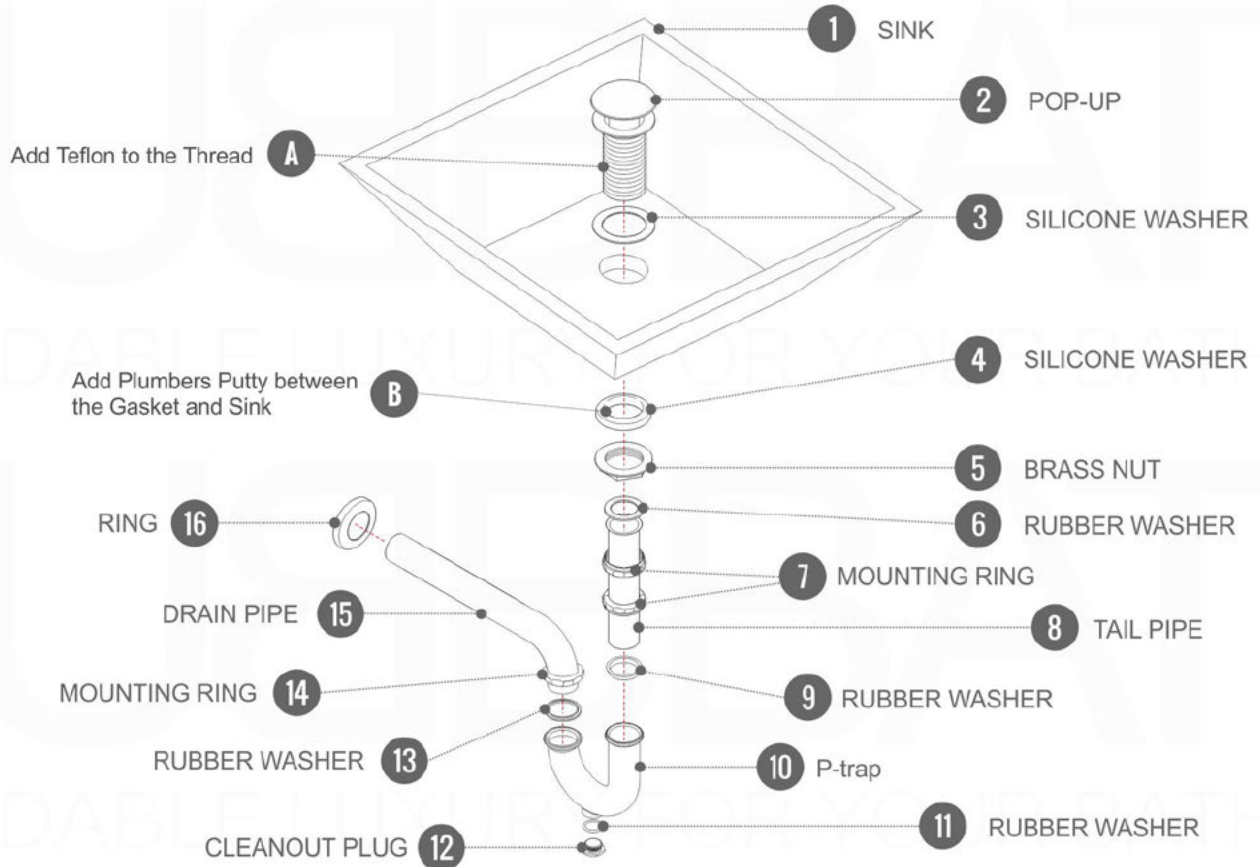

Dimensions:	width	length	height	depth
inches	47.25"	18.5"	4.0"	4.0"
mm	1200.15	469.9	101.6	101.6

Dimensions:	width	length	height	depth
inches	59"	18.5"	4.0"	4.0"
mm	1498.6	469.9	101.6	101.6

Dimensions:	width	length	height	depth
inches	59"	18.5"	4.0"	3.75"
mm	1498.6	469.9	101.6	95.25

Dimensions:	width	length	height	depth
inches	71.63"	18.5"	4.0"	4.0"
mm	1819.28	469.9	101.6	101.6

Dimensions:	width	length	height	depth
inches	79"	18.5"	4.0"	4.0"
mm	2006.6	469.9	101.6	101.6

How to Install a Cisco Vanity

INSTALLATION GUIDE

Tools Required for Assembly

Vanity Installation

1. Remove the plastic protective film.
2. Install all the Parts of the Cabinet.
3. Add a dap of silicone to the corners of the TOP of the Cabinet.
4. Gently position and align Counter top Sink onto Vanity.

Pop-Up / P-trap Installation Instructions

INSTALLATION GUIDE

FOR SINKS WITHOUT OVERFLOW
#SKU: P101N / P102N

OR

FOR SINKS WITHOUT OVERFLOW
#SKU: P101 / P102