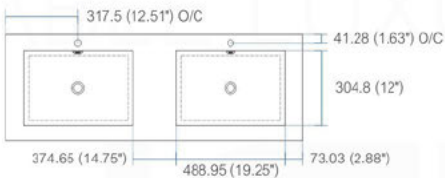

STAINLESS STEEL VANITY

Dimensions inches:		
width	depth	height
16	16	30.75
23.5	18.5	30.75
29.25	18.5	30.75
35.5	18.5	30.75
39.25	18.5	30.75
47	18.5	30.75
58.75	18.5	30.75
58.75	18.5	30.75

Dimensions mm:		
width	depth	height
406.4	406.4	781.05
597	469.9	781.05
743	469.9	781.05
902	469.9	781.05
997	469.9	781.05
1194	469.9	781.05
1492	469.9	781.05
1492	469.9	781.05

Dimensions:	width	length	height	depth
inches	16.0"	16.0"	4.0"	3.38"
mm	406.4	406.4	101.6	85.73

Dimensions:	width	length	height	depth
inches	18.0"	10.25"	4.0"	3.38"
mm	457.2	257.18	101.6	85.73

Dimensions:	width	length	height	depth
inches	23.63"	18.5"	4.0"	4.0"
mm	600.08	469.9	101.6	101.6

Dimensions:	width	length	height	depth
inches	29.5"	18.5"	4.0"	4.0"
mm	749.3	469.9	101.6	101.6

Dimensions:	width	length	height	depth
inches	35.75"	18.5"	4.0"	4.0"
mm	908.05	469.9	101.6	101.6

Dimensions:	width	length	height	depth
inches	39.5"	18.5"	4.0"	4.0"
mm	1003.3	469.9	101.6	101.6

Dimensions:	width	length	height	depth
inches	47.25"	18.5"	4.0"	4.0"
mm	1200.15	469.9	101.6	101.6

Dimensions:	width	length	height	depth
inches	59"	18.5"	4.0"	4.0"
mm	1498.6	469.9	101.6	101.6

Dimensions:	width	length	height	depth
inches	59"	18.5"	4.0"	3.75"
mm	1498.6	469.9	101.6	95.25