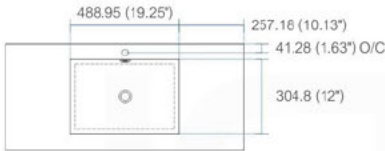

STAINLESS STEEL VANITY

Dimensions inches:		
width	depth	height
16	16	30.75
23.5	18.5	30.75
29.25	18.5	30.75
35.5	18.5	30.75
39.25	18.5	30.75
47	18.5	30.75
58.75	18.5	30.75
58.75	18.5	30.75

Dimensions mm:		
width	depth	height
406.4	406.4	781.05
597	469.9	781.05
743	469.9	781.05
902	469.9	781.05
997	469.9	781.05
1194	469.9	781.05
1492	469.9	781.05
1492	469.9	781.05

Dimensions:	width	length	height	depth
inches	16.0"	16.0"	4.0"	3.38"
mm	406.4	406.4	101.6	85.73

Dimensions:	width	length	height	depth
inches	18.0"	10.25"	4.0"	3.38"
mm	457.2	257.18	101.6	85.73

Dimensions:	width	length	height	depth
inches	23.63"	18.5"	4.0"	4.0"
mm	600.08	469.9	101.6	101.6

Dimensions:	width	length	height	depth
inches	29.5"	18.5"	4.0"	4.0"
mm	749.3	469.9	101.6	101.6

Dimensions:	width	length	height	depth
inches	35.75"	18.5"	4.0"	4.0"
mm	908.05	469.9	101.6	101.6

Dimensions:	width	length	height	depth
inches	39.5"	18.5"	4.0"	4.0"
mm	1003.3	469.9	101.6	101.6

Dimensions:	width	length	height	depth
inches	47.25"	18.5"	4.0"	4.0"
mm	1200.15	469.9	101.6	101.6

Dimensions:	width	length	height	depth
inches	59"	18.5"	4.0"	4.0"
mm	1498.6	469.9	101.6	101.6

Dimensions:	width	length	height	depth
inches	59"	18.5"	4.0"	3.75"
mm	1498.6	469.9	101.6	95.25