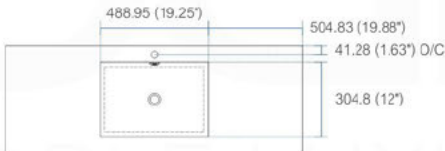

STAINLESS STEEL VANITY

Dimensions inches:		
width	depth	height
16	16	30.75
23.5	18.5	30.75
29.25	18.5	30.75
35.5	18.5	30.75
39.25	18.5	30.75
47	18.5	30.75
58.75	18.5	30.75
58.75	18.5	30.75

Dimensions mm:		
width	depth	height
406.4	406.4	781.05
597	469.9	781.05
743	469.9	781.05
902	469.9	781.05
997	469.9	781.05
1194	469.9	781.05
1492	469.9	781.05
1492	469.9	781.05

Dimensions:	width	length	height	depth
inches	16.0"	16.0"	4.0"	3.38"
mm	406.4	406.4	101.6	85.73

Dimensions:	width	length	height	depth
inches	18.0"	10.25"	4.0"	3.38"
mm	457.2	257.18	101.6	85.73

Dimensions:	width	length	height	depth
inches	23.63"	18.5"	4.0"	4.0"
mm	600.08	469.9	101.6	101.6

Dimensions:	width	length	height	depth
inches	29.5"	18.5"	4.0"	4.0"
mm	749.3	469.9	101.6	101.6

Dimensions:	width	length	height	depth
inches	35.75"	18.5"	4.0"	4.0"
mm	908.05	469.9	101.6	101.6

Dimensions:	width	length	height	depth
inches	39.5"	18.5"	4.0"	4.0"
mm	1003.3	469.9	101.6	101.6

Dimensions:	width	length	height	depth
inches	47.25"	18.5"	4.0"	4.0"
mm	1200.15	469.9	101.6	101.6

Dimensions:	width	length	height	depth
inches	59"	18.5"	4.0"	4.0"
mm	1498.6	469.9	101.6	101.6

Dimensions:	width	length	height	depth
inches	59"	18.5"	4.0"	3.75"
mm	1498.6	469.9	101.6	95.25