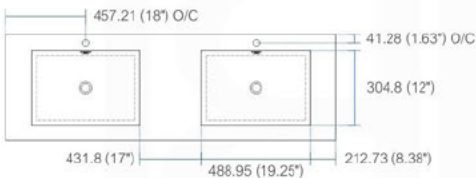

STAINLESS STEEL VANITY

Dimensions inches:		
width	depth	height
16	16	30.75
23.5	18.5	30.75
29.25	18.5	30.75
35.5	18.5	30.75
39.25	18.5	30.75
47	18.5	30.75
58.75	18.5	30.75
58.75	18.5	30.75

Dimensions mm:		
width	depth	height
406.4	406.4	781.05
597	469.9	781.05
743	469.9	781.05
902	469.9	781.05
997	469.9	781.05
1194	469.9	781.05
1492	469.9	781.05
1492	469.9	781.05

Dimensions:	width	length	height	depth
inches	16.0"	16.0"	4.0"	3.38"
mm	406.4	406.4	101.6	85.73

Dimensions:	width	length	height	depth
inches	18.0"	10.25"	4.0"	3.38"
mm	457.2	257.18	101.6	85.73

Dimensions:	width	length	height	depth
inches	23.63"	18.5"	4.0"	4.0"
mm	600.08	469.9	101.6	101.6

Dimensions:	width	length	height	depth
inches	29.5"	18.5"	4.0"	4.0"
mm	749.3	469.9	101.6	101.6

Dimensions:	width	length	height	depth
inches	35.75"	18.5"	4.0"	4.0"
mm	908.05	469.9	101.6	101.6

Dimensions:	width	length	height	depth
inches	39.5"	18.5"	4.0"	4.0"
mm	1003.3	469.9	101.6	101.6

Dimensions:	width	length	height	depth
inches	47.25"	18.5"	4.0"	4.0"
mm	1200.15	469.9	101.6	101.6

Dimensions:	width	length	height	depth
inches	59"	18.5"	4.0"	4.0"
mm	1498.6	469.9	101.6	101.6

Dimensions:	width	length	height	depth
inches	59"	18.5"	4.0"	3.75"
mm	1498.6	469.9	101.6	95.25