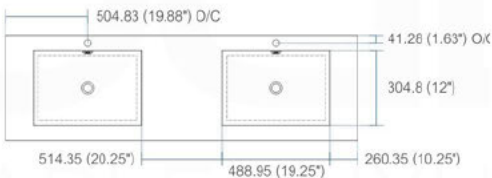

STAINLESS STEEL VANITY

Dimensions inches:		
width	depth	height
16	16	30.75
23.5	18.5	30.75
29.25	18.5	30.75
35.5	18.5	30.75
39.25	18.5	30.75
47	18.5	30.75
58.75	18.5	30.75
58.75	18.5	30.75

Dimensions mm:		
width	depth	height
406.4	406.4	781.05
597	469.9	781.05
743	469.9	781.05
902	469.9	781.05
997	469.9	781.05
1194	469.9	781.05
1492	469.9	781.05
1492	469.9	781.05

Dimensions:	width	length	height	depth
inches	16.0"	16.0"	4.0"	3.38"
mm	406.4	406.4	101.6	85.73

Dimensions:	width	length	height	depth
inches	18.0"	10.25"	4.0"	3.38"
mm	457.2	257.18	101.6	85.73

Dimensions:	width	length	height	depth
inches	23.63"	18.5"	4.0"	4.0"
mm	600.08	469.9	101.6	101.6

Dimensions:	width	length	height	depth
inches	29.5"	18.5"	4.0"	4.0"
mm	749.3	469.9	101.6	101.6

Dimensions:	width	length	height	depth
inches	35.75"	18.5"	4.0"	4.0"
mm	908.05	469.9	101.6	101.6

Dimensions:	width	length	height	depth
inches	39.5"	18.5"	4.0"	4.0"
mm	1003.3	469.9	101.6	101.6

Dimensions:	width	length	height	depth
inches	47.25"	18.5"	4.0"	4.0"
mm	1200.15	469.9	101.6	101.6

Dimensions:	width	length	height	depth
inches	59"	18.5"	4.0"	4.0"
mm	1498.6	469.9	101.6	101.6

Dimensions:	width	length	height	depth
inches	59"	18.5"	4.0"	3.75"
mm	1498.6	469.9	101.6	95.25