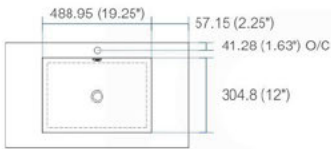

STAINLESS STEEL VANITY

Dimensions inches:		
width	depth	height
16	16	30.75
23.5	18.5	30.75
29.25	18.5	30.75
35.5	18.5	30.75
39.25	18.5	30.75
47	18.5	30.75
58.75	18.5	30.75
58.75	18.5	30.75

Dimensions mm:		
width	depth	height
406.4	406.4	781.05
597	469.9	781.05
743	469.9	781.05
902	469.9	781.05
997	469.9	781.05
1194	469.9	781.05
1492	469.9	781.05
1492	469.9	781.05

Dimensions:	width	length	height	depth
inches	16.0"	16.0"	4.0"	3.38"
mm	406.4	406.4	101.6	85.73

Dimensions:	width	length	height	depth
inches	18.0"	10.25"	4.0"	3.38"
mm	457.2	257.18	101.6	85.73

Dimensions:	width	length	height	depth
inches	23.63"	18.5"	4.0"	4.0"
mm	600.08	469.9	101.6	101.6

Dimensions:	width	length	height	depth
inches	29.5"	18.5"	4.0"	4.0"
mm	749.3	469.9	101.6	101.6

Dimensions:	width	length	height	depth
inches	35.75"	18.5"	4.0"	4.0"
mm	908.05	469.9	101.6	101.6

Dimensions:	width	length	height	depth
inches	39.5"	18.5"	4.0"	4.0"
mm	1003.3	469.9	101.6	101.6

Dimensions:	width	length	height	depth
inches	47.25"	18.5"	4.0"	4.0"
mm	1200.15	469.9	101.6	101.6

Dimensions:	width	length	height	depth
inches	59"	18.5"	4.0"	4.0"
mm	1498.6	469.9	101.6	101.6

Dimensions:	width	length	height	depth
inches	59"	18.5"	4.0"	3.75"
mm	1498.6	469.9	101.6	95.25