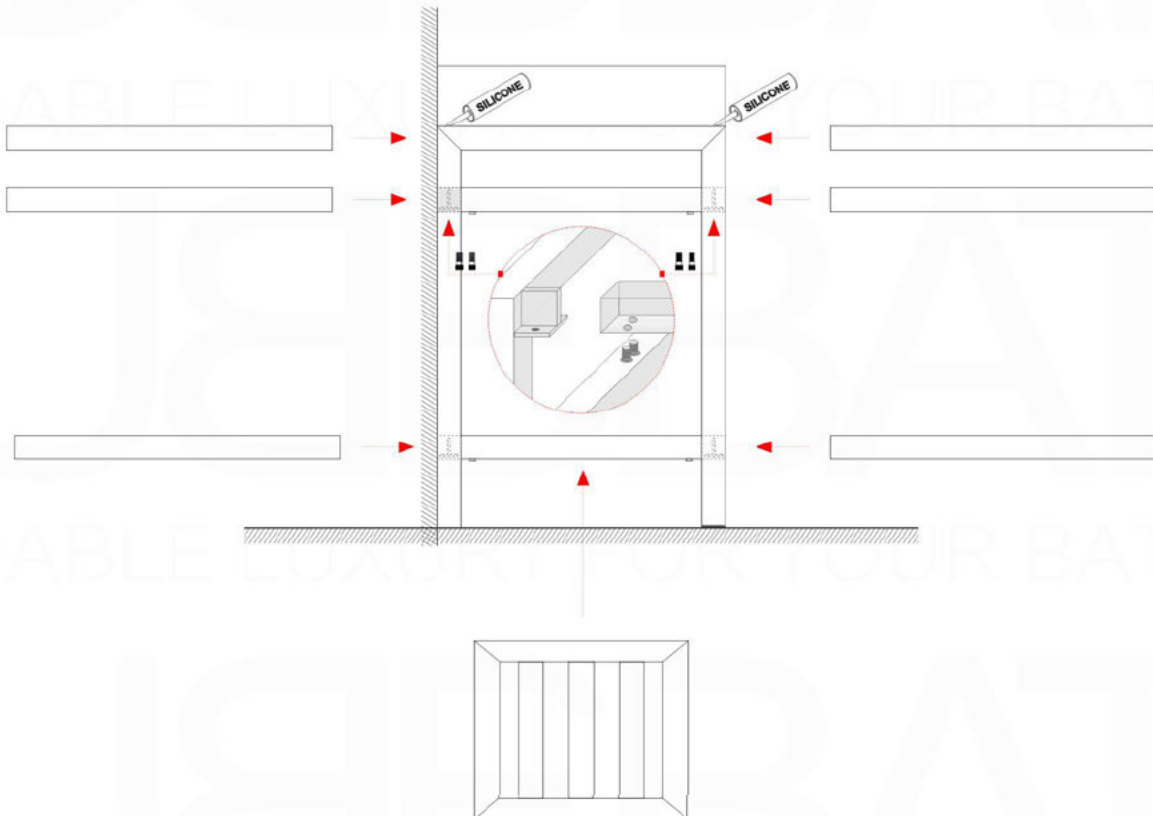

Vanity Installation

1. Remove the plastic protective film.
2. Install all the Parts of the Cabinet.
3. Add a dap of silicone to the corners of the TOP of the Cabinet.
4. Gently position and align Counter top Sink onto Vanity.