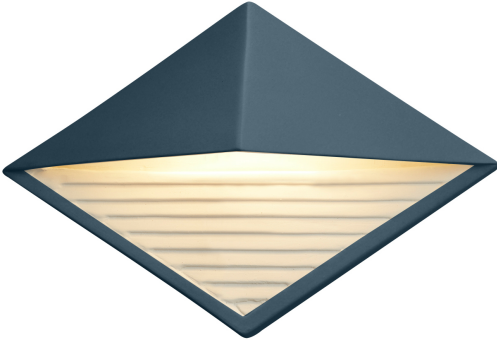

Ceramic ADA Diamond Outdoor LED Wall Sconce (Downlight)

SOLID PAINT COLORS (GROUP 1):

Midnight Sky (MID)

Lamping:

LED

Description :

ADA Diamond Outdoor LED Wall Sconce (Downlight)

Primary Shade Material :

[Ceramic](#)

Frame Style :

[Ambiance](#)

Finish Groups :

[Bisque, 1, 2, 4](#)

UL/ETL Listing :

Suitable for Wet Locations

Feature :

[ADA](#), [Ceramic](#), [Made in USA](#), [Outdoor](#)

Standard LED :

6W 800 Initial Lumens

Dimension :

8" H x 12" W x 4" Proj.

Mounting Center :

3.25" MC

Notes :