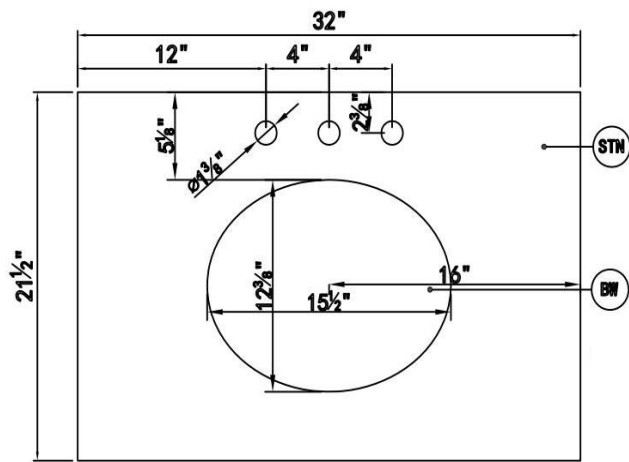

Front view

Side view

Drawer Interior Size

Top view

DR

Back view

DW1

	Picture	Description	QTY	Diagram Number
		Right door (Blue)	1	DR1
		Top Drawer (Blue)	1	DW1
		Bottom Drawer (Blue)	1	DW2
		Hinge (set of 2) (Nickel) Screws (12)	1	Hinge-YR005
		DrawerSlide (set of 2) (Nickel) Screws 0.4" (set of 10) Screws 0.5" (set of 10)	2	Slide-YR001
		Knob (set of 4) 1.06" (27mm) Brushed gold Door Knob Screw (1) M4x1" (25mm) Drawer Knob Screws (3) M4x0.63" (16mm)	1	KB102G
		Countertop & Sink Cararra white	1	TP-VF12532CRA
		Side shelf (Blue)	1	SHF1
		Leg set (4) Blue Leg screws (8)	1	LEG