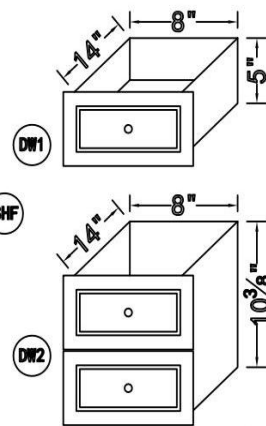

Front view

Side view

Drawer Interior Size

Top view

DR

Back view

DW1

	Picture	Description	QTY	Diagram Number
		Right door (Blue)	1	DR1
		Top Drawer (Blue)	1	DW1
		Bottom Drawer (Blue)	1	DW2
		Hinge (set of 2) (Nickel) Screws (12)	1	Hinge-YR005
		DrawerSlide (set of 2) (Nickel) Screws 0.4" (set of 10) Screws 0.5" (set of 10)	2	Slide-YR001
		Knob (set of 4) 1.06" (27mm) Brushed gold Door Knob Screw (1) M4x1" (25mm) Drawer Knob Screws (3) M4x0.63" (16mm)	1	KB102G
		Countertop & Sink Cararra white	1	TP-VF12532CRA
		Side shelf (Blue)	1	SHF1
		Leg set (4) Blue Leg screws (8)	1	LEG