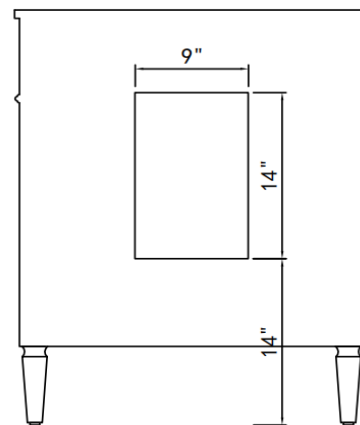

Front view

Side view

Drawer Interior Size

Top view

DR

Back view

DW1

	Picture	Description	QTY	Diagram Number
		Right door (Blue)	1	DR1
		Top Drawer (Blue)	1	DW1
		Bottom Drawer (Blue)	1	DW2
		Hinge (set of 2) (Nickel) Screws (12)	1	Hinge-YR005
		DrawerSlide (set of 2) (Nickel) Screws 0.4" (set of 10) Screws 0.5" (set of 10)	2	Slide-YR001
		Knob (set of 4) 1.06" (27mm) Brushed gold Door Knob Screw (1) M4x1" (25mm) Drawer Knob Screws (3) M4x0.63" (16mm)	1	KB102G
		Countertop & Sink Cararra white	1	TP-VF12532CRA
		Side shelf (Blue)	1	SHF1
		Leg set (4) Blue Leg screws (8)	1	LEG