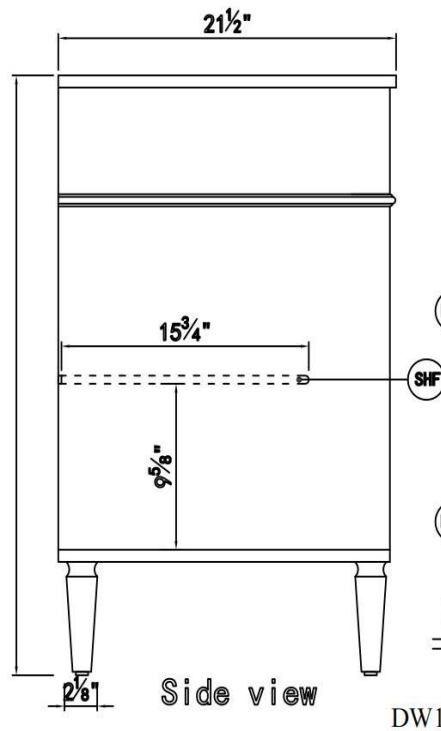

Front view

Side view

Drawer Interior Size

Top view

DR

Back view

DW1

	Picture	Description	QTY	Diagram Number
		Right door (Blue)	1	DR1
		Top Drawer (Blue)	1	DW1
		Bottom Drawer (Blue)	1	DW2
		Hinge (set of 2) (Nickel) Screws (12)	1	Hinge-YR005
		DrawerSlide (set of 2) (Nickel) Screws 0.4" (set of 10) Screws 0.5" (set of 10)	2	Slide-YR001
		Knob (set of 4) 1.06" (27mm) Brushed gold Door Knob Screw (1) M4x1" (25mm) Drawer Knob Screws (3) M4x0.63" (16mm)	1	KB102G
		Countertop & Sink Cararra white	1	TP-VF12532CRA
		Side shelf (Blue)	1	SHF1
		Leg set (4) Blue Leg screws (8)	1	LEG