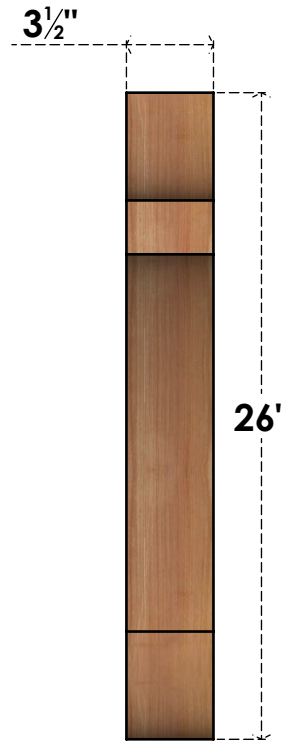

BRC04X20X26OLY00SWR

3 1/2"W X 20"D X 26"H OLYMPIC SMOOTH BRACE, WESTERN RED CEDAR

SIDE

FRONT

EKENA MILLWORK
 2300 WEST MAIN ST.
 CLARKSVILLE, TX 75426
 TOLL FREE: 866-607-0453
 WWW.EKENAMILLWORK.COM

NOTES

1. INSTALLATION TO BE COMPLETED IN ACCORDANCE WITH MANUFACTURER'S SPECIFICATIONS.
2. DRAWING MAY NOT BE TO SCALE
3. THIS DRAWING IS INTENDED FOR DESIGN AND PLANNING PURPOSES ONLY.
4. ALL INFORMATION CONTAINED HEREIN WAS CURRENT AT THE TIME OF DEVELOPMENT BUT MUST BE REVIEWED AND APPROVED BY THE PRODUCT MANUFACTURER TO BE CONSIDERED ACCURATE.
5. PRODUCTS ARE NOT KILN DRIED. THIS ITEM IS UNIQUE AND WILL CONTAIN THE NATURAL VARIATIONS THAT THE WOOD SPECIES OFFERS. THIS MAY RESULT IN VARIATIONS UP TO 1/4"