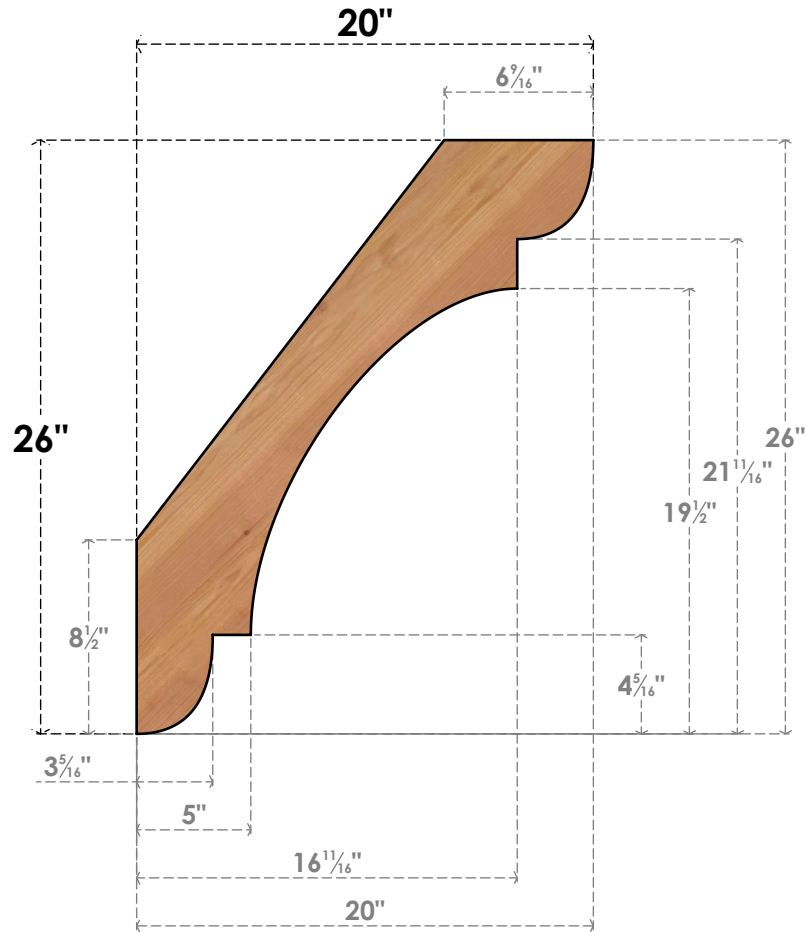

BRC04X20X26OLY00SWR

3 1/2"W X 20"D X 26"H OLYMPIC SMOOTH BRACE, WESTERN RED CEDAR

SIDE

FRONT

EKENA MILLWORK
 2300 WEST MAIN ST.
 CLARKSVILLE, TX 75426
 TOLL FREE: 866-607-0453
 WWW.EKENAMILLWORK.COM

NOTES

1. INSTALLATION TO BE COMPLETED IN ACCORDANCE WITH MANUFACTURER'S SPECIFICATIONS.
2. DRAWING MAY NOT BE TO SCALE
3. THIS DRAWING IS INTENDED FOR DESIGN AND PLANNING PURPOSES ONLY.
4. ALL INFORMATION CONTAINED HEREIN WAS CURRENT AT THE TIME OF DEVELOPMENT BUT MUST BE REVIEWED AND APPROVED BY THE PRODUCT MANUFACTURER TO BE CONSIDERED ACCURATE.
5. PRODUCTS ARE NOT KILN DRIED. THIS ITEM IS UNIQUE AND WILL CONTAIN THE NATURAL VARIATIONS THAT THE WOOD SPECIES OFFERS. THIS MAY RESULT IN VARIATIONS UP TO 1/4"