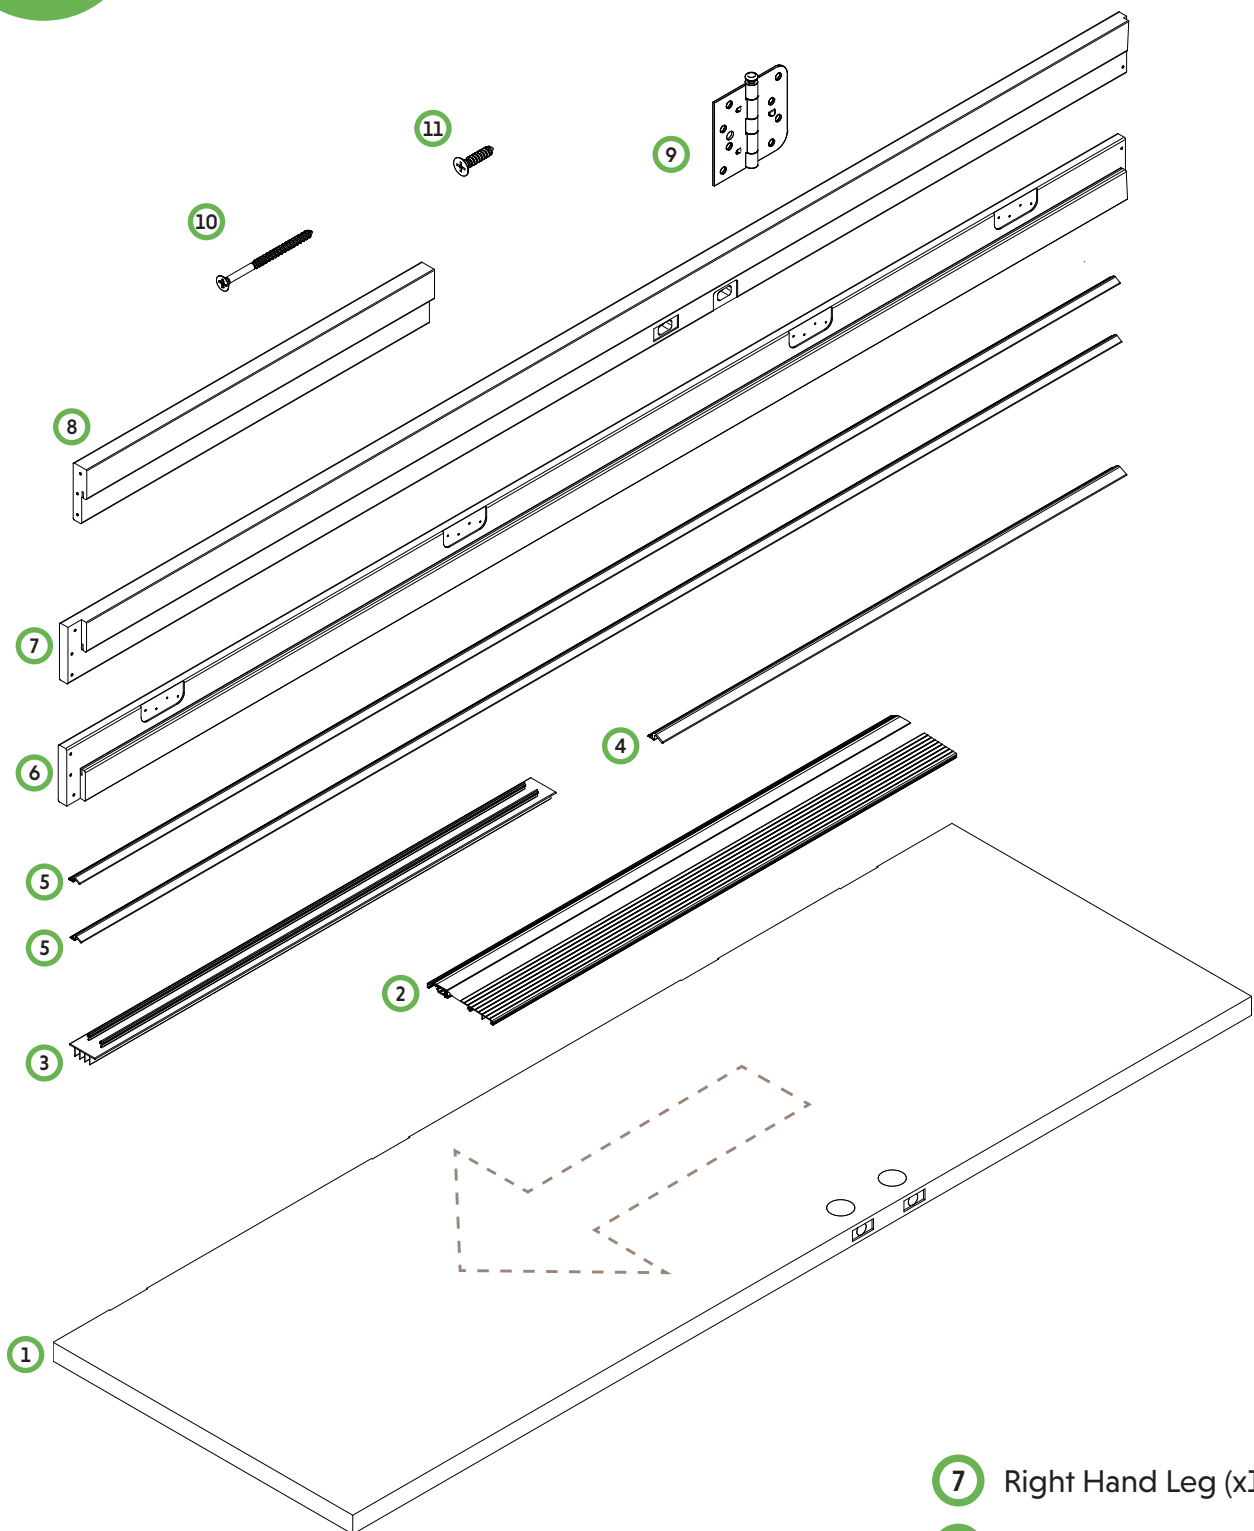

doorn
more

SINGLE DOOR WITH FRAME ASSEMBLY

Single Door Frame Assembly Instructions - 96"H, 4-9/16" Jamb, Left Hand Inswing

IMPROPER INSTALLATION OR USE OF THIS PRODUCT MAY RESULT IN INJURY OR DAMAGE.

TO ENSURE SAFE INSTALLATION AND USE, FOLLOW THESE PRECAUTIONS:

- ALWAYS follow the provided installation instructions carefully.
- NEVER install the door frame on an unstable or uneven surface.
- NEVER allow children to hang, swing, or climb on the door or frame.
- ENSURE all screws and fittings are securely tightened before use.
- DO NOT force the door into place if alignment issues occur adjust the frame accordingly.
- DO NOT modify or remove any structural components, as this may compromise stability and safety.
- USE appropriate tools and safety gear during installation.

YOUR TITLE HERE DOOR KIT INCLUDES THE FOLLOWING COMPONENTS

1 Door (x1)

2 Threshold (x1)

3 Door Sweep (x1)

4 Header Weatherstrip (x1)

5 Leg Weatherstrip (x2)

6 Left Hand Leg (x1)

7 Right Hand Leg (x1)

8 Header (x1)

9 Hinge (x4)

10 Frame Screw (x10)
(#6 x 2-1/4)

11 Hinge Screw (x24)
(#8 x 3/4)

Note: If any parts are missing or damaged, please file a claim at <https://www.doornmore.com/help/claim.html>. Be sure to have your order number and product details ready for faster assistance.