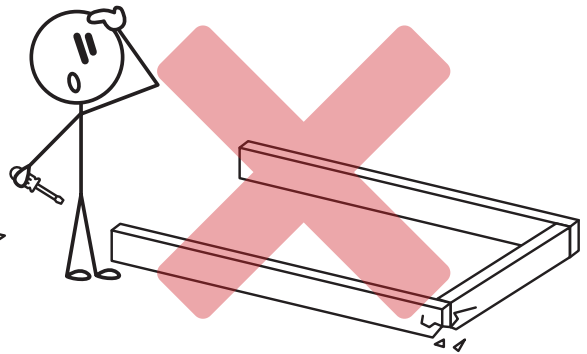

doorn
more

SINGLE DOOR WITH FRAME ASSEMBLY

Single Door Frame Assembly Instructions - 96"H, 4-9/16" Jamb, Left Hand Inswing

IMPROPER INSTALLATION OR USE OF THIS PRODUCT MAY RESULT IN INJURY OR DAMAGE.

TO ENSURE SAFE INSTALLATION AND USE, FOLLOW THESE PRECAUTIONS:

- ALWAYS follow the provided installation instructions carefully.
- NEVER install the door frame on an unstable or uneven surface.
- NEVER allow children to hang, swing, or climb on the door or frame.
- ENSURE all screws and fittings are securely tightened before use.
- DO NOT force the door into place if alignment issues occur adjust the frame accordingly.
- DO NOT modify or remove any structural components, as this may compromise stability and safety.
- USE appropriate tools and safety gear during installation.

YOUR TITLE HERE DOOR KIT INCLUDES THE FOLLOWING COMPONENTS

1 Door (x1)

2 Threshold (x1)

3 Door Sweep (x1)

4 Header Weatherstrip (x1)

5 Leg Weatherstrip (x2)

6 Left Hand Leg (x1)

7 Right Hand Leg (x1)