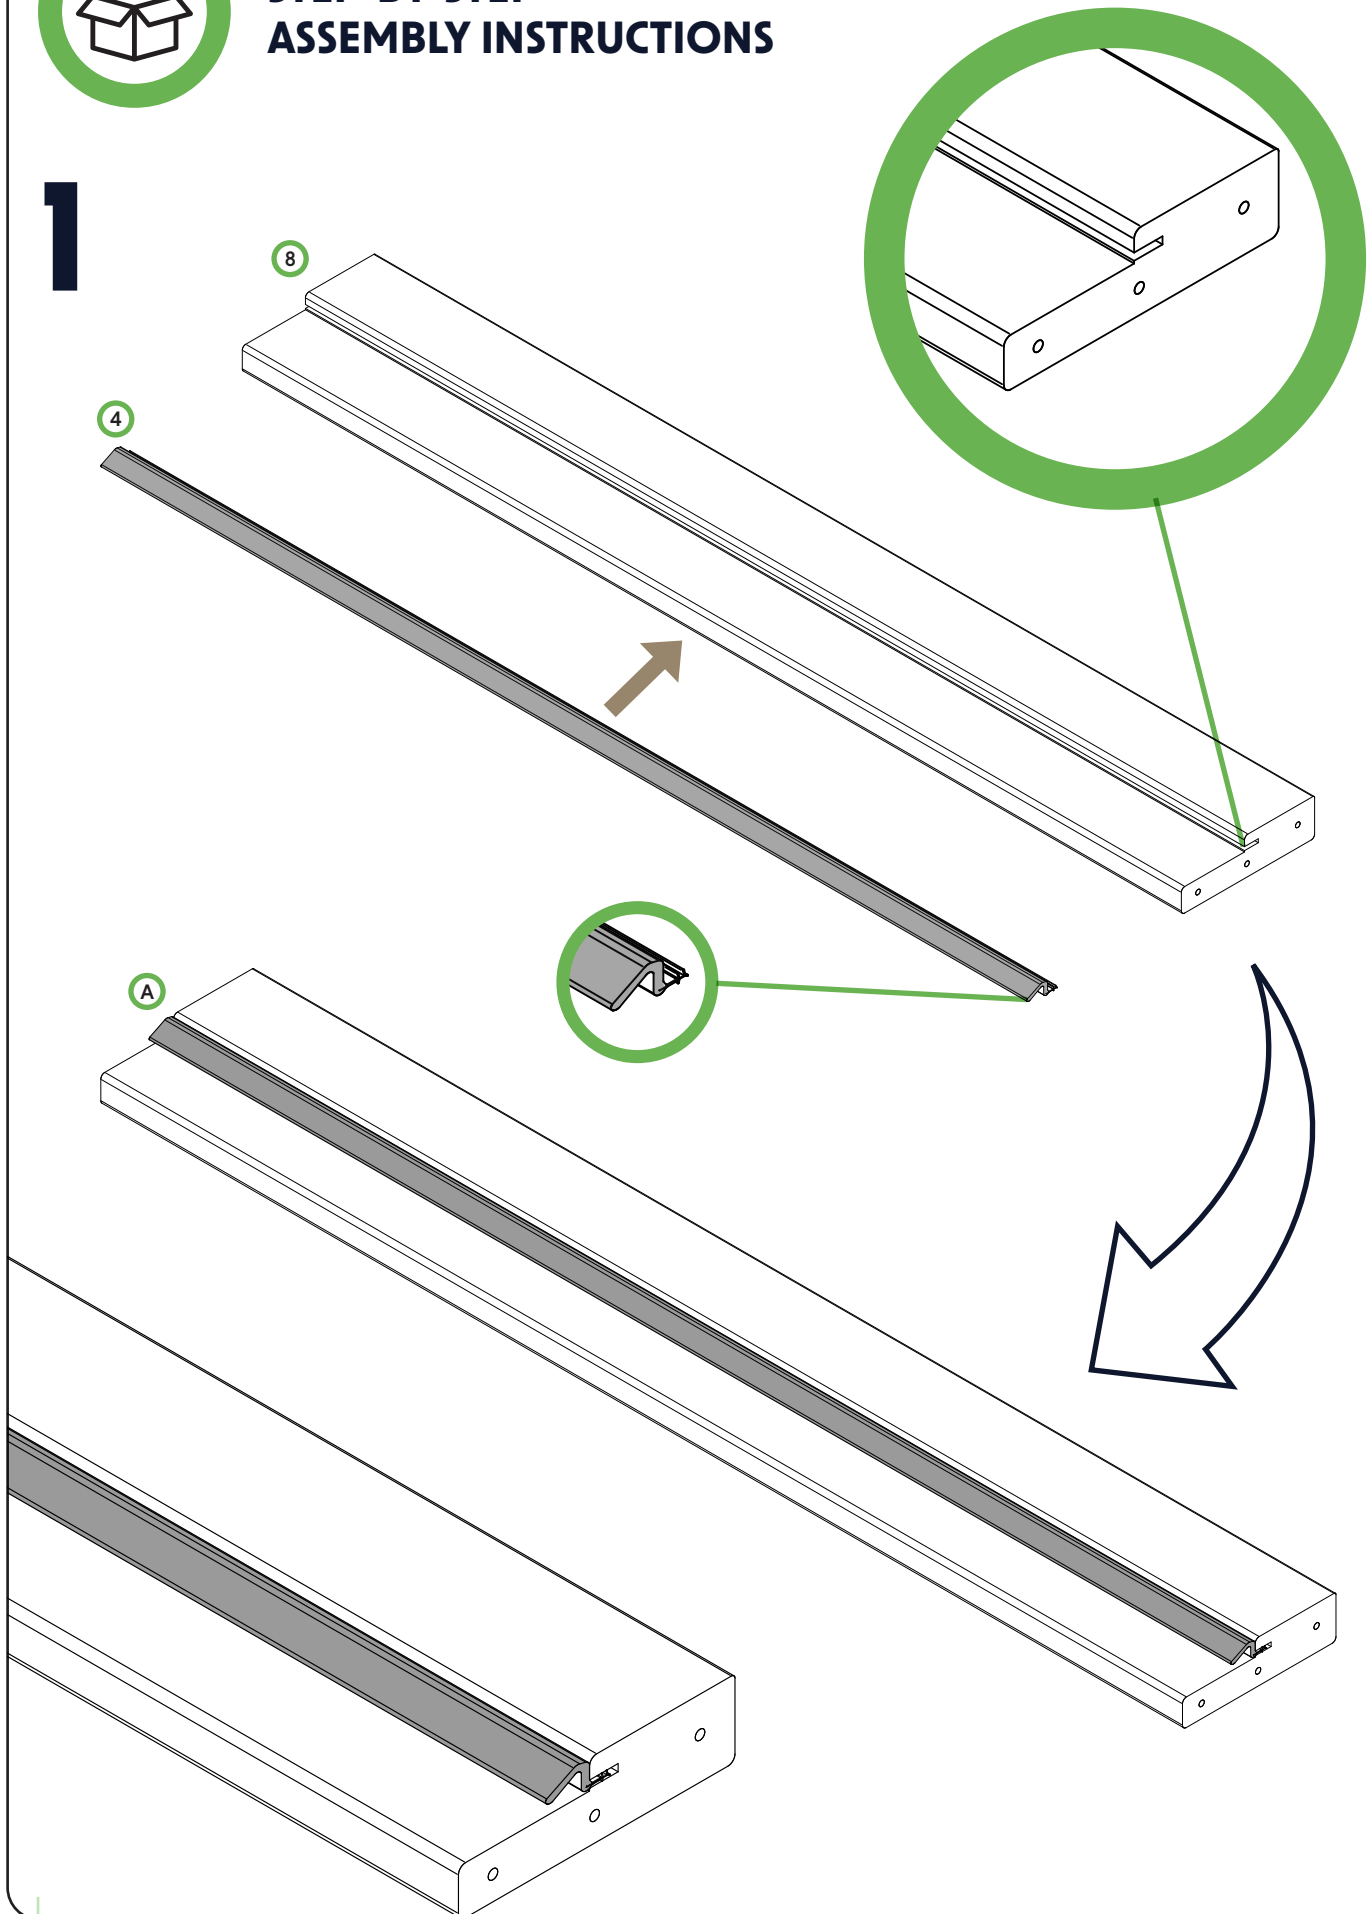

doorn
more

SINGLE DOOR WITH FRAME ASSEMBLY

Single Door Frame Assembly Instructions - 96"H, 4-9/16" Jamb, Left Hand Inswing

IMPROPER INSTALLATION OR USE OF THIS PRODUCT MAY RESULT IN INJURY OR DAMAGE.

TO ENSURE SAFE INSTALLATION AND USE, FOLLOW THESE PRECAUTIONS:

8 Header (x1)

9 Hinge (x4)

10 Frame Screw (x10)
(#6 x 2-1/4)

11 Hinge Screw (x24)
(#8 x 3/4)

Note: If any parts are missing or damaged, please file a claim at <https://www.doornmore.com/help/claim.html>. Be sure to have your order number and product details ready for faster assistance.

PROTECTIVE EQUIPMENT (PPE)

EQUIPMENT NEEDED

STEP-BY-STEP ASSEMBLY INSTRUCTIONS

1

5 PRE HUNG SINGLE DOOR WITH FRAME ASSEMBLY

2

6 PRE HUNG SINGLE DOOR WITH FRAME ASSEMBLY

3