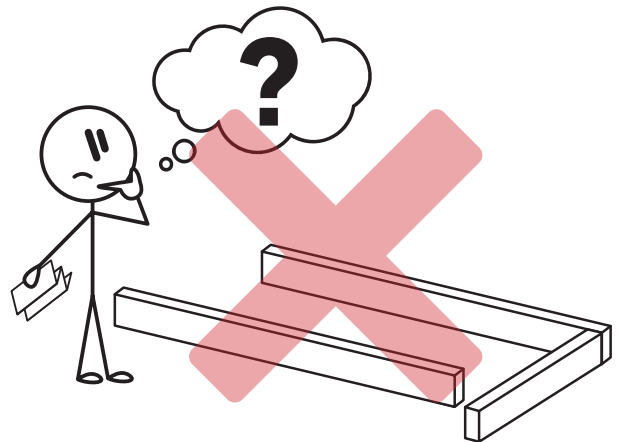

doorn
more

SINGLE DOOR WITH FRAME ASSEMBLY

Single Door Frame Assembly Instructions - 96"H, 4-9/16" Jamb, Left Hand Inswing

IMPROPER INSTALLATION OR USE OF THIS PRODUCT MAY RESULT IN INJURY OR DAMAGE.

TO ENSURE SAFE INSTALLATION AND USE, FOLLOW THESE PRECAUTIONS:

- ALWAYS follow the provided installation instructions carefully.
- NEVER install the door frame on an unstable or uneven surface.
- NEVER allow children to hang, swing, or climb on the door or frame.
- ENSURE all screws and fittings are securely tightened before use.
- DO NOT force the door into place if alignment issues occur adjust the frame accordingly.
- DO NOT modify or remove any structural components, as this may compromise stability and safety.
- USE appropriate tools and safety gear during installation.