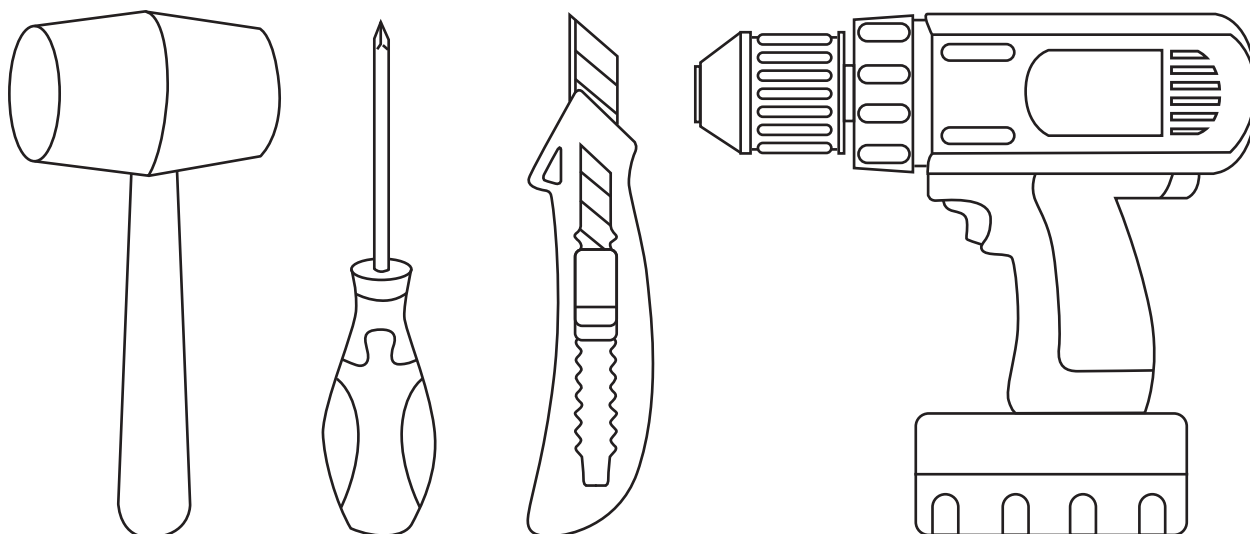

EQUIPMENT NEEDED