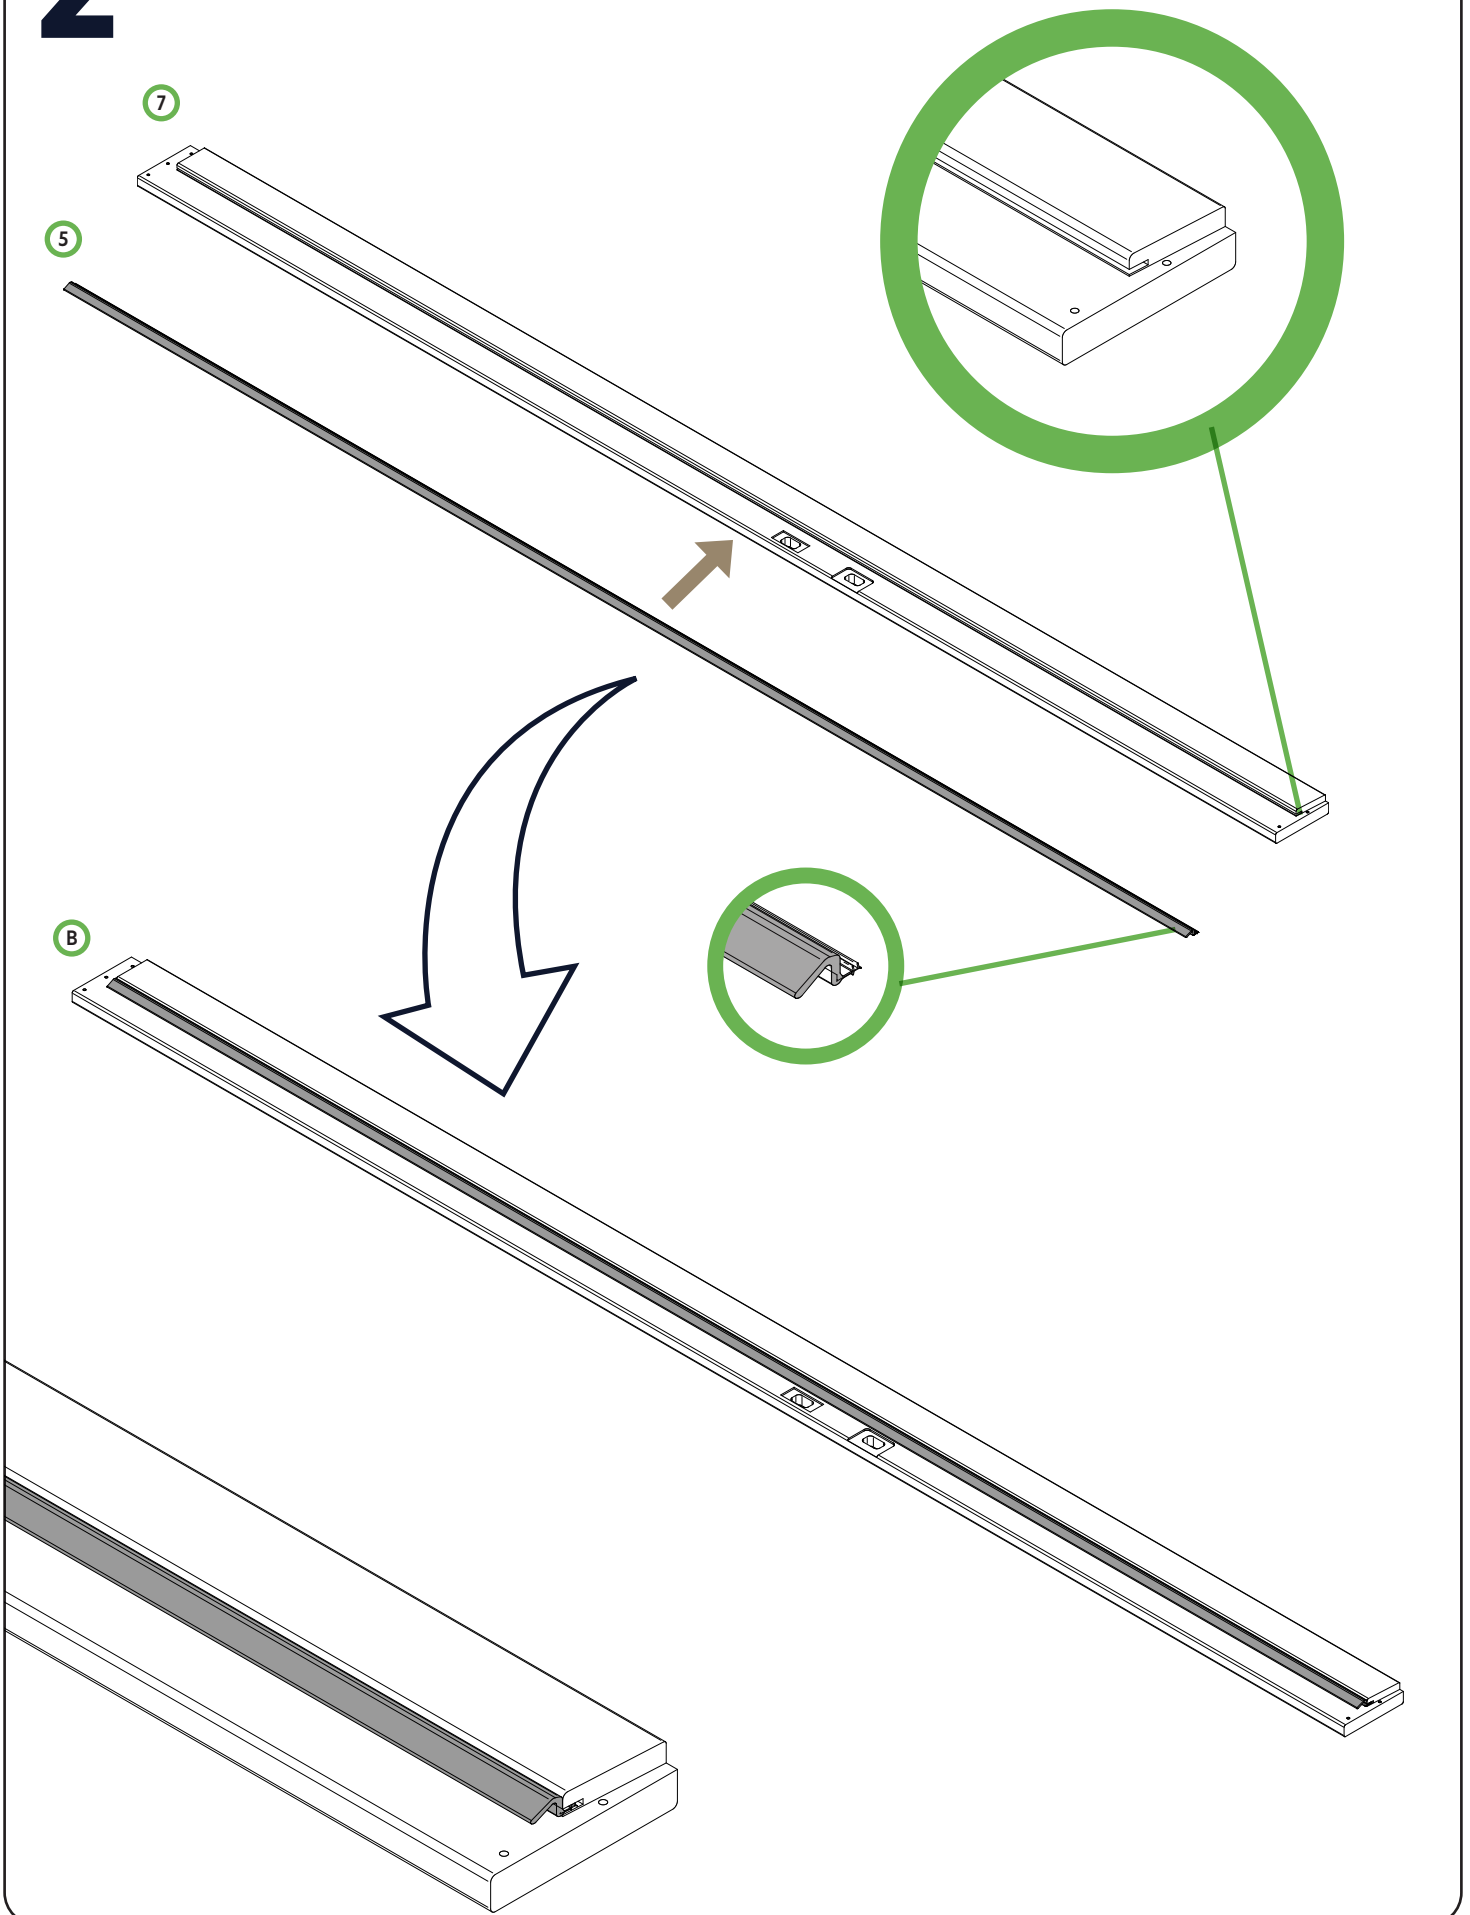

doorn
more

SINGLE DOOR WITH FRAME ASSEMBLY

Single Door Frame Assembly Instructions - 96"H, 4-9/16" Jamb, Left Hand Inswing

IMPROPER INSTALLATION OR USE OF THIS PRODUCT MAY RESULT IN INJURY OR DAMAGE.

TO ENSURE SAFE INSTALLATION AND USE, FOLLOW THESE PRECAUTIONS:

- ALWAYS follow the provided installation instructions carefully.
- NEVER install the door frame on an unstable or uneven surface.
- NEVER allow children to hang, swing, or climb on the door or frame.
- ENSURE all screws and fittings are securely tightened before use.
- DO NOT force the door into place if alignment issues occur adjust the frame accordingly.
- DO NOT modify or remove any structural components, as this may compromise stability and safety.
- USE appropriate tools and safety gear during installation.

8 Header (x1)

9 Hinge (x4)

10 Frame Screw (x10)
(#6 x 2-1/4)

11 Hinge Screw (x24)
(#8 x 3/4)

Note: If any parts are missing or damaged, please file a claim at <https://www.doornmore.com/help/claim.html>. Be sure to have your order number and product details ready for faster assistance.

PROTECTIVE EQUIPMENT (PPE)

EQUIPMENT NEEDED

STEP-BY-STEP ASSEMBLY INSTRUCTIONS

1

5 PRE HUNG SINGLE DOOR WITH FRAME ASSEMBLY

2

6 PRE HUNG SINGLE DOOR WITH FRAME ASSEMBLY

3