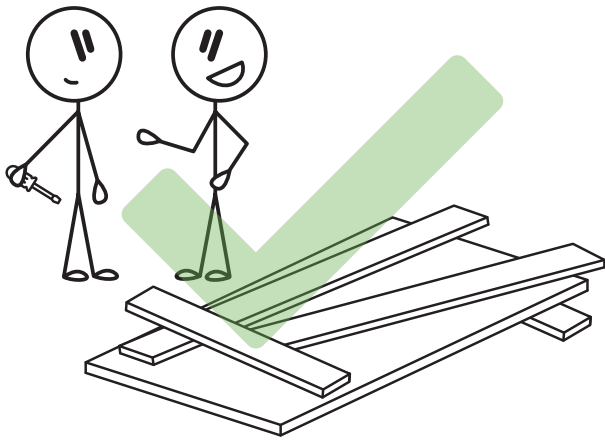

doorn
more

SINGLE DOOR WITH FRAME ASSEMBLY

Single Door Frame Assembly Instructions - 96"H, 4-9/16" Jamb, Left Hand Inswing

IMPROPER INSTALLATION OR USE OF THIS PRODUCT MAY RESULT IN INJURY OR DAMAGE.

TO ENSURE SAFE INSTALLATION AND USE, FOLLOW THESE PRECAUTIONS:

- ALWAYS follow the provided installation instructions carefully.
- NEVER install the door frame on an unstable or uneven surface.
- NEVER allow children to hang, swing, or climb on the door or frame.
- ENSURE all screws and fittings are securely tightened before use.
- DO NOT force the door into place if alignment issues occur adjust the frame accordingly.
- DO NOT modify or remove any structural components, as this may compromise stability and safety.
- USE appropriate tools and safety gear during installation.