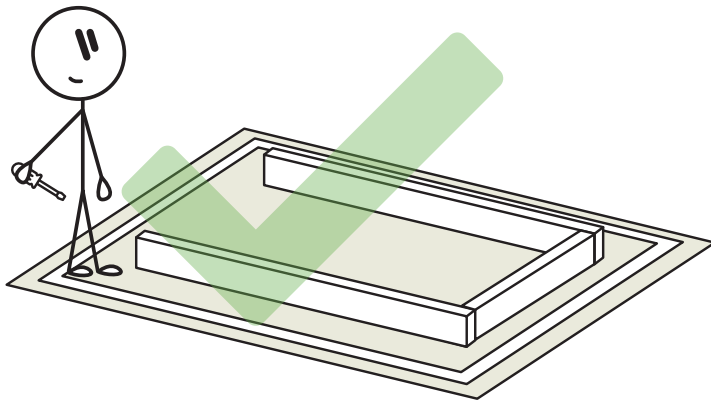

doorn
more

SINGLE DOOR WITH FRAME ASSEMBLY

Single Door Frame Assembly Instructions - 96"H, 4-9/16" Jamb, Left Hand Inswing

IMPROPER INSTALLATION OR USE OF THIS PRODUCT MAY RESULT IN INJURY OR DAMAGE.

TO ENSURE SAFE INSTALLATION AND USE, FOLLOW THESE PRECAUTIONS:

- ALWAYS follow the provided installation instructions carefully.
- NEVER install the door frame on an unstable or uneven surface.
- NEVER allow children to hang, swing, or climb on the door or frame.
- ENSURE all screws and fittings are securely tightened before use.
- DO NOT force the door into place if alignment issues occur adjust the frame accordingly.
- DO NOT modify or remove any structural components, as this may compromise stability and safety.
- USE appropriate tools and safety gear during installation.

YOUR TITLE HERE DOOR KIT INCLUDES THE FOLLOWING COMPONENTS

1 Door (x1)

2 Threshold (x1)

3 Door Sweep (x1)

4 Header Weatherstrip (x1)

5 Leg Weatherstrip (x2)

6 Left Hand Leg (x1)

7 Right Hand Leg (x1)