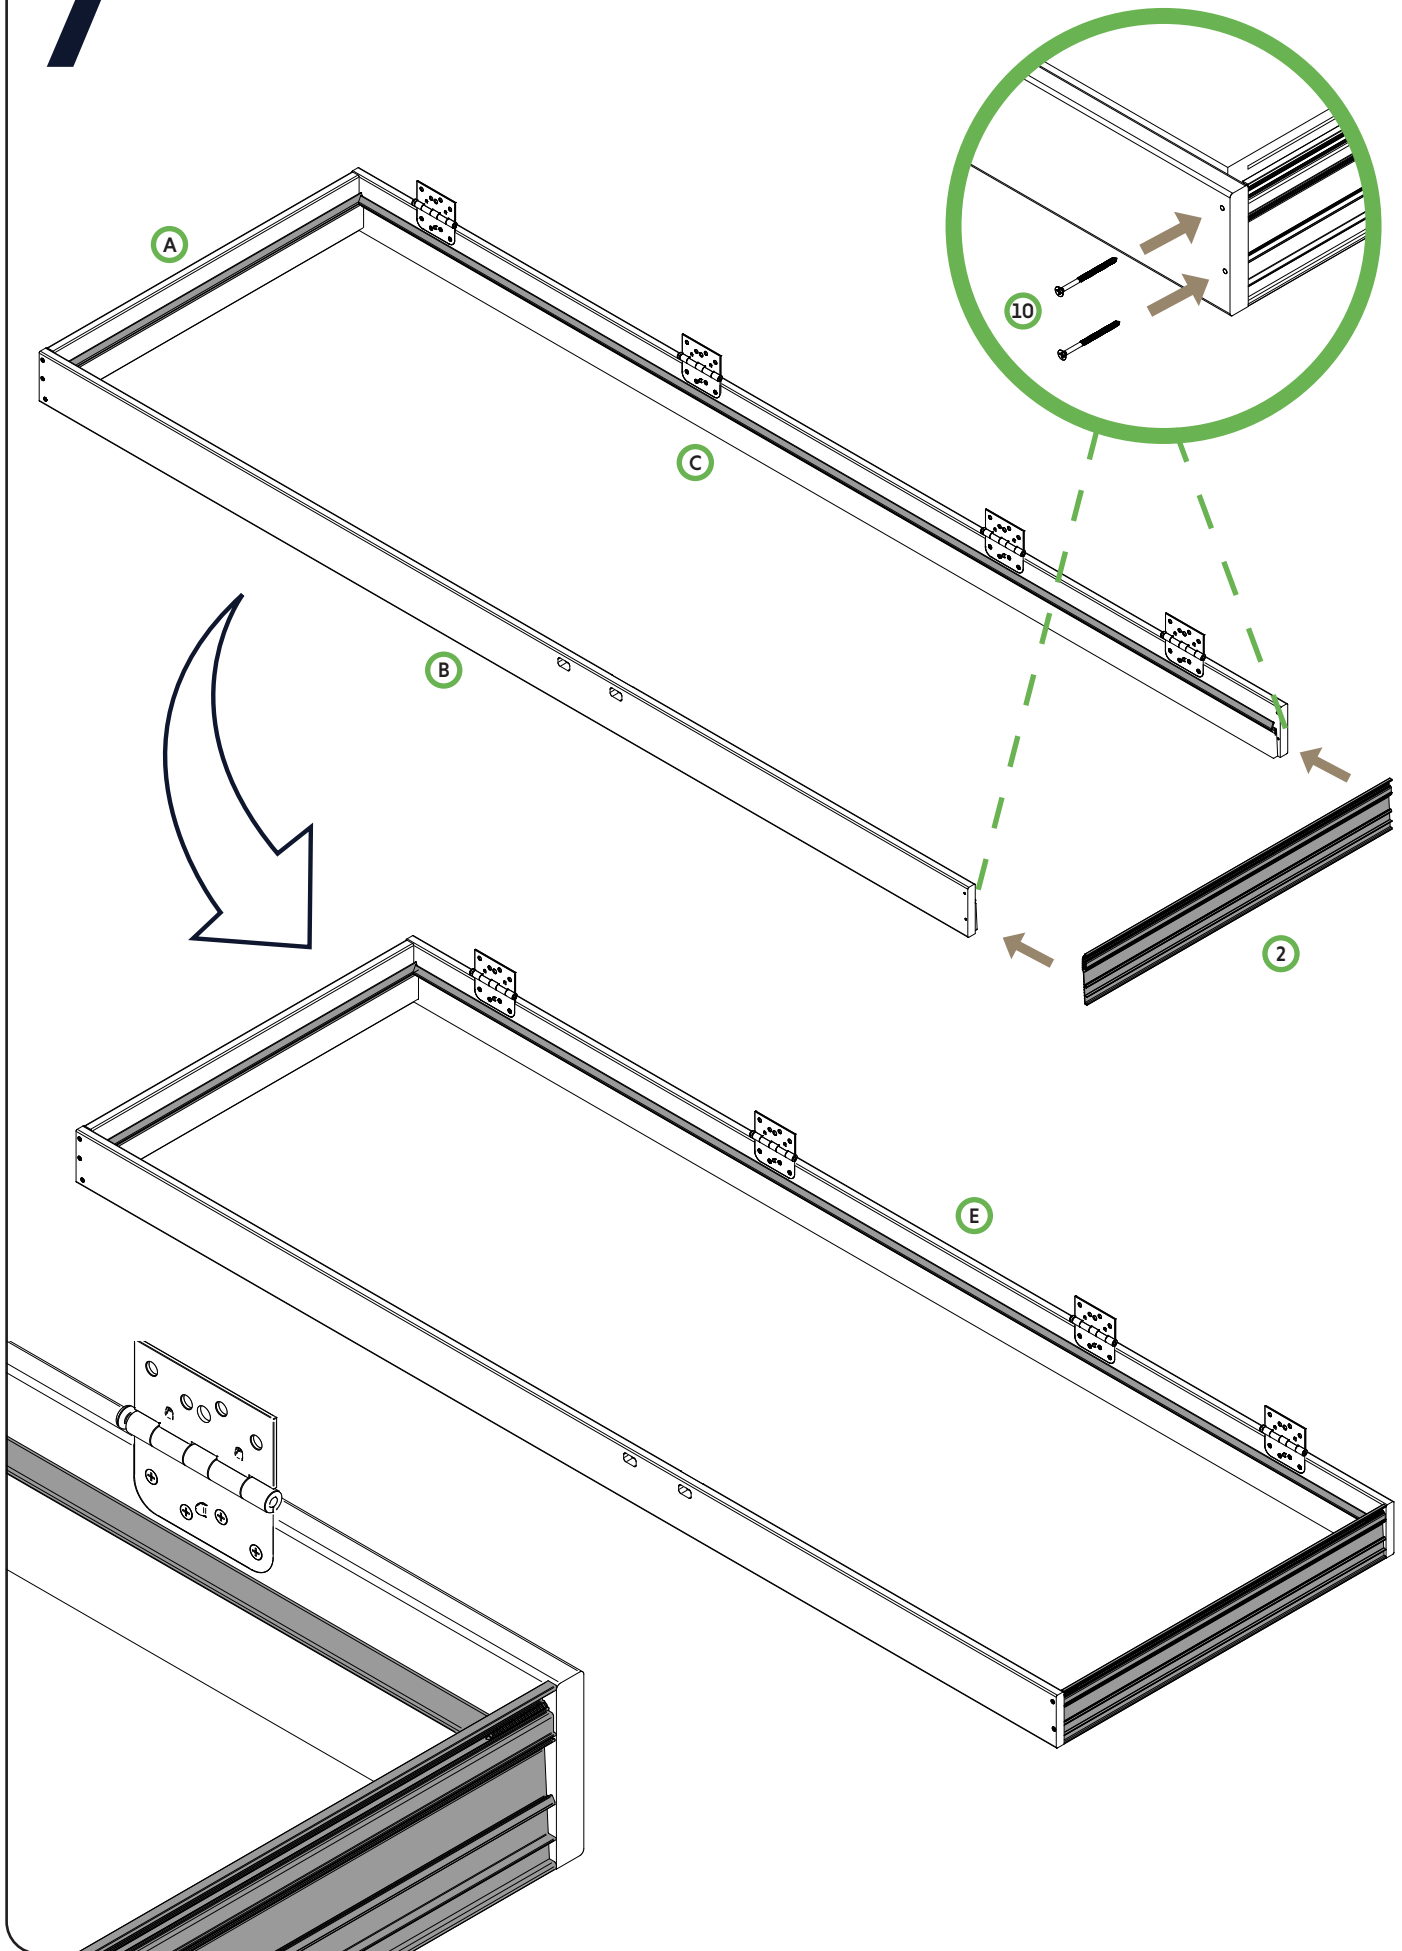

7

11 PRE HUNG SINGLE DOOR WITH FRAME ASSEMBLY

do⁺or
more