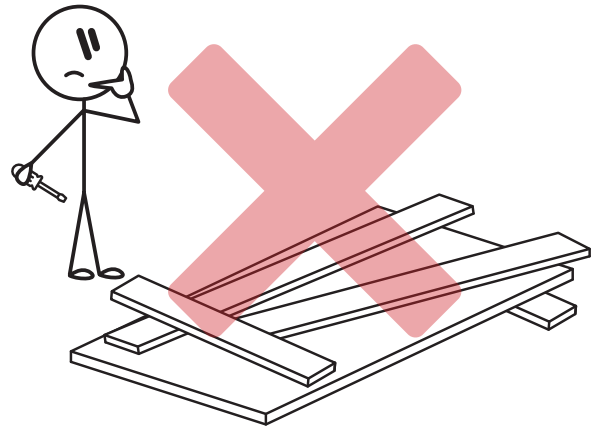

doorn
more

SINGLE DOOR WITH FRAME ASSEMBLY

Single Door Frame Assembly Instructions - 96"H, 4-9/16" Jamb, Left Hand Inswing

IMPROPER INSTALLATION OR USE OF THIS PRODUCT MAY RESULT IN INJURY OR DAMAGE.

TO ENSURE SAFE INSTALLATION AND USE, FOLLOW THESE PRECAUTIONS:

- ALWAYS follow the provided installation instructions carefully.
- NEVER install the door frame on an unstable or uneven surface.
- NEVER allow children to hang, swing, or climb on the door or frame.
- ENSURE all screws and fittings are securely tightened before use.
- DO NOT force the door into place if alignment issues occur adjust the frame accordingly.
- DO NOT modify or remove any structural components, as this may compromise stability and safety.
- USE appropriate tools and safety gear during installation.

YOUR TITLE HERE DOOR KIT INCLUDES THE FOLLOWING COMPONENTS

1 Door (x1)

2 Threshold (x1)

3 Door Sweep (x1)

4 Header Weatherstrip (x1)

5 Leg Weatherstrip (x2)

6 Left Hand Leg (x1)

7 Right Hand Leg (x1)