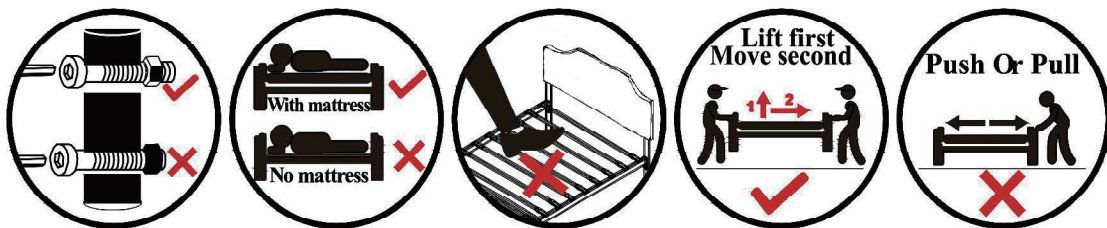

Do not assemble if you notice serious damage such as cracks or bends.

During installation, please use work gloves for hand safety.

Please assemble the unit on carpeted floor or a flat cardboard box to avoid scratching the surface of your floor while assembling on the floor.

To assemble, please use the complimentary installation tools (Allen Wrench). Pay more attention to the direction of components at each step.

It is recommended that two people work together to assemble the product.

Please do not tighten the screws up too much; tighten them to about 80% before you finish the installation, then secure them completely.

RETURN POLICY

We believe you will absolutely love your new product. But if for some reason you want to return your item, please contact us within 30 days after receiving it and ensure that the product you wish to return is in good condition in the original box with all original certificates of purchase, manuals, and accessories attached.

HOW TO MAINTAIN YOUR PRODUCT

Check the screws of the product regularly to ensure they have not become loose from regular use. Do not use sharp instruments, rubbing alcohol, corrosive chemicals, or abrasive cleaners to clean the product. Do not keep the product in a damp environment for a long period of time. Damp environments may cause the iron components to rust and the plates to bulge and crack.

CAUTIONS!

How to find us?
Customer Service