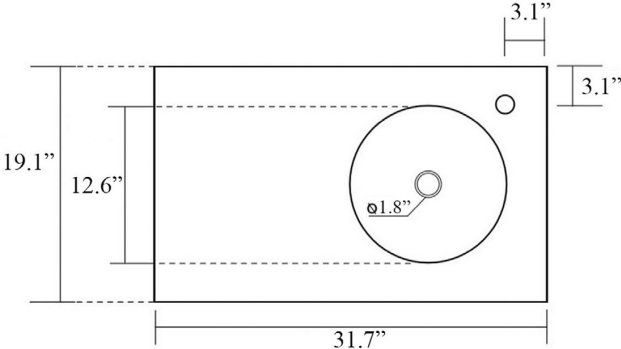

Related Items:

- WSBC 53995 | Push Waste Drain
- WSBC 53922 | Decorative Trap

Finishes:

 Glossy White

SKU# | Options:

- Skyland SKL 32137.01 | Single Faucet Hole

* WS Bath Collections reserves the right to revise dimensions or information on this sheet without notice

Collection Skyland	Model Skyland SKL 32137	Dimensions Metric <i>1 inch = 2.54 cm</i> <i>1 inch = 25.4 mm</i>	 1051 Lea Drive - Collegeville, PA 19426 Tel. 215 513 9400 - Fax 610 831 0215 www.ws bathcollections.com - info@ws bathcollections.com
--------------------------------	-------------------------------------	---	---

recommended cutting template $\varnothing 14.2''$
square 14.2'' x 14.2'' for tap hole

* WS Bath Collections reserves the right to revise dimensions or information on this sheet without notice

<p>Collection Skyland</p>	<p>Model Skyland SKL 32137</p>	<p>Dimensions Metric 1 inch = 2.54 cm 1 inch = 25.4 mm</p>	 <p>1051 Lea Drive - Collegeville, PA 19426 Tel. 215 513 9400 - Fax 610 831 0215 www.ws bathcollections.com - info@ws bathcollectins.com</p>
--	---	--	---

Dimensions Metric
1 inch = 2.54 cm
1 inch = 25.4 mm

WS[®]
BATH
COLLECTIONS

1051 Lea Drive - Collegeville, PA 19426
Tel. 215 513 9400 - Fax 610 831 0215
www.ws bathcollections.com - info@ws bathcollections.com