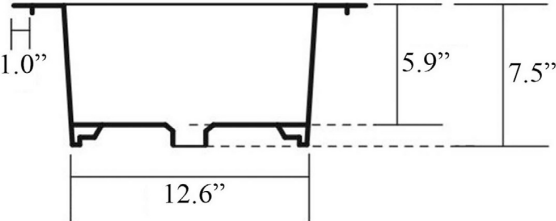

Collection Skyland	Model Skyland SKL 32137	Dimensions Metric <i>1 inch = 2.54 cm</i> <i>1 inch = 25.4 mm</i>	 1051 Lea Drive - Collegeville, PA 19426 Tel. 215 513 9400 - Fax 610 831 0215 www.ws bathcollections.com - info@ws bathcollections.com
--------------------------------	-------------------------------------	---	---

recommended cutting template $\varnothing 14.2''$
square 14.2'' x 14.2'' for tap hole

* WS Bath Collections reserves the right to revise dimensions or information on this sheet without notice

<p>Collection Skyland</p>	<p>Model Skyland SKL 32137</p>	<p>Dimensions Metric 1 inch = 2.54 cm 1 inch = 25.4 mm</p>	 <p>1051 Lea Drive - Collegeville, PA 19426 Tel. 215 513 9400 - Fax 610 831 0215 www.ws bathcollections.com - info@ws bathcollectins.com</p>
--	---	--	---

Dimensions Metric
1 inch = 2.54 cm
1 inch = 25.4 mm

WS[®]
BATH
COLLECTIONS

1051 Lea Drive - Collegeville, PA 19426
Tel. 215 513 9400 - Fax 610 831 0215
www.ws bathcollections.com - info@ws bathcollections.com