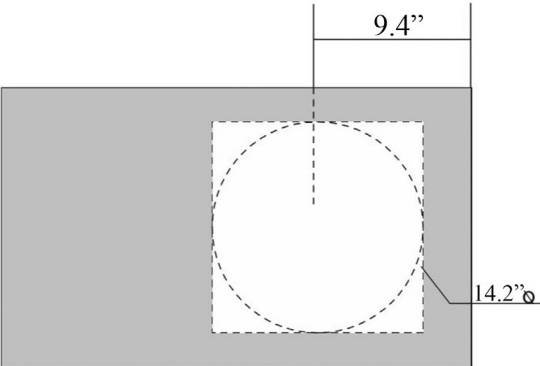

Related Items:

- WSBC 53995 | Push Waste Drain
- WSBC 53922 | Decorative Trap

Finishes:

 Glossy White

SKU# | Options:

- Skyland SKL 32137.01 | Single Faucet Hole

* WS Bath Collections reserves the right to revise dimensions or information on this sheet without notice

Collection Skyland	Model Skyland SKL 32137	Dimensions Metric <i>1 inch = 2.54 cm</i> <i>1 inch = 25.4 mm</i>	 1051 Lea Drive - Collegeville, PA 19426 Tel. 215 513 9400 - Fax 610 831 0215 www.ws bathcollections.com - info@ws bathcollections.com
--------------------------------	-------------------------------------	---	---

recommended cutting template $\varnothing 14.2''$
square 14.2'' x 14.2'' for tap hole

* WS Bath Collections reserves the right to revise dimensions or information on this sheet without notice

<p>Collection Skyland</p>	<p>Model Skyland SKL 32137</p>	<p>Dimensions Metric 1 inch = 2.54 cm 1 inch = 25.4 mm</p>	 <p>1051 Lea Drive - Collegeville, PA 19426 Tel. 215 513 9400 - Fax 610 831 0215 www.ws bathcollections.com - info@ws bathcollectins.com</p>
--	---	--	---

Dimensions Metric
1 inch = 2.54 cm
1 inch = 25.4 mm

WS[®]
BATH
COLLECTIONS

1051 Lea Drive - Collegeville, PA 19426
Tel. 215 513 9400 - Fax 610 831 0215
www.ws bathcollections.com - info@ws bathcollections.com