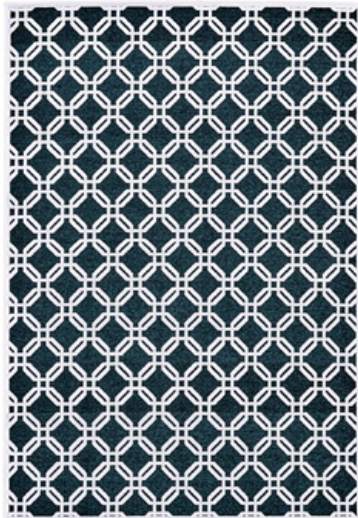

# WHITE / WHITE

|                   |                   |              |                             |
|-------------------|-------------------|--------------|-----------------------------|
| Construction      | Machine Made      | Color        | White                       |
| Fiber Content     | 100% Viscose Pile | Availability | 61 units currently in stock |
| Country of Origin | Turkey            | Dimensions   | 1' 9" X 2' 10"<br>Sample    |
| Thickness         | 0.24 inches       |              |                             |

## Available Sizes

5' 3" X 7' 6"  
7' 6" X 10' 6"  
9' 8" X 12' 7"  
2' 6" x 8' Runner  
7' 6" X 7' 6" Round  
1' 9" X 2' 10"  
Sample

High Traffic

Sheen

Soft

WHITE / WHITE

WHITE / WHITE

WHITE / WHITE

WHITE / WHITE

WHITE / WHITE

BLUSH / WHITE

TEAL / WHITE

BLUSH / WHITE

BLUSH / WHITE

TEAL / WHITE

BLUSH / WHITE

BLUSH / WHITE

TEAL / WHITE

BLUSH / WHITE

BLUSH / WHITE

TEAL / WHITE

TEAL / WHITE

TEAL / WHITE