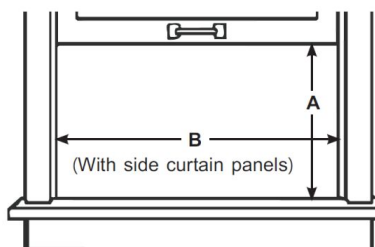

Window Opening

A: 15 1/5" (38.6cm) min

B: 24 9/10" (63.2cm) - 39" (99.1cm)

All product, product specifications, and data are subject to change without notice to improve reliability, function, design or otherwise. ©2021 Hisense USA, All rights reserved

Hisense USA Corporation
7310 McGinnis Ferry Road, Suwanee, GA, 30024
1-888-935-8880
www.hisense-usa.com