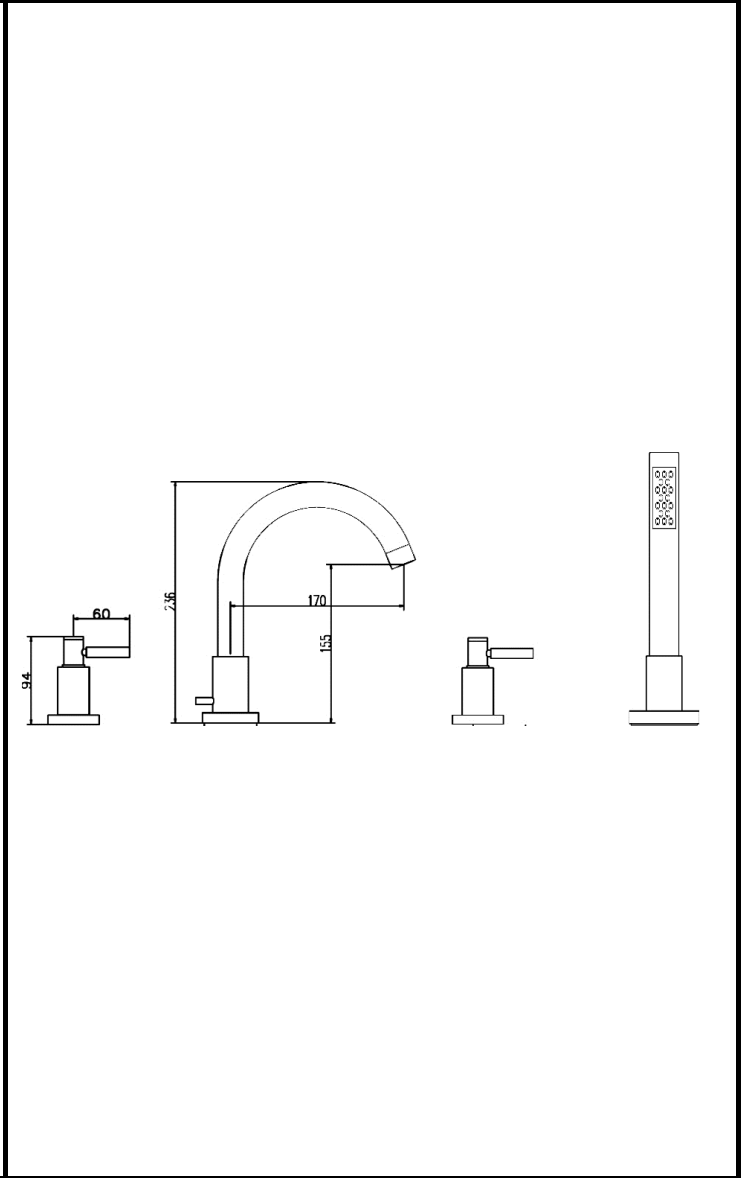

CUSTOMER DATA SHEET - BRASSWARE

SALES CODE: TEL334S

DESCRIPTION: Tec 4 Tap Hole Bath Mixer

PRODUCT DIMENSIONS

Height (mm)	Width (mm)	Depth (mm)	Length (mm)	Nett Wgt Kg
				0.1

PACKAGING DIMENSIONS

Height (mm)	Width (mm)	Depth (mm)	Gross Wgt Kg
550	550	550	0.1

PACKAGING DATA

Box Colour		Label Colour	
Box Qty		Label Qty	
Label Size	x		

OUTER BOX DIMENSIONS (If Applicable)

Height (mm)	Width (mm)	Depth (mm)	Length (mm)	Gross Wgt Kg
Barcode	5055275888766			

PRODUCT DETAILS

Country of Origin	
Fitting Instruction	Yes
Product Material	
Control Type	
Waste Included	
WRAS Approval	Approval No.
Operating Pressure (bar)	
Valve/Cartridge Type	

Colour/Finish	
Mount Type	
Waste Type	
Flow Rates (L/min)	0.1 0.5 1 2 3
Pipe Size	
Pipe Centres	