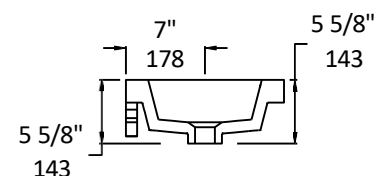

Specifications:

Installation:	Wall-mount, vanity-top, or self rimming
Exterior Dimensions:	16" w x 14" d x 5 5/8" h
Material:	Porcelain
Weight:	16 lbs
Overflow:	Yes
Finishes:	001 - White
Faucet Holes:	00 - no hole 01 - one hole
Cutout Size:	14 5/8" x 12 7/8" (template available upon request)
Faucet Hole Size:	∅ 1 3/8"
Drain Hole Size:	∅ 1 3/4"

LACAVA reserves the right to revise any dimension or information on this sheet without notice. Dimensions are nominal and may vary within an industry accepted tolerance of 1/4". Drawings provided herein are meant to give the user an idea of the product and are not made to scale.