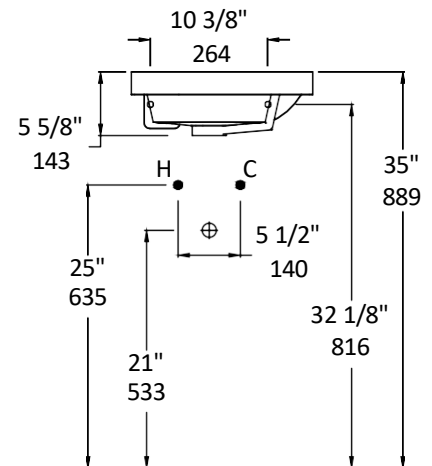

Specifications:

Installation:	Wall-mount, vanity-top, or self rimming
Exterior Dimensions:	16" w x 14" d x 5 5/8" h
Material:	Porcelain
Weight:	16 lbs
Overflow:	Yes
Finishes:	001 - White
Faucet Holes:	00 - no hole 01 - one hole
Cutout Size:	14 5/8" x 12 7/8" (template available upon request)
Faucet Hole Size:	∅ 1 3/8"
Drain Hole Size:	∅ 1 3/4"

Features:

- Porcelain sink with overflow
- Unglazed back wall - it must be installed against a wall
- Location of wall-mount holes is approximate
- Wall-mounting bolts are included
- Glazed bottom
- Current cut-out template can be requested

Codes + Standards:

- Meets and exceeds applicable national codes and standards

Recommended Items:

- Furniture
 - DIM-W-16 - Wall-mount under-counter vanity with one door
 - DIM-BX-16 - Floor-standing metal console stand with a towel bar and optional shelf
- Drain with overflow
 - 7100-17
 - 7100-13OF
 - 7100-16OF

LACAVA reserves the right to revise any dimension or information on this sheet without notice. Dimensions are nominal and may vary within an industry accepted tolerance of 1/4". Drawings provided herein are meant to give the user an idea of the product and are not made to scale.