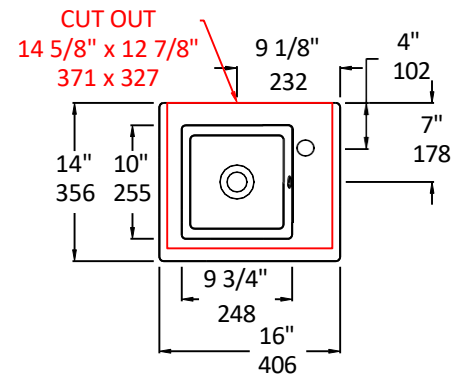

Specifications:

Installation:	Wall-mount, vanity-top, or self rimming
Exterior Dimensions:	16" w x 14" d x 5 5/8" h
Material:	Porcelain
Weight:	16 lbs
Overflow:	Yes
Finishes:	001 - White
Faucet Holes:	00 - no hole 01 - one hole
Cutout Size:	14 5/8" x 12 7/8" (template available upon request)
Faucet Hole Size:	∅ 1 3/8"
Drain Hole Size:	∅ 1 3/4"

Codes + Standards:

- Meets and exceeds applicable national codes and standards

Recommended Items:

- Furniture
 - DIM-W-16 - Wall-mount under-counter vanity with one door
 - DIM-BX-16 - Floor-standing metal console stand with a towel bar and optional shelf
- Drain with overflow
 - 7100-17
 - 7100-13OF
 - 7100-16OF

LACAVA reserves the right to revise any dimension or information on this sheet without notice. Dimensions are nominal and may vary within an industry accepted tolerance of 1/4". Drawings provided herein are meant to give the user an idea of the product and are not made to scale.