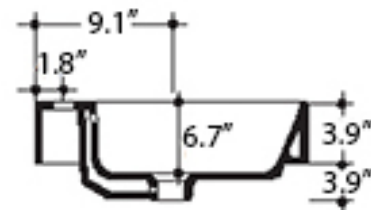

- Cento 3545.01 | One Faucet Hole
- Cento 3545.03-4 | Three Faucet Holes 4" Spread
- Cento 3545.03-8 | Three Faucet Holes 8" Spread

Finishes:

Codes & Standards:

- ADA Compliant

* WS Bath Collections reserves the right to revise dimensions or information on this sheet without notice

Collection Cento	Model Cento 3545	Dimensions Metric <i>1 inch = 2.54 cm</i> <i>1 inch = 25.4 mm</i>	 1051 Lea Drive - Collegeville, PA 19426 Tel. 215 513 9400 - Fax 610 831 0215 www.ws bathcollections.com - info@ws bathcollections.com
------------------------------	------------------------------	---	---

Collection
Egprq

Model |
Egprq'5767

Dimensions Metric
1 inch = 2.54 cm
1 inch = 25.4 mm

WS[®]
BATH
COLLECTIONS

1051 Lea Drive - Collegeville, PA 19426
Tel. 215 513 9400 - Fax 610 831 0215
www.ws bathcollections.com - info@ws bathcollections.com