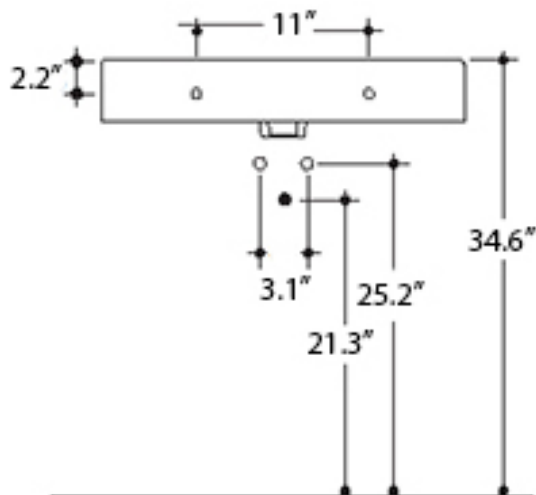

- Cento 3545.01 | One Faucet Hole
- Cento 3545.03-4 | Three Faucet Holes 4" Spread
- Cento 3545.03-8 | Three Faucet Holes 8" Spread

Finishes:

Codes & Standards:

- ADA Compliant

* WS Bath Collections reserves the right to revise dimensions or information on this sheet without notice

Collection Cento	Model Cento 3545	Dimensions Metric <i>1 inch = 2.54 cm</i> <i>1 inch = 25.4 mm</i>	 1051 Lea Drive - Collegeville, PA 19426 Tel. 215 513 9400 - Fax 610 831 0215 www.ws bathcollections.com - info@ws bathcollections.com
------------------------------	------------------------------	---	---

Collection
Egprq

Model |
Egprq'5767

Dimensions Metric
1 inch = 2.54 cm
1 inch = 25.4 mm

WS[®]
BATH
COLLECTIONS

1051 Lea Drive - Collegeville, PA 19426
Tel. 215 513 9400 - Fax 610 831 0215
www.ws bathcollections.com - info@ws bathcollections.com

Dimensions Metric
1 inch = 2.54 cm
1 inch = 25.4 mm

WS[®]
BATH
COLLECTIONS

1051 Lea Drive - Collegeville, PA 19426
Tel. 215 513 9400 - Fax 610 831 0215
www.ws bathcollections.com - info@ws bathcollections.com