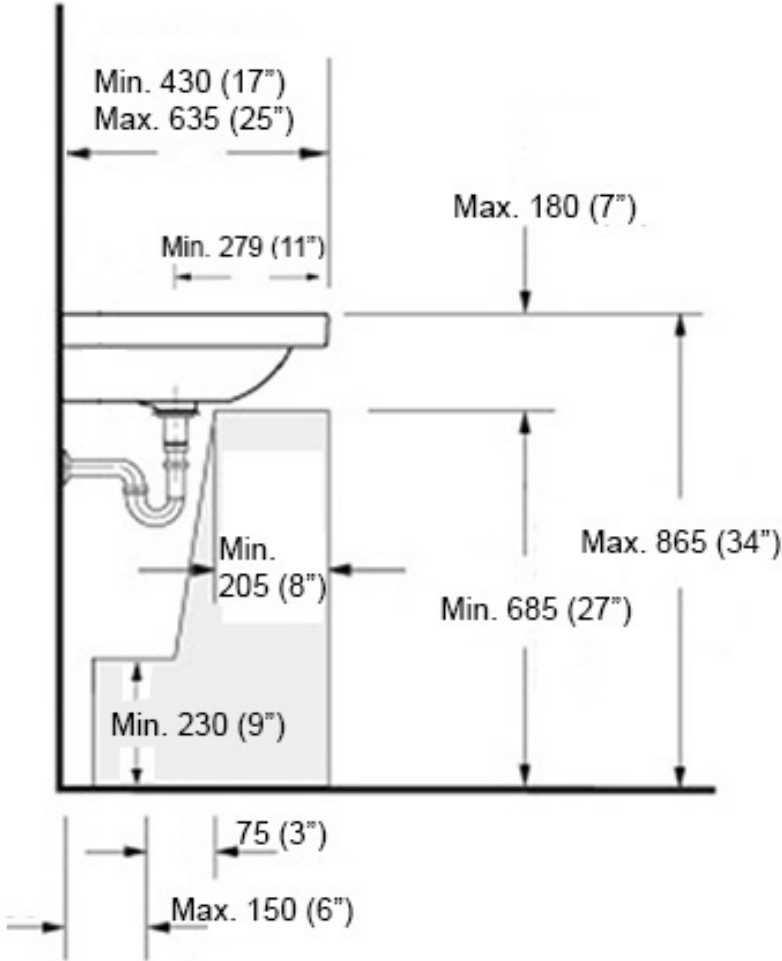

Collection Cento	Model Cento 3545	Dimensions Metric <i>1 inch = 2.54 cm</i> <i>1 inch = 25.4 mm</i>	 1051 Lea Drive - Collegeville, PA 19426 Tel. 215 513 9400 - Fax 610 831 0215 www.ws bathcollections.com - info@ws bathcollections.com
------------------------------	------------------------------	---	---

Collection
Egprq

Model |
Egprq'5767

Dimensions Metric
1 inch = 2.54 cm
1 inch = 25.4 mm

WS[®]
BATH
COLLECTIONS

1051 Lea Drive - Collegeville, PA 19426
Tel. 215 513 9400 - Fax 610 831 0215
www.ws bathcollections.com - info@ws bathcollections.com

Dimensions Metric
1 inch = 2.54 cm
1 inch = 25.4 mm

WS[®]
BATH
COLLECTIONS

1051 Lea Drive - Collegeville, PA 19426
Tel. 215 513 9400 - Fax 610 831 0215
www.ws bathcollections.com - info@ws bathcollections.com

Recommended ADA Installation

Note: ADA Compliant when installed in accordance with ADA guidelines

<p>Collection Cento</p>	<p>Model Cento 3545</p>	<p>Dimensions Metric 1 inch = 2.54 cm 1 inch = 25.4 mm</p>	 <p>1051 Lea Drive - Collegeville, PA 19426 Tel. 215 513 9400 - Fax 610 831 0215 www.ws bathcollections.com - info@ws bathcollections.com</p>
------------------------------------	--------------------------------------	--	---