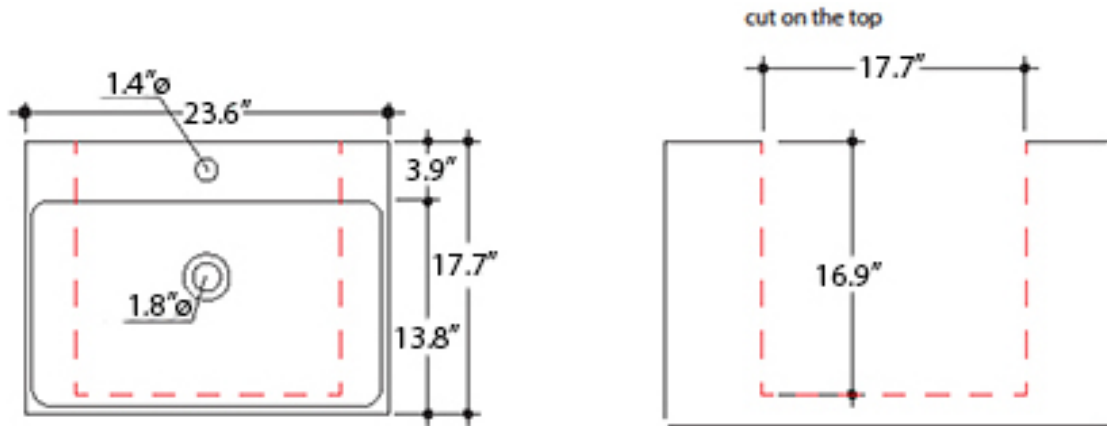

- Cento 3545.01 | One Faucet Hole
- Cento 3545.03-4 | Three Faucet Holes 4" Spread
- Cento 3545.03-8 | Three Faucet Holes 8" Spread

Finishes:

Codes & Standards:

- ADA Compliant

* WS Bath Collections reserves the right to revise dimensions or information on this sheet without notice

Collection Cento	Model Cento 3545	Dimensions Metric <i>1 inch = 2.54 cm</i> <i>1 inch = 25.4 mm</i>	 1051 Lea Drive - Collegeville, PA 19426 Tel. 215 513 9400 - Fax 610 831 0215 www.ws bathcollections.com - info@ws bathcollections.com
------------------------------	------------------------------	---	---

Collection
Egprq

Model |
Egprq'5767

Dimensions Metric
1 inch = 2.54 cm
1 inch = 25.4 mm

WS[®]
BATH
COLLECTIONS

1051 Lea Drive - Collegeville, PA 19426
Tel. 215 513 9400 - Fax 610 831 0215
www.ws bathcollections.com - info@ws bathcollections.com