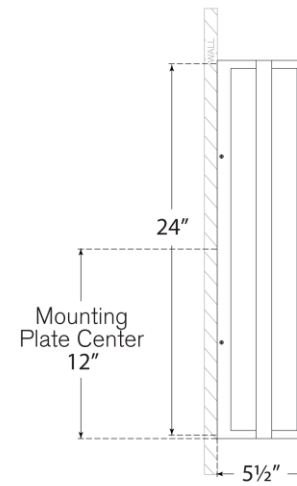

## Halle 24" Vanity Light

Item # S 2203PN-CG

Designer: Ian K. Fowler

Height: 24"

Width: 7.25"

Extension: 5.5"

Backplate: 4.75" x 24" Rectangle

Finishes: BZ/HAB, HAB/PN, PN

Glass Options: CG

Socket: 3 - E12 Candelabra

Wattage: 3 - 5.5 LED G61.5

Note: UL Only

Top View

Side View

Front View