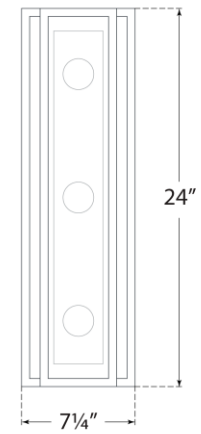

## Halle 24" Vanity Light

Item # S 2203PN-CG

Designer: Ian K. Fowler

Height: 24"

Width: 7.25"

Extension: 5.5"

Backplate: 4.75" x 24" Rectangle

Finishes: BZ/HAB, HAB/PN, PN

Glass Options: CG

Socket: 3 - E12 Candelabra

Wattage: 3 - 5.5 LED G61.5

Note: UL Only

Top View

Side View

Front View