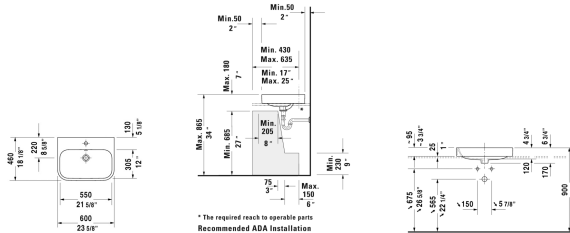

Happy D.2 Above-counter basin ☺ # 2315600000

< 23 5/8" Inch >

Above-counter basin	Dimension	Weight	Order number
ground, with overflow, with faucet deck, back side unglazed, hardware included, overflow clip Chrome included, cUPC® listed*, 23 5/8" Inch			
Colors			
00 White			
Variant			
●	23 5/8" x 18 3/4" Inch	35.3 lb	2315600000
Infobox			
* Complies with following standards: ASME A112.19.2/CSA B45.1, Installation only in combination with console			
Sanitary ceramics with the special WonderGliss surface finish will remain clean and attractive-looking for a long time to come. When ordering WonderGliss please add a "1" as eleventh digit to the model number.			
Suitable products			
Vanity unit for console wall-mounted 1 pull-out compartment, for above-counter basin Happy D.2, 39 3/8" x 21 5/8" Inch	39 3/8" x 21 5/8" Inch		HP4941
Vanity unit for console wall-mounted 2 drawers, upper drawer including cut-out for siphon and siphon cover, for above-counter basin Happy D.2, 39 3/8" x 21 5/8" Inch	39 3/8" x 21 5/8" Inch		HP4971
Vanity unit for console wall-mounted 1 pull-out compartment, for above-counter basin Happy D.2, 51 1/8" x 21 5/8" Inch	51 1/8" x 21 5/8" Inch		HP4942 L/M/R
Vanity unit for console wall-mounted 2 drawers, upper drawer including cut-out for siphon and siphon cover, for above-counter basin Happy D.2, 51 1/8" x 21 5/8" Inch	51 1/8" x 21 5/8" Inch		HP4972
Vanity unit for console wall-mounted 2 pull-out compartments, for above-counter basin Happy D.2, 63" x 21 5/8" Inch	63" x 21 5/8" Inch		HP4944 L/R
Vanity unit for console wall-mounted 2 pull-out compartments, for above-counter basin Happy D.2, 63" x 21 5/8" Inch	63" x 21 5/8" Inch		HP4946 B