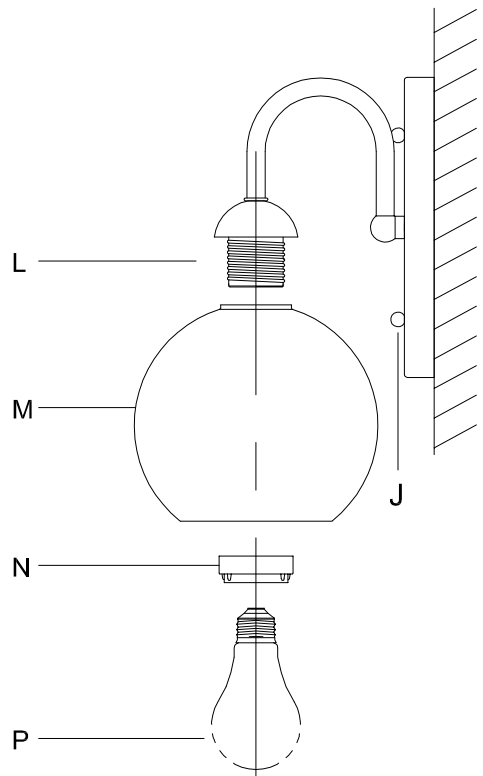

Assembly & Installation Instructions

CAUTION: Read instructions carefully and turn electricity off at main circuit breaker panel before beginning installation.

WARNING - If any Special Control Devices are used with this Fixture, Follow the Instructions Carefully to assure full compliance with N.E.C. requirements. If there are any questions, contact a Qualified Electrical Contractor.
WARNING - This product contains chemicals known to the State of California to cause cancer, birth defects and /or other reproductive harm. Thoroughly wash hands after installing, handling, cleaning, or otherwise touching this product.
CAUTION - All glass is fragile, use care when handling Glass component(s) and or Lamp(s).

CANOPY MOUNTING & WIRE CONNECTION ASSEMBLY STEPS:

1. D,E → A
2. K → D
3. B,A → C
4. F → G
5. H,J → D

FIXTURE ASSEMBLY STEPS:

1. M,N → L
2. P → L

B, C, G & P
 (NOT FURNISHED)
 (NON FOURNIE)
 (NO INCLUIDA)

Instructions d'Assemblage et Installation