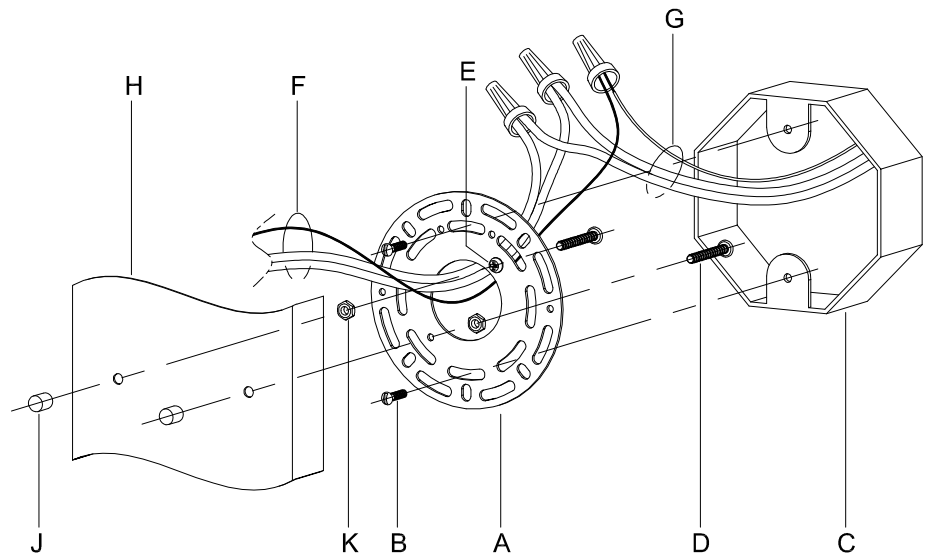

Assembly & Installation Instructions

CAUTION: Read instructions carefully and turn electricity off at main circuit breaker panel before beginning installation.

WARNING - If any Special Control Devices are used with this Fixture, Follow the Instructions Carefully to assure full compliance with N.E.C. requirements. If there are any questions, contact a Qualified Electrical Contractor.
WARNING - This product contains chemicals known to the State of California to cause cancer, birth defects and /or other reproductive harm. Thoroughly wash hands after installing, handling, cleaning, or otherwise touching this product.
CAUTION - All glass is fragile, use care when handling Glass component(s) and or Lamp(s).

CANOPY MOUNTING & WIRE CONNECTION ASSEMBLY STEPS:

1. D,E → A
2. K → D
3. B,A → C
4. F → G
5. H,J → D

FIXTURE ASSEMBLY STEPS:

1. M,N → L
2. P → L

B, C, G & P
 (NOT FURNISHED)
 (NON FOURNIE)
 (NO INCLUIDA)

Instructions d'Assemblage et Installation