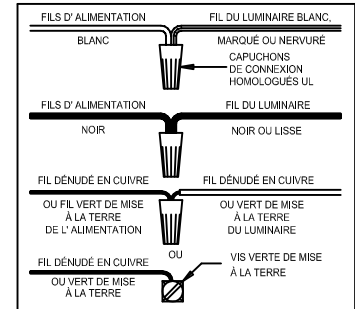

Instructions d'Assemblage et Installation

MISE EN GARDE: Lire les instructions avec soin et couper le courant au disjoncteur central avant de commencer l'installation.

*****

AVERTISSEMENT - S'il y a d'autres mécanismes régulateurs qui s'emploient avec ce dispositif, suivre soigneusement les instructions pour satisfaire aux exigences NEC. Si vous avez des questions, consulter un électricien qualifié.

AVERTISSEMENT - Ce produit contient des composants chimiques qui selon L'état de Californie provoquent un cancer, des infirmités de naissance et (ou) du mal au système reproductif. Il faut laver les mains soigneusement après avoir installé, manipulé, nettoyé, ou autrement touché ce produit.

MISE EN GARDE - Le verre est toujours fragile; maniez le(s) composant(s) et/ou l' (les) ampoule(s) avec prudence.

*****