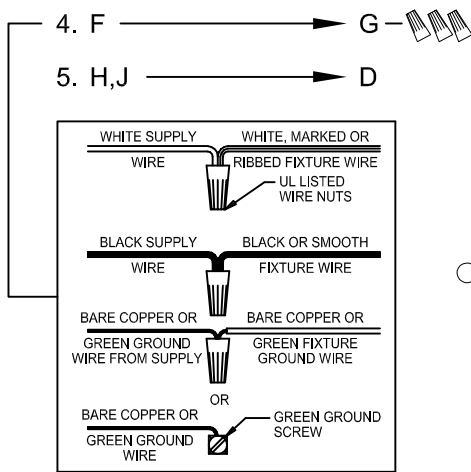

Assembly & Installation Instructions

CAUTION: Read instructions carefully and turn electricity off at main circuit breaker panel before beginning installation.

WARNING - If any Special Control Devices are used with this Fixture, Follow the Instructions Carefully to assure full compliance with N.E.C. requirements. If there are any questions, contact a Qualified Electrical Contractor.
WARNING - This product contains chemicals known to the State of California to cause cancer, birth defects and /or other reproductive harm. Thoroughly wash hands after installing, handling, cleaning, or otherwise touching this product.
CAUTION - All glass is fragile, use care when handling Glass component(s) and or Lamp(s).

CANOPY MOUNTING & WIRE CONNECTION ASSEMBLY STEPS:

1. D,E → A
2. K → D
3. B,A → C
4. F → G
5. H,J → D

FIXTURE ASSEMBLY STEPS:

1. M,N → L
2. P → L

B, C, G & P
 (NOT FURNISHED)
 (NON FOURNIE)
 (NO INCLUIDA)

Instructions d'Assemblage et Installation