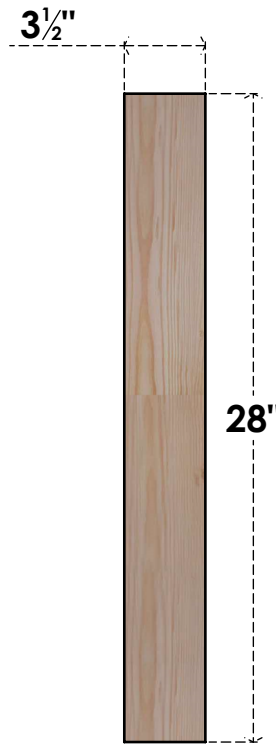

# BRC04X24X28TRA00SDF

3 1/2"W X 24"D X 28"H TRADITIONAL SMOOTH BRACE, DOUGLAS FIR

**SIDE**

**FRONT**

EKENA MILLWORK  
 2300 WEST MAIN ST.  
 CLARKSVILLE, TX 75426  
 TOLL FREE: 866-607-0453  
 WWW.EKENAMILLWORK.COM

**NOTES**

1. INSTALLATION TO BE COMPLETED IN ACCORDANCE WITH MANUFACTURER'S SPECIFICATIONS.
2. DRAWING MAY NOT BE TO SCALE
3. THIS DRAWING IS INTENDED FOR DESIGN AND PLANNING PURPOSES ONLY.
4. ALL INFORMATION CONTAINED HEREIN WAS CURRENT AT THE TIME OF DEVELOPMENT BUT MUST BE REVIEWED AND APPROVED BY THE PRODUCT MANUFACTURER TO BE CONSIDERED ACCURATE.
5. PRODUCTS ARE NOT KILN DRIED. THIS ITEM IS UNIQUE AND WILL CONTAIN THE NATURAL VARIATIONS THAT THE WOOD SPECIES OFFERS. THIS MAY RESULT IN VARIATIONS UP TO 1/4"