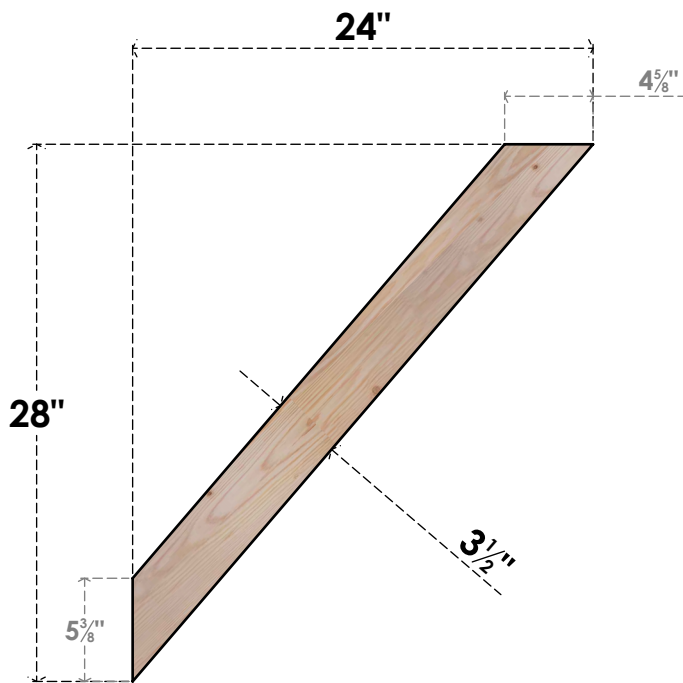

# BRC04X24X28TRA00SDF

3 1/2"W X 24"D X 28"H TRADITIONAL SMOOTH BRACE, DOUGLAS FIR

**SIDE**

**FRONT**

EKENA MILLWORK  
 2300 WEST MAIN ST.  
 CLARKSVILLE, TX 75426  
 TOLL FREE: 866-607-0453  
 WWW.EKENAMILLWORK.COM