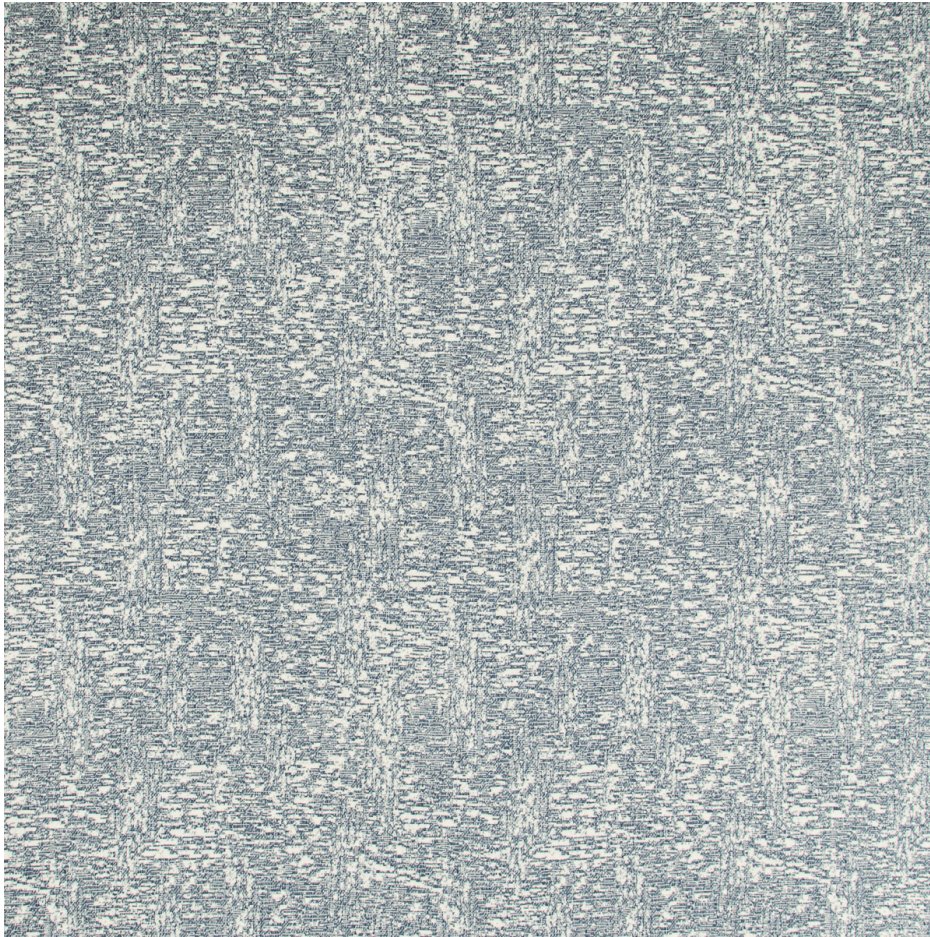

SKU: 2019146.15.0

LEE JOFA

SKU: **2019146.15.0**

Repeat UOM: **in in (0 cm)**

Horizontal Repeat: **14 in (35.56 cm)**

Designer: **Kelly Wearstler**

Finish: **Sunbrella Fiber Construction**

End Use: **Upholstery**

Performance ACT Symbols: 

Width: **56 in (142.24 cm)**

Vertical Repeat: **17.86 in (45.36 cm)**

Brand: **Lee Jofa Modern**

Type: **Outdoor**

Railroaded: **No**

Composition: **Acrylic - 100%**