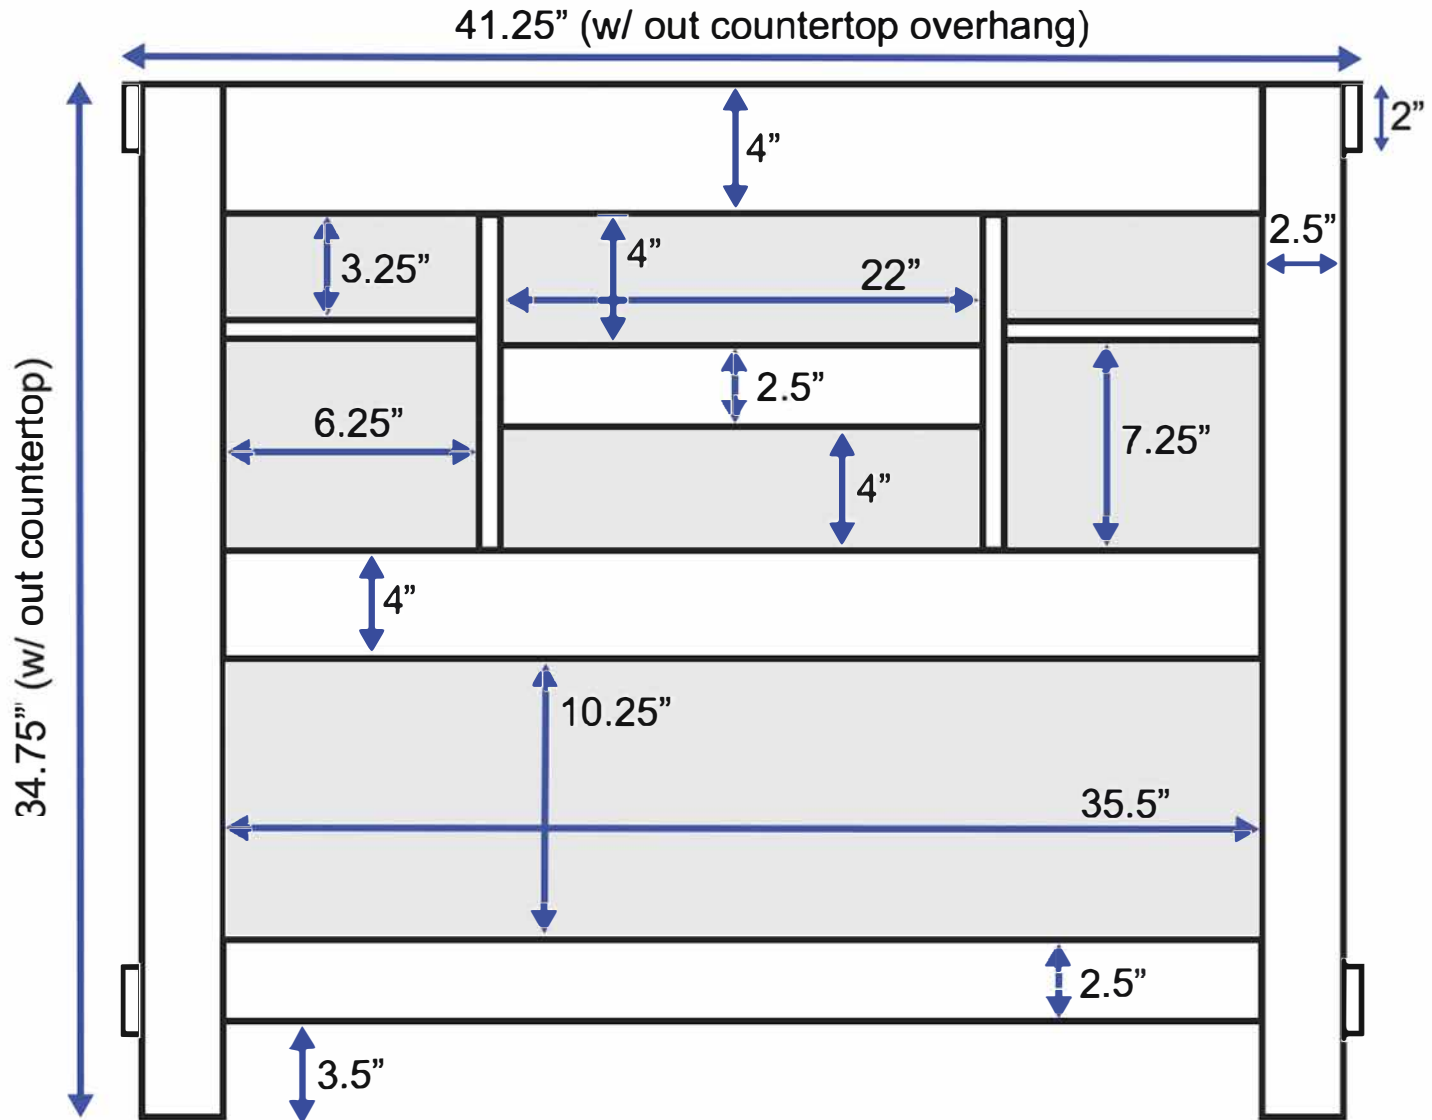

# 42-inch Bath Vanity (Back View)

All measurements are approximate and rounded to the nearest quarter inch.  
Please allow for a slight margin of error.