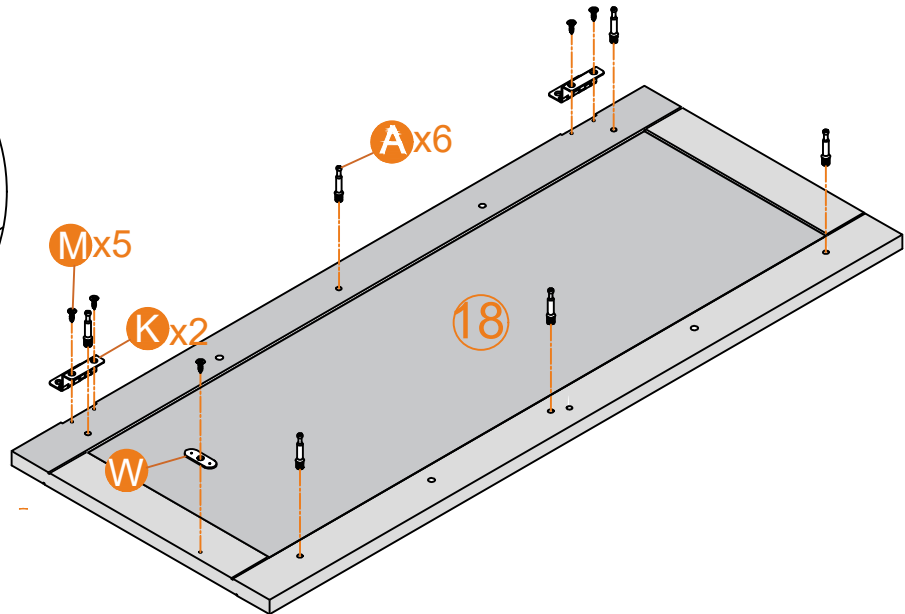

14

15

16

17

Tips:  
The spice rack could be installed in 2 different ways as shown in the picture 1 and picture 2. You could choose as you prefer.

18

19

19

20

21

22

23

24

25

26

27

28

29

30

31

32

33

**Tips**

- This product is for indoor use only. The seller does not assume any responsibility and liability for damages caused by the following aspects:
  1. The product is used for a purpose other than its intended use and/or is changed/modified from the original one.
  2. The product is not installed/used properly under the guidelines of the instructions.
- If there are missing and/or defective part(s) after receiving the product, please stop assembling and contact us for help in time.
- Please assemble the product on a spacious place. But please do not place the unpackaged product on the ground directly, or stand/sit on the parts of this product to avoid cracking or deforming of the board. In addition, it is highly recommended that you wear gloves to avoid being cut by the edges of the product during installation.
- It is recommended that you refer to the schematic diagram to make the whole installation process easier when assembly. Align all the screws to the corresponding pre-drilled holes first, and then tighten the screws one by one after all the parts are in the correct position.
- Do not expose the product to direct sunlight or rain and/or place it in a damp place. Failure to do so may accelerate deformation, discoloration, or cause cracks. Please do not touch sharp objects or corrosive chemicals, which may damage the surface of the item.
- Please clean with a damp cloth for daily maintenance, then dry immediately.