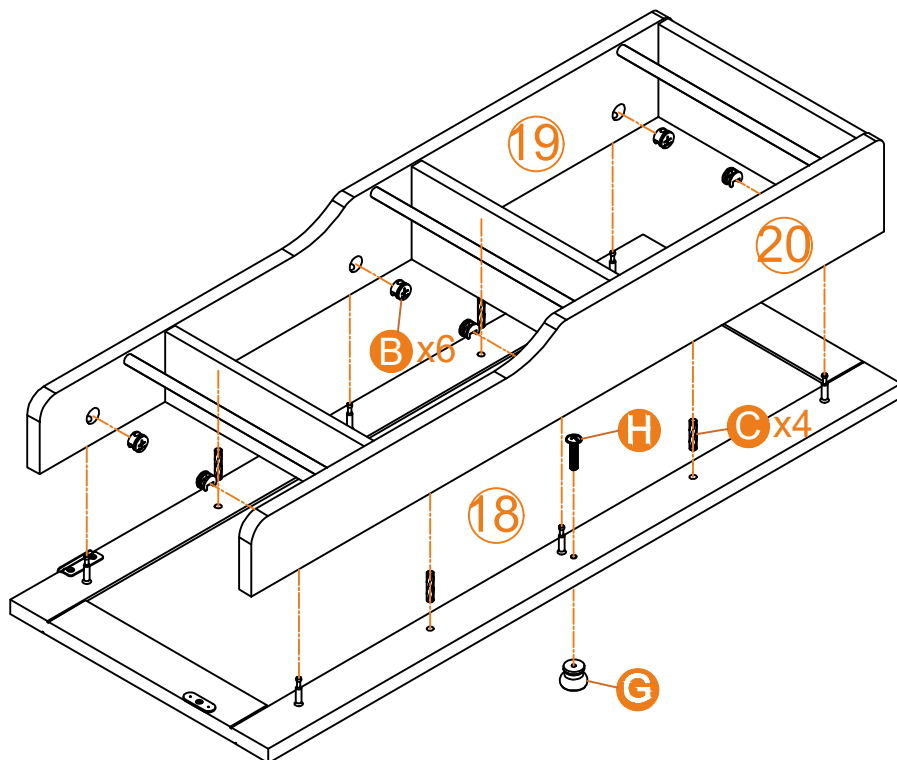

14

15

16

17

Tips:  
The spice rack could be installed in 2 different ways as shown in the picture 1 and picture 2. You could choose as you prefer.

18

19

19

20

21

22

23

24

25

26

27

28

29

30

31

32

33

**Tips**

- This product is for indoor use only. The seller does not assume any responsibility and liability for damages caused by the following aspects:
  1. The product is used for a purpose other than its intended use and/or is changed/modified from the original one.
  2. The product is not installed/used properly under the guidelines of the instructions.
- If there are missing and/or defective part(s) after receiving the product, please stop assembling and contact us for help in time.
- Please assemble the product on a spacious place. But please do not place the unpackaged product on the ground directly, or stand/sit on the parts of this product to avoid cracking or deforming of the board. In addition, it is highly recommended that you wear gloves to avoid being cut by the edges of the product during installation.
- It is recommended that you refer to the schematic diagram to make the whole installation process easier when assembly. Align all the screws to the corresponding pre-drilled holes first, and then tighten the screws one by one after all the parts are in the correct position.
- Do not expose the product to direct sunlight or rain and/or place it in a damp place. Failure to do so may accelerate deformation, discoloration, or cause cracks. Please do not touch sharp objects or corrosive chemicals, which may damage the surface of the item.
- Please clean with a damp cloth for daily maintenance, then dry immediately.