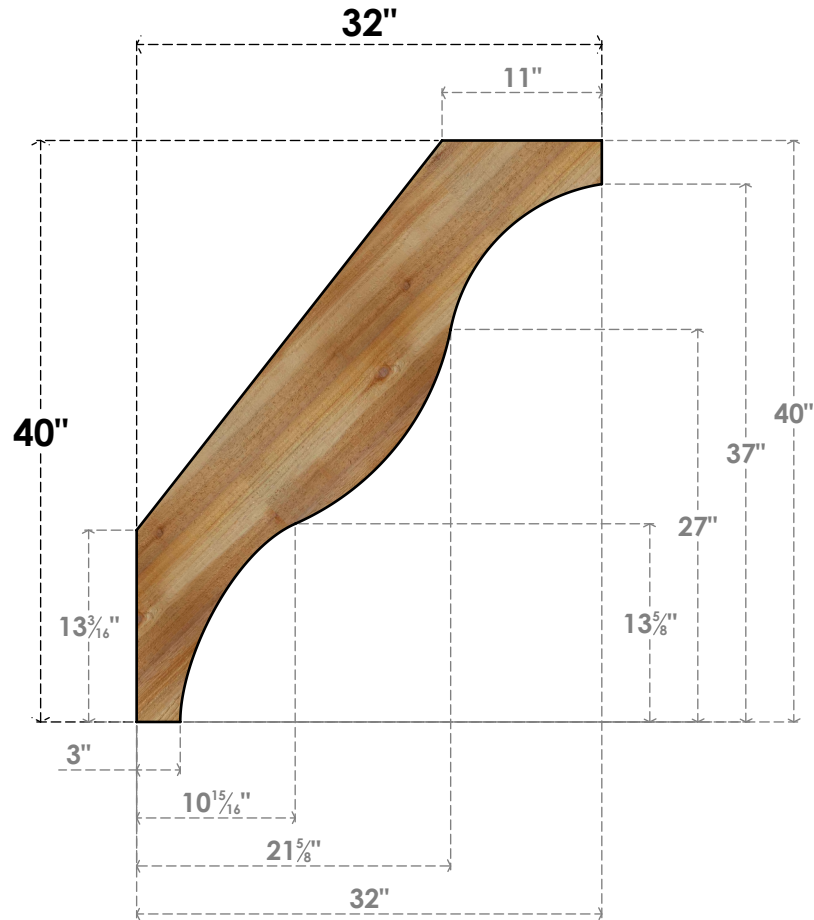

BRC06X32X40FST00RWR

6"W X 32"D X 40"H FUNSTON ROUGH SAWN BRACE, WESTERN RED CEDAR

SIDE

FRONT

EKENA MILLWORK
 2300 WEST MAIN ST.
 CLARKSVILLE, TX 75426
 TOLL FREE: 866-607-0453
 WWW.EKENAMILLWORK.COM

NOTES

1. INSTALLATION TO BE COMPLETED IN ACCORDANCE WITH MANUFACTURER'S SPECIFICATIONS.
2. DRAWING MAY NOT BE TO SCALE
3. THIS DRAWING IS INTENDED FOR DESIGN AND PLANNING PURPOSES ONLY.
4. ALL INFORMATION CONTAINED HEREIN WAS CURRENT AT THE TIME OF DEVELOPMENT BUT MUST BE REVIEWED AND APPROVED BY THE PRODUCT MANUFACTURER TO BE CONSIDERED ACCURATE.
5. PRODUCTS ARE NOT KILN DRIED. THIS ITEM IS UNIQUE AND WILL CONTAIN THE NATURAL VARIATIONS THAT THE WOOD SPECIES OFFERS. THIS MAY RESULT IN VARIATIONS UP TO 1/4"