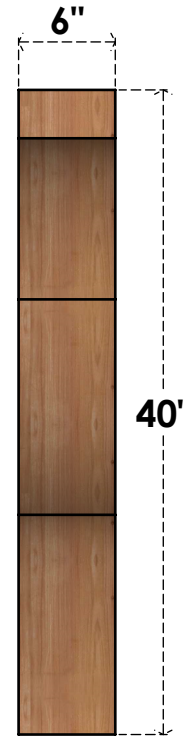

BRC06X32X40FST00RWR

6"W X 32"D X 40"H FUNSTON ROUGH SAWN BRACE, WESTERN RED CEDAR

SIDE

FRONT

EKENA MILLWORK
 2300 WEST MAIN ST.
 CLARKSVILLE, TX 75426
 TOLL FREE: 866-607-0453
 WWW.EKENAMILLWORK.COM

NOTES

1. INSTALLATION TO BE COMPLETED IN ACCORDANCE WITH MANUFACTURER'S SPECIFICATIONS.
2. DRAWING MAY NOT BE TO SCALE
3. THIS DRAWING IS INTENDED FOR DESIGN AND PLANNING PURPOSES ONLY.
4. ALL INFORMATION CONTAINED HEREIN WAS CURRENT AT THE TIME OF DEVELOPMENT BUT MUST BE REVIEWED AND APPROVED BY THE PRODUCT MANUFACTURER TO BE CONSIDERED ACCURATE.
5. PRODUCTS ARE NOT KILN DRIED. THIS ITEM IS UNIQUE AND WILL CONTAIN THE NATURAL VARIATIONS THAT THE WOOD SPECIES OFFERS. THIS MAY RESULT IN VARIATIONS UP TO 1/4"