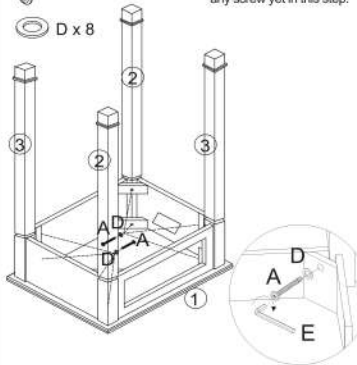

ASSEMBLY INSTRUCTION

STEP 2

Assembly Tips:
You must not tighten any screw yet in this step.