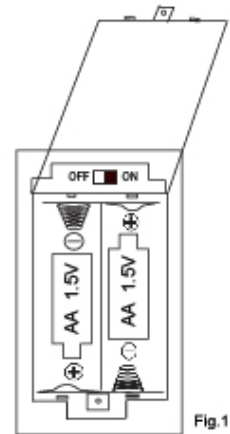

Christmas Wood Blocks - NOEL

DCTT0010

This unit is made for display purposes and is not a toy. Read the following carefully to ensure satisfactory and safe operation of this unit. Carefully remove the product from the packaging so that it does not get damaged. Please keep these instructions for future reference.

FEATURES

1. LED lights illuminate the trees.
2. Cord-free decoration can easily be displayed anywhere indoors.
3. Timer function to preserve battery life (5 hours on, 19 hours off).

OPERATING PROCEDURE

1. Carefully remove all packing materials.
2. Open the battery compartment door at the bottom of the unit.
3. Insert 2 AA batteries with the correct polarity as shown in Fig. 1. Alkaline batteries are strongly recommended for the best performance.
4. Slide the switch to the "ON" position to turn on decoration.
5. To extend battery life slide switch to the "OFF" position when not in use.