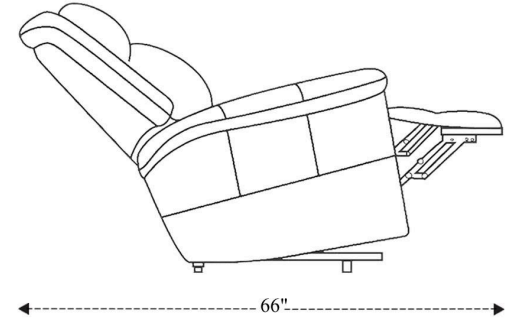

Reclining Sofa

Overall Dimensions	83.5" x 38.5" x 42.5"
Overall Width	83.5"
Overall Depth	38.5"
Overall Height	42.5"
Overall Weight	205.5 lbs.
Fully Reclined	66"
Distance from Wall	6"
Back of Seat to end of Chaise	41"
Leg Height <small>(Distance from Foot Rest to Floor in Full Recline)</small>	23"
Head Height <small>(Distance from Headrest to Floor in Full Recline)</small>	33"

Seat Width	22"
Seat Depth	22"
Seat Height	19.5"
Arm Width	10"
Arm Depth	21"
Arm Height	25"
Back Width	25"
Back Height	25"
Headrest Extended from Back	--