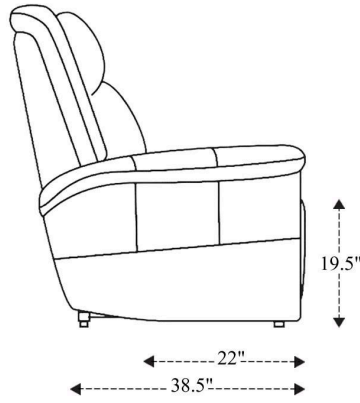

Reclining Sofa

Overall Dimensions	83.5" x 38.5" x 42.5"
Overall Width	83.5"
Overall Depth	38.5"
Overall Height	42.5"
Overall Weight	205.5 lbs.
Fully Reclined	66"
Distance from Wall	6"
Back of Seat to end of Chaise	41"
Leg Height <small>(Distance from Foot Rest to Floor in Full Recline)</small>	23"
Head Height <small>(Distance from Headrest to Floor in Full Recline)</small>	33"

Seat Width	22"
Seat Depth	22"
Seat Height	19.5"
Arm Width	10"
Arm Depth	21"
Arm Height	25"
Back Width	25"
Back Height	25"
Headrest Extended from Back	--