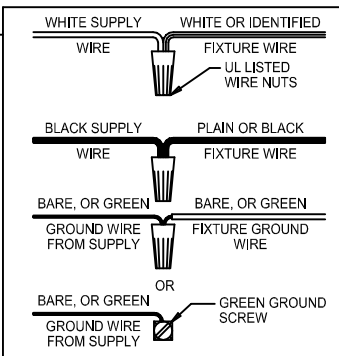

Assembly & Installation Instructions

CAUTION: Read instructions carefully and turn electricity off at main circuit breaker panel before beginning installation.

WARNING - If any Special Control Devices are used with this Fixture, Follow the Instructions Carefully to assure full compliance with N.E.C. requirements. If there are any questions, contact a Qualified Electrical Contractor.

ASSEMBLY STEPS:

PASOS PARA ENSAMBLAR:

MODE D'ASSEMBLAGE:

1. A → B
2. C → D 
3. E → A,B 
4. F → E 

B, D
(NOT FURNISHED)
(NO INCLUIDA)
(NON FOURNIE)

Instructions d'Assemblage et Installation

MISE EN GARDE: Lire les instructions avec soin et couper le courant au disjoncteur central avant de commencer l'installation.