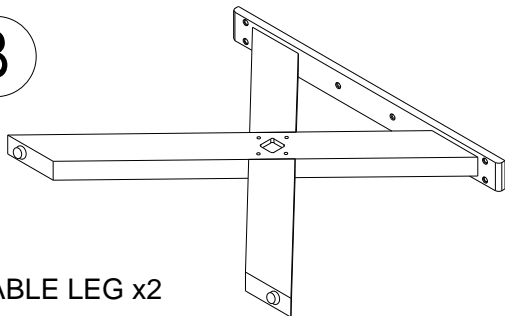

SKU: HY-024

ASSEMBLY INSTRUCTIONS

TABLE TOP x1

A

B

TABLE LEG x2

C

STRETCH YOUR LEGS x1

D

STRANGE x 2

HARDWARE

NO.	DESCRIPTION	PICTURE	QTY
1	Bolts (M8 x 40)mm		12
2	Screws (M7 x 90) mm		2
3	Screws (M6 x 50) mm		2
4	Screws (M7 x 70) mm		2
5	Allen key		2

1

2

3

4