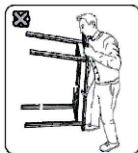

D

STRANGE x 2

HARDWARE

NO.	DESCRIPTION	PICTURE	QTY
1	Bolts (M8 x 40)mm		12
2	Screws (M7 x 90) mm		2
3	Screws (M6 x 50) mm		2
4	Screws (M7 x 70) mm		2
5	Allen key		2

1

2

3

4