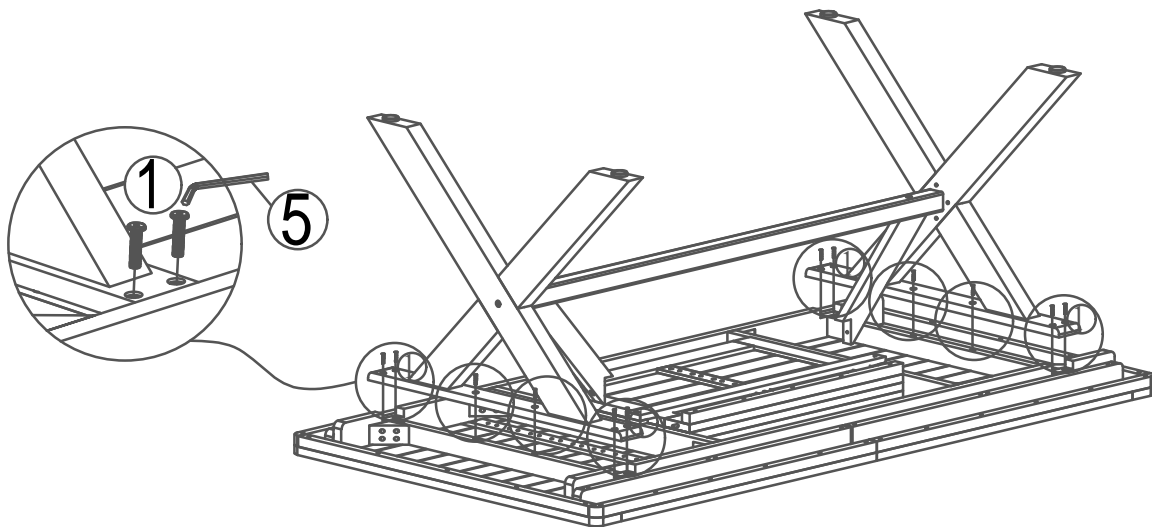

SKU: HY-024

ASSEMBLY INSTRUCTIONS

TABLE TOP x1

A

B

TABLE LEG x2

C

STRETCH YOUR LEGS x1

D

STRANGE x 2

HARDWARE

NO.	DESCRIPTION	PICTURE	QTY
1	Bolts (M8 x 40)mm		12
2	Screws (M7 x 90) mm		2
3	Screws (M6 x 50) mm		2
4	Screws (M7 x 70) mm		2
5	Allen key		2

1

2

3

4

5

6

7

8

9

10

11

Adjust Pre-installed Levellers height for balance