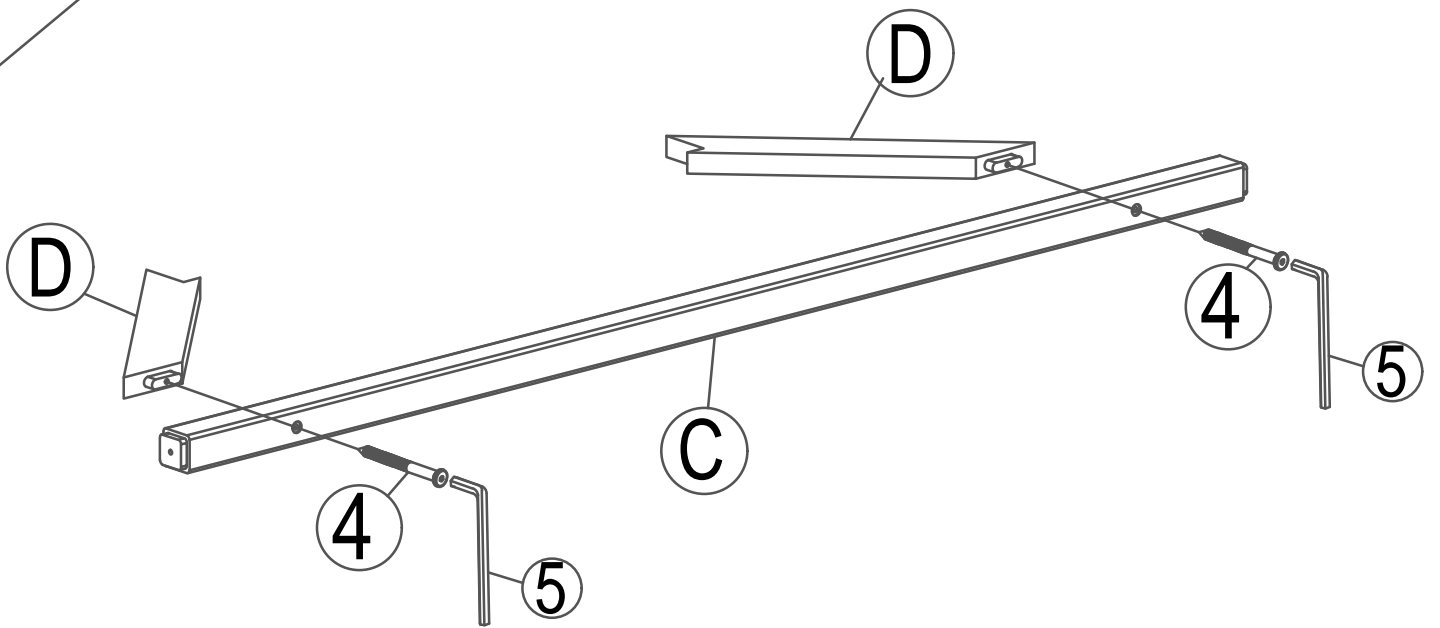

D

STRANGE x 2

HARDWARE

NO.	DESCRIPTION	PICTURE	QTY
1	Bolts (M8 x 40)mm		12
2	Screws (M7 x 90) mm		2
3	Screws (M6 x 50) mm		2
4	Screws (M7 x 70) mm		2
5	Allen key		2

1

2

3

4