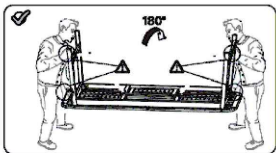

D

STRANGE x 2

HARDWARE

NO.	DESCRIPTION	PICTURE	QTY
1	Bolts (M8 x 40)mm		12
2	Screws (M7 x 90) mm		2
3	Screws (M6 x 50) mm		2
4	Screws (M7 x 70) mm		2
5	Allen key		2

1

2

3

4