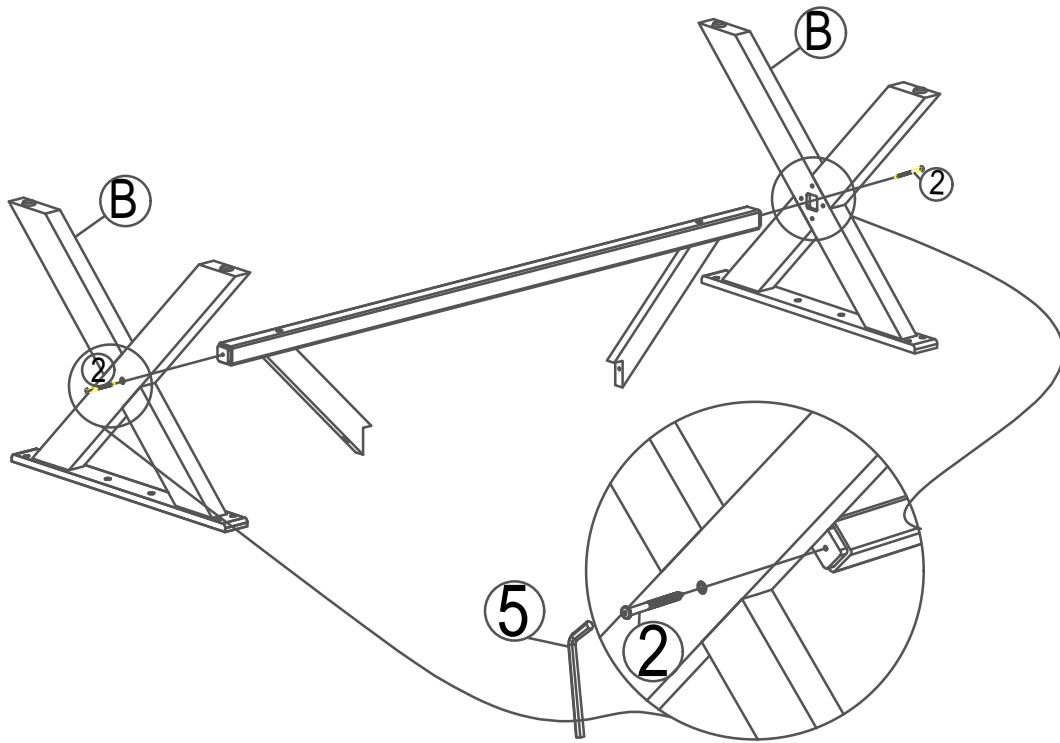

D

STRANGE x 2

HARDWARE

NO.	DESCRIPTION	PICTURE	QTY
1	Bolts (M8 x 40)mm		12
2	Screws (M7 x 90) mm		2
3	Screws (M6 x 50) mm		2
4	Screws (M7 x 70) mm		2
5	Allen key		2

1

2

3

4