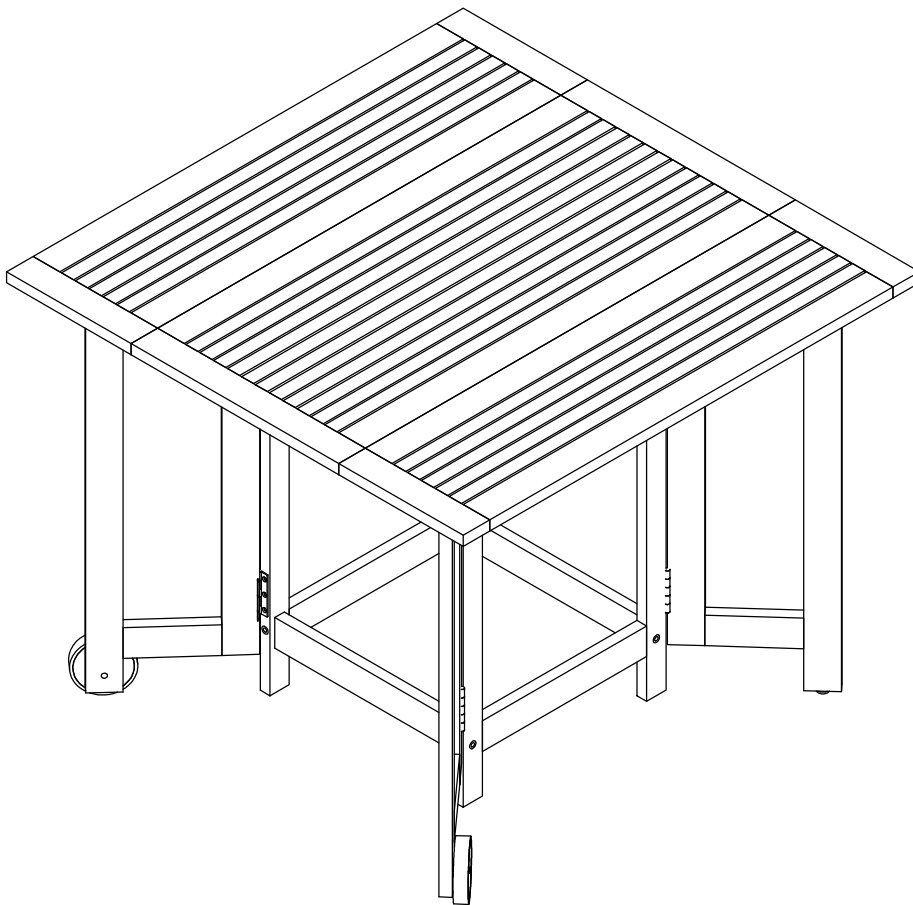

CARE INSTRUCTIONS

Thank you for choosing northbeam Eucalyptus Folding Square Table. With little care and maintenance, the northbeam Eucalyptus Folding Square Table will provide you with comfort and enjoyment for many years to come!

- To clean panels, use clean water on a damp cloth.
- When assembling northbeam Eucalyptus Folding Square Table, please handle all the panels and/or hardware with care to avoid any possibilities of damages and/or injuries.
- Secure the Eucalyptus Folding Square Table during harsh weather to keep it from getting damaged.

NOTE: Please read all instructions carefully before starting assembly. Also, we recommend that the unit is fully assembled on a level surface. Two people are recommended to assemble this product.

1 TOP PANEL X2PCS

2 MIDDLE TOP PANEL X1PC

3 A-ROTATIONAL LEG X1PC

4 A-ROTATIONAL LEG X1PC

5 B-ROTATIONAL LEG X1PC

6 B-ROTATIONAL LEG X1PC

NOTE: Please read all instructions carefully before starting assembly.
Also, we recommend that the unit is fully assembled on a level surface.
Two people are recommended to assemble this product.