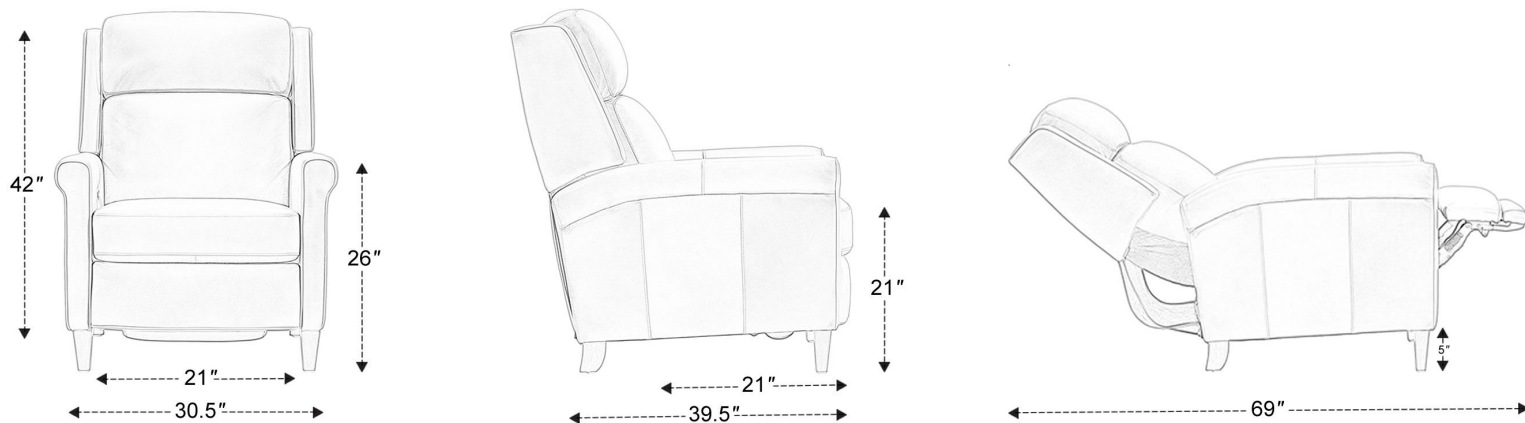

## Power Cordless High Leg Recliner

Overall Dimensions	30.5" x 39.5" x 42"
Overall Width	30.5"
Overall Depth	39.5"
Overall Height	42"
Overall Weight	125.36 lbs.
Fully Reclined	69"
Distance from Wall	18"
Back of Seat to end of Chaise	41"
Leg Height <small>(Distance from Foot Rest to Floor in Full Recline)</small>	28.5"
Head Height <small>(Distance from Headrest to Floor in Full Recline)</small>	32"

Seat Width	21"
Seat Depth	21"
Seat Height	21"
Arm Width	4"
Arm Depth	23"
Arm Height	26"
Back Width	23"
Back Height	28"
Headrest Extended from Back	6"