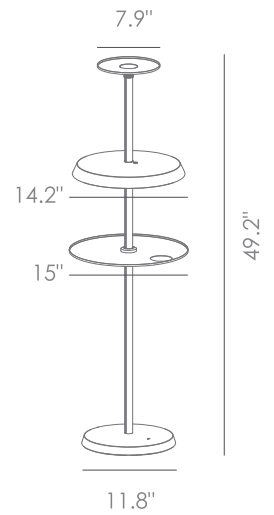

GEEK

DETAILS

Material:
Aluminum

Lamp Shade:
Acrylic

Finishes:
Anodizing

Color Temp.: 2700K-5000K

CRI (Ra): ≥ 90

LED Rated Life: $\approx 50,000$ Hours

Dimming: 100%-10%

ITEM NO. T150003-Verdigris

Wattage: 15W

Voltage: 100 -120V

Size: 15"Dia. x 49.2"H

Estimated Lumens: 1400-1600

Estimated Delivered Lumens: 443-477