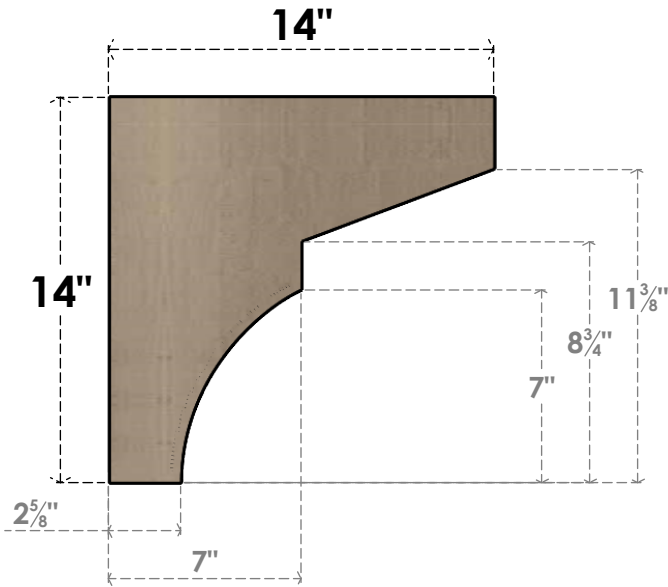

ITEM NUMBER: CORU07X14X14MONRCPR

7"W X 14"D X 14"H SERIES 1 CLASSIC MONTEREY ROUGH CEDAR
TIMBERTHANE FAUX WOOD CORBEL, PRIMED

SIDE PROFILE

FRONT PROFILE

ISOMETRIC

EKENA MILLWORK
2300 WEST MAIN ST.
CLARKSVILLE, TX 75426
TOLL FREE: 866-607-0453
WWW.EKENAMILLWORK.COM

NOTES

1. INSTALLATION TO BE COMPLETED IN ACCORDANCE WITH MANUFACTURER'S SPECIFICATIONS.
2. DRAWING MAY NOT BE TO SCALE
3. THIS DRAWING IS INTENDED FOR DESIGN AND PLANNING PURPOSES ONLY.
4. ALL INFORMATION CONTAINED HEREIN WAS CURRENT AT THE TIME OF DEVELOPMENT BUT MUST BE REVIEWED AND APPROVED BY THE PRODUCT MANUFACTURER TO BE CONSIDERED ACCURATE.
5. TIMBERTHANE ARCHITECTURAL PRODUCTS ARE MADE FROM HIGH DENSITY URETHANE AND COME FACTORY PRIMED