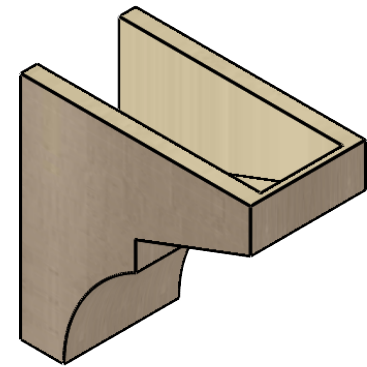

ITEM NUMBER: CORU07X14X14MONRCPR

7"W X 14"D X 14"H SERIES 1 CLASSIC MONTEREY ROUGH CEDAR
TIMBERTHANE FAUX WOOD CORBEL, PRIMED

SIDE PROFILE

FRONT PROFILE

ISOMETRIC

EKENA MILLWORK
2300 WEST MAIN ST.
CLARKSVILLE, TX 75426
TOLL FREE: 866-607-0453
WWW.EKENAMILLWORK.COM

NOTES

1. INSTALLATION TO BE COMPLETED IN ACCORDANCE WITH MANUFACTURER'S SPECIFICATIONS.
2. DRAWING MAY NOT BE TO SCALE
3. THIS DRAWING IS INTENDED FOR DESIGN AND PLANNING PURPOSES ONLY.
4. ALL INFORMATION CONTAINED HEREIN WAS CURRENT AT THE TIME OF DEVELOPMENT BUT MUST BE REVIEWED AND APPROVED BY THE PRODUCT MANUFACTURER TO BE CONSIDERED ACCURATE.
5. TIMBERTHANE ARCHITECTURAL PRODUCTS ARE MADE FROM HIGH DENSITY URETHANE AND COME FACTORY PRIMED