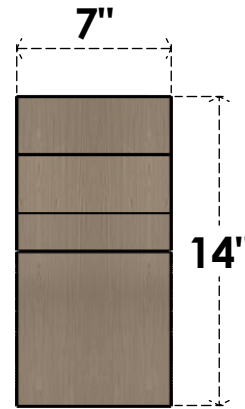

ITEM NUMBER: CORU07X14X14MONRCPR

7"W X 14"D X 14"H SERIES 1 CLASSIC MONTEREY ROUGH CEDAR
TIMBERTHANE FAUX WOOD CORBEL, PRIMED

SIDE PROFILE

FRONT PROFILE

ISOMETRIC

EKENA MILLWORK
2300 WEST MAIN ST.
CLARKSVILLE, TX 75426
TOLL FREE: 866-607-0453
WWW.EKENAMILLWORK.COM