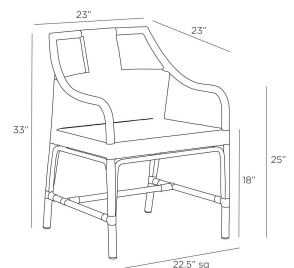

NEWTON OUTDOOR DINING CHAIR

FRS19  
 Chartreux Gray  
 Synthetic Rattan  
 H: 33 IN  
 W: 23 IN  
 D: 23 IN

A casual style of traditional rush-woven synthetic rattan gets a stylish update in element-resistant chartreux grey wicker weave. It features a uniquely designed back detail that resembles a woven tapestry. The matching powder-coated aluminum gray frame is effortlessly balanced for maximum comfort. Finish will vary.

CONTRACT: Suitable As Is

ALTERNATE SIZES: 5671,5672