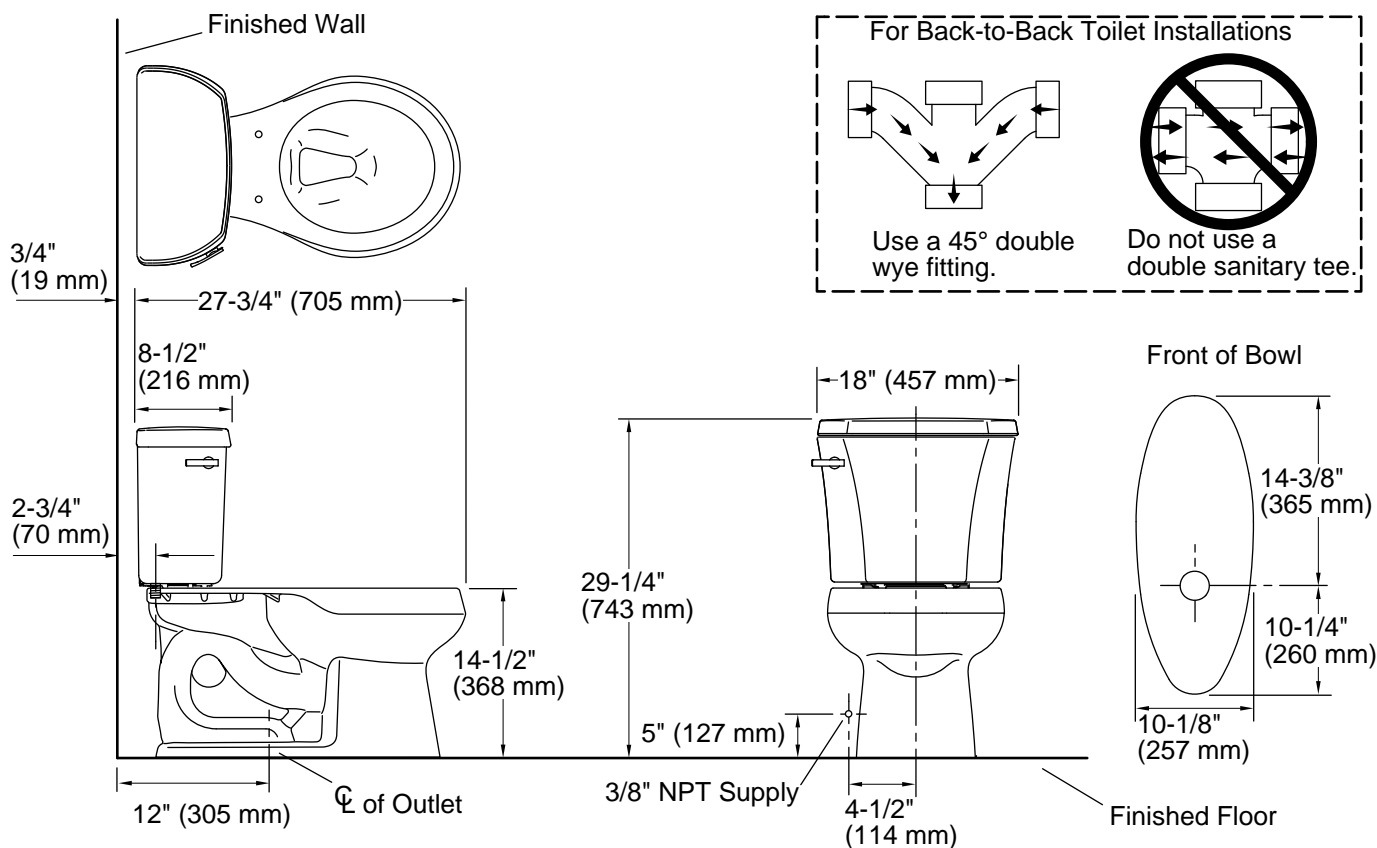

KOHLER®

Wellworth®

Two-piece round-front toilet, 1.28 gpf
K-3997-U

Features

- Two-piece design
- Round-front bowl offers an ideal solution for smaller bathrooms and powder rooms
- Left-hand Polished Chrome trip lever
- Insuliner® tank liner minimizes condensation on the tank
- Combination consists of the K-4467-U tank and the K-4197 bowl
- Coordinates with other products in the Wellworth collection
- KOHLER's canister flush valve harnesses the natural force of gravity and optimizes flushing performance
- Eligible for consumer rebates in some municipalities
- 1.28 gpf (4.8 lpf)
- 2-1/8" (54 mm) fully glazed trapway
- Class Five® canister optimizes the flow out of the tank, harnessing gravity and the natural powerful reducing cascade of water to increase the power and effectiveness of the flush

Installation

- Standard 12" (305 mm) rough-in
- Three-bolt quick-connect installation
- Seat and supply line sold separately

Recommended Products/Accessories

K-5420 Low-Profile Bolt Caps
K-9379 Trip Lever
1023457 Wax Ring/Hardware Kit
1265114 Connector Hose
K-23726 Drain treatment
K-4636-RL Cachet® ReadyLatch® Quiet-Close™ elongated toilet seat

12-23-2024 20:34 - US/CA

THE BOLD LOOK
OF **KOHLER**®

Technical Information

All product dimensions are nominal.

Toilet type:	Floor-mount
Waste Outlet:	Floor
Bowl shape:	Round-front
Flush type:	Class Five
Trap passageway:	2-1/8" (54 mm)
Water surface size:	10-1/2" x 7-3/4" (267 mm x 197 mm)
Rim to water surface:	5-1/4" (133 mm)
Rough-in:	12" (305 mm)
Seat-mounting holes:	5-1/2" (140 mm)

Notes

Install this product according to the installation instructions.

For back-to-back toilet installations: Use only a 45° double wye fitting.