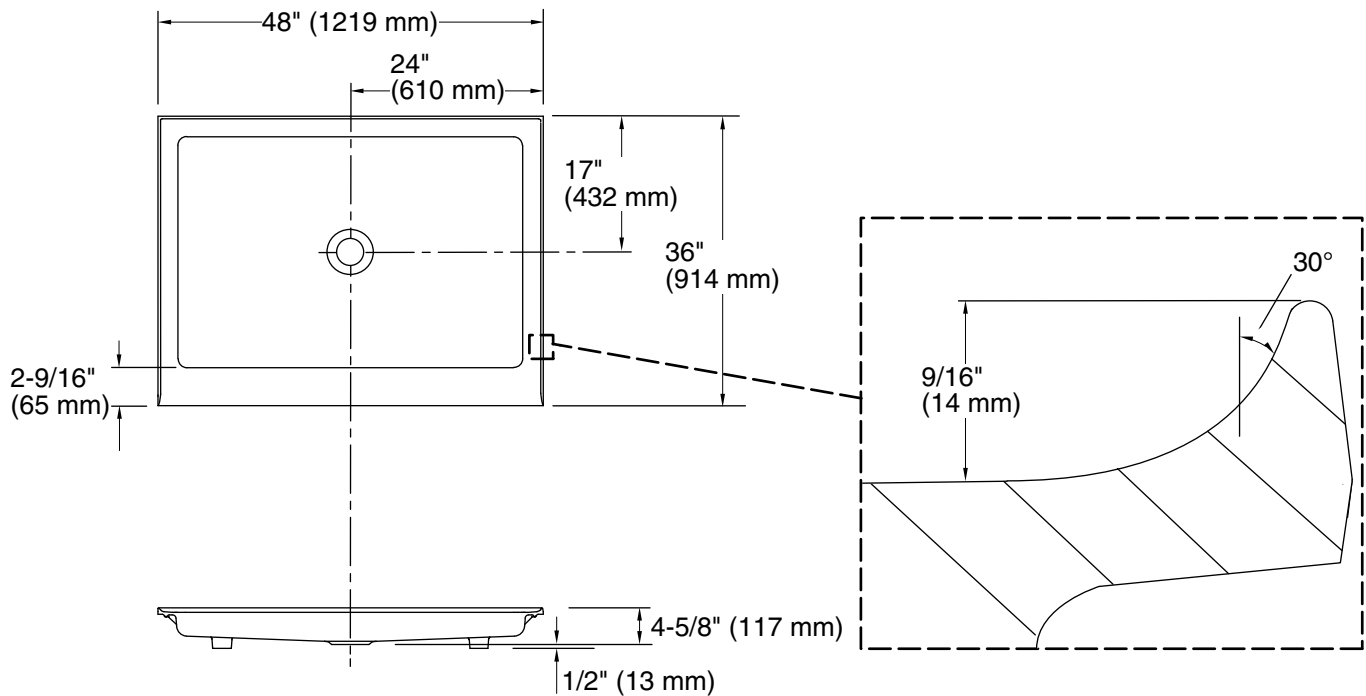

## Features

- Low-threshold design for easy entry and exit.
- Safeguard® slip-resistant surface on bath floor.
- Single threshold for three-wall installation.
- KOHLER® enameled cast iron.
- Center drain.
- Coordinates with other products in the Kathryn collection.

### Technical Information

All product dimensions are nominal.

Installation: Drop-in  
 Drain location: Center  
 Weight: 175 lbs (79.4 kg)  
 Minimum floor load: 20 lbs/ft<sup>2</sup> (97.6 kg/m<sup>2</sup>)