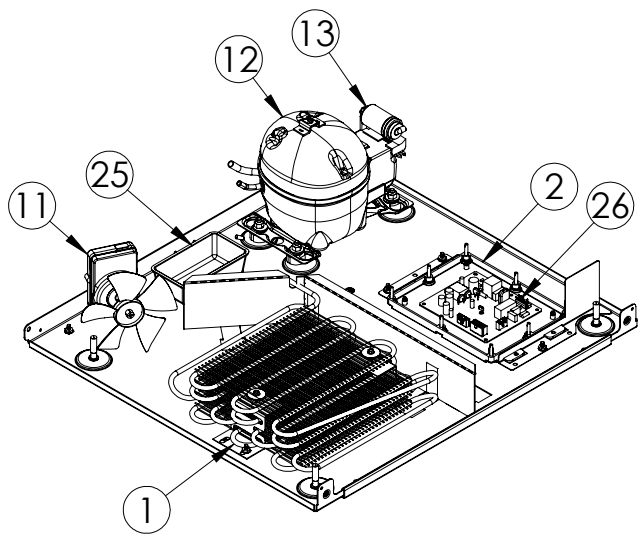

Service Parts List

marvelrefrigeration.com
616-754-5601

MLKR224-SS01A

ITEM	DESCRIPTION	MARVEL P/N
1	CONDENSER ASSEMBLY	S41015869
2	MAIN CONTROL BOARD KIT	S42088820
3	GRILLE	S41015806-BLK
4	LED LIGHT STRIP	S68100
5	BLACK ROCKER LIGHT SWITCH	42246922
6	EVAPORATOR ASSEMBLY	42249115
7	THERMISTOR ASSEMBLY	S41015903-GRY
8	UI DISPLAY KIT	S68166-01
9	ACCESS COVER	S41013341
10	MECHANICAL HARNESS KIT *	S41015773
11	CONDENSER FAN ASSEMBLY	42249171
12	COMPRESSOR	S41015897
13	COMPRESSOR ELECTRICAL	S41016300
14	DOOR ASSEMBLY	S42038968
15	EVAP FAN	42249149
16	DOOR GASKET	S31580-035
17	DOOR STOP	S41015708-SS
18	STRIKER PLATE	S41015709-BLK
19	HK SS UPPER SHELF	S41016278
20	HK SS LOWER SHELF	S41016279
21	HINGE PKG	S52411635-CHR
22	GRATE-SUMP	S41014006
23	DRAIN BOTTLE	S41013382
24	LEG LEVELERS (4)	42243808
25	DRAIN PAN	42241926
26	CONTROL BOARD	S68176
27	POWER CORD	S41050606
28	CARTON ASSEMBLY *	42249633

* NOT PICTURED