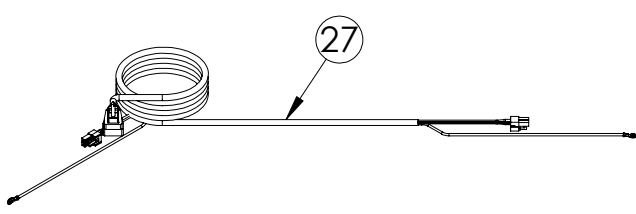

Service Parts List

marvelrefrigeration.com
616-754-5601

MLKR224-SS01A

ITEM	DESCRIPTION	MARVEL P/N
1	CONDENSER ASSEMBLY	S41015869
2	MAIN CONTROL BOARD KIT	S42088820
3	GRILLE	S41015806-BLK
4	LED LIGHT STRIP	S68100
5	BLACK ROCKER LIGHT SWITCH	42246922
6	EVAPORATOR ASSEMBLY	42249115
7	THERMISTOR ASSEMBLY	S41015903-GRY
8	UI DISPLAY KIT	S68166-01
9	ACCESS COVER	S41013341
10	MECHANICAL HARNESS KIT *	S41015773
11	CONDENSER FAN ASSEMBLY	42249171
12	COMPRESSOR	S41015897
13	COMPRESSOR ELECTRICAL	S41016300
14	DOOR ASSEMBLY	S42038968
15	EVAP FAN	42249149
16	DOOR GASKET	S31580-035
17	DOOR STOP	S41015708-SS
18	STRIKER PLATE	S41015709-BLK
19	HK SS UPPER SHELF	S41016278
20	HK SS LOWER SHELF	S41016279
21	HINGE PKG	S52411635-CHR
22	GRATE-SUMP	S41014006
23	DRAIN BOTTLE	S41013382
24	LEG LEVELERS (4)	42243808
25	DRAIN PAN	42241926
26	CONTROL BOARD	S68176
27	POWER CORD	S41050606
28	CARTON ASSEMBLY *	42249633

* NOT PICTURED