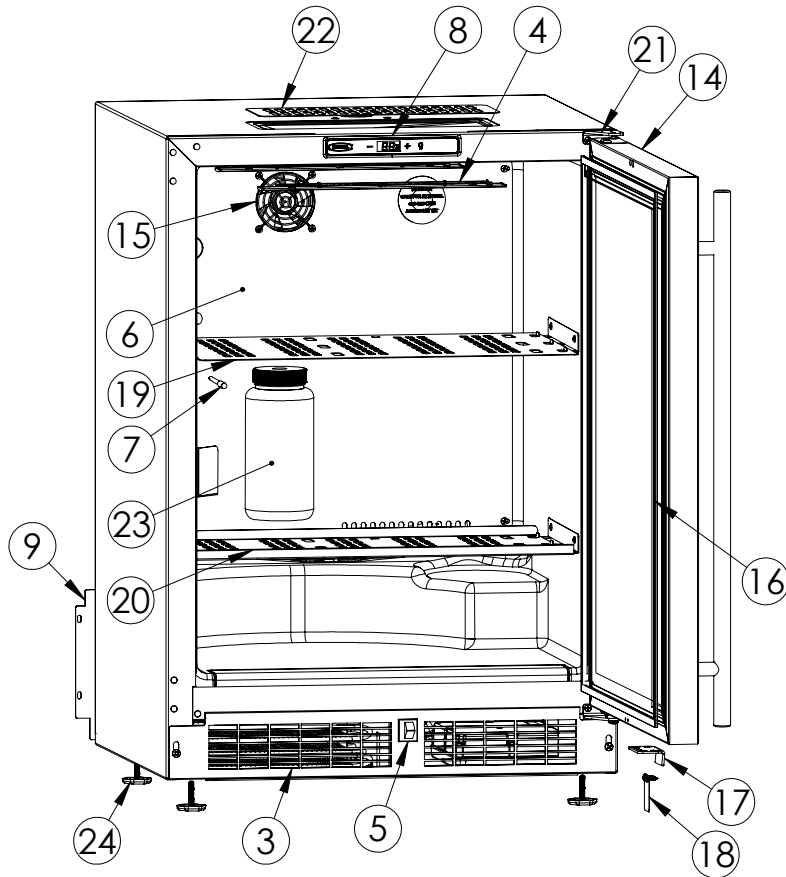

Service Parts List

marvelrefrigeration.com
616-754-5601

MLKR224-SS01A

ITEM	DESCRIPTION	MARVEL P/N
1	CONDENSER ASSEMBLY	S41015869
2	MAIN CONTROL BOARD KIT	S42088820
3	GRILLE	S41015806-BLK
4	LED LIGHT STRIP	S68100
5	BLACK ROCKER LIGHT SWITCH	42246922
6	EVAPORATOR ASSEMBLY	42249115
7	THERMISTOR ASSEMBLY	S41015903-GRY
8	UI DISPLAY KIT	S68166-01
9	ACCESS COVER	S41013341
10	MECHANICAL HARNESS KIT *	S41015773
11	CONDENSER FAN ASSEMBLY	42249171
12	COMPRESSOR	S41015897
13	COMPRESSOR ELECTRICAL	S41016300
14	DOOR ASSEMBLY	S42038968
15	EVAP FAN	42249149
16	DOOR GASKET	S31580-035
17	DOOR STOP	S41015708-SS
18	STRIKER PLATE	S41015709-BLK
19	HK SS UPPER SHELF	S41016278
20	HK SS LOWER SHELF	S41016279
21	HINGE PKG	S52411635-CHR
22	GRATE-SUMP	S41014006
23	DRAIN BOTTLE	S41013382
24	LEG LEVELERS (4)	42243808
25	DRAIN PAN	42241926
26	CONTROL BOARD	S68176
27	POWER CORD	S41050606
28	CARTON ASSEMBLY *	42249633

* NOT PICTURED