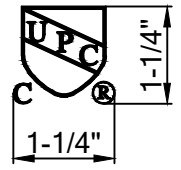

Top view

Side section view

The "cUPC" mark was stamped on the backside wall of bowi with non water solubale ink.

Unit : inch

Material : Stainless steel 304

Model No:	
Product:	Stainless Steel Sink
The thickness of products :	18 gague