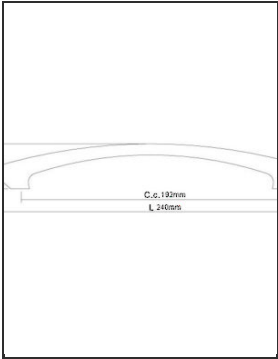

Product № BP883192174

Center to Center 192 mm

Length - Overall Dimensions 240 mm

Screw/Nail M4 (Included)

Packaging format Bag

SUGGESTED PRODUCTS

RELATED DOCUMENTS

PRODUCT PHOTOS