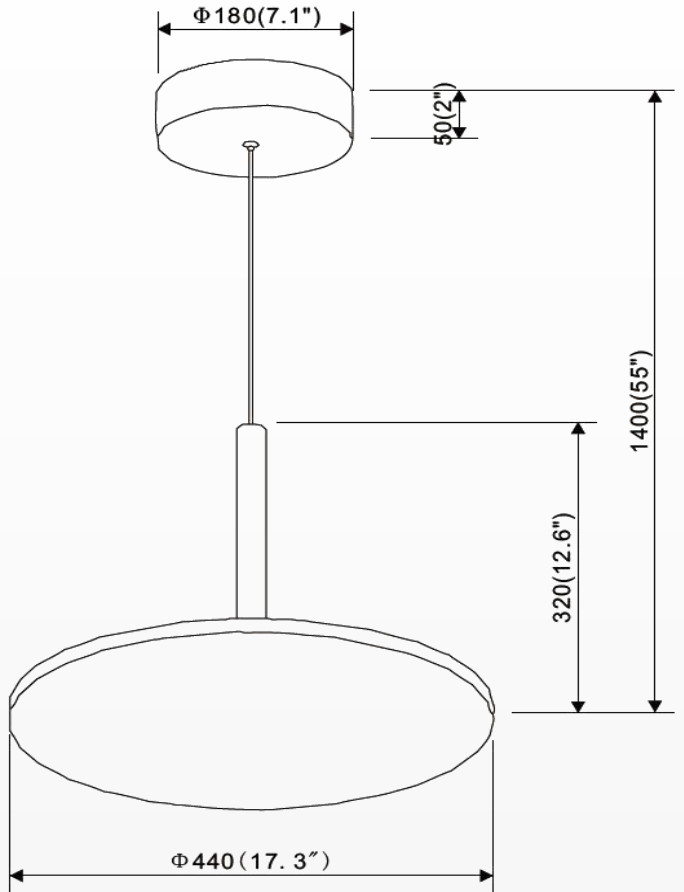

LED Pendant Lights

SPECIFICATION

- Dimension: 17.3"×55"
- Wattage: 41W
- Voltage: 120V
- Temp: 3000K
- Lumens: 2225LM
- Dimmable: ELV , DIMMING 5%-100%
- CRI: > 80
- Material : Iron+Aluminum+Acrylic
- Lifespan : 50000hs
- Warranty: 3 years
- Operation temperature : -20°C-40°C

AVAILABLE FINISH

WHAT'S IN THE BOX:

Sand White

Black

mounting bracket; plastic anchors;
anchor screws; outlet screws;
wire connectors, ground screw,
canopy screw, gloves