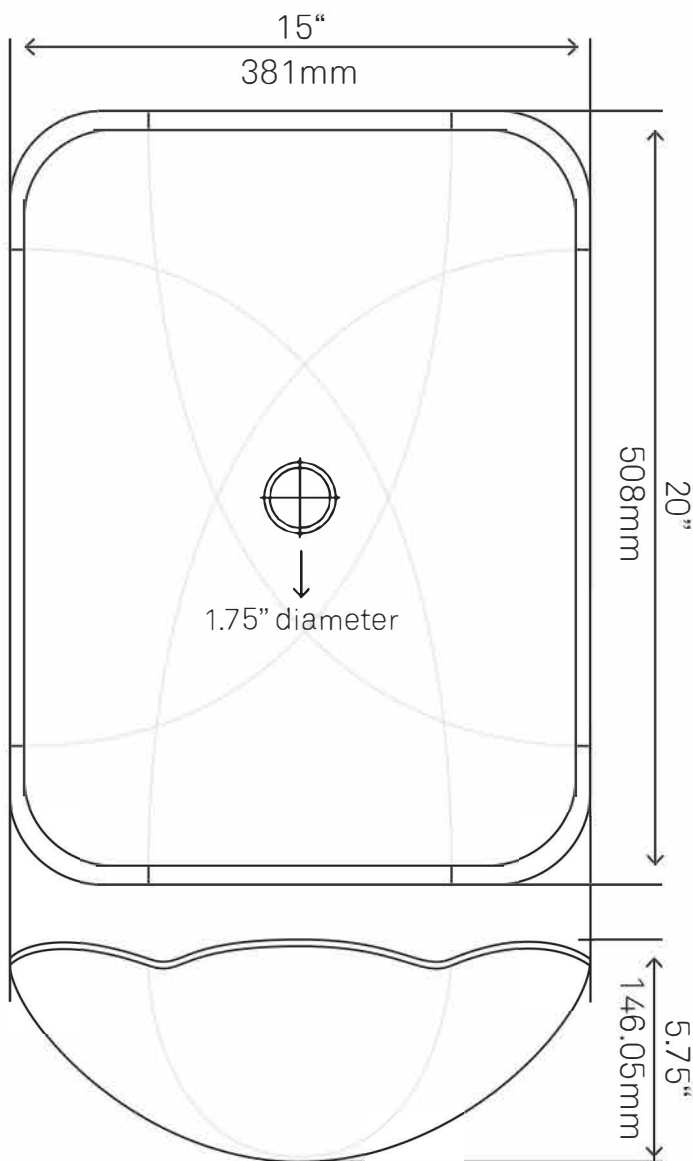

TIS-317G RETTANGOLARE
Glass Vessel Bath Sink, Clear Black

Requested By: _____

Specific Features: _____

STANDARD SPECIFICATIONS:

- Oblong fluted clear black glass vessel
- Made with high tempered glass
- Scratch resistant and non-porous
- Designed for above counter installation
- Standard U.S. plumbing connections
- 1.75-inch drain opening
- No overflow