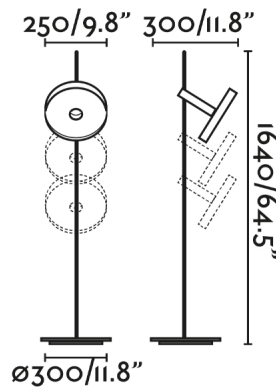

General characteristics

Fixation	Floor
voltage	120V
Hertz	60Hz
Cable length	0.04 ft
Switch type	On/Off
Max. Power	15W

Material

Body/Structure	Steel
Screen	Steel

Finish

Body/Structure	Matt Black
Screen	Satin Gold+Black
Location	Dry locations only
US Certification	Portátiles ETLus