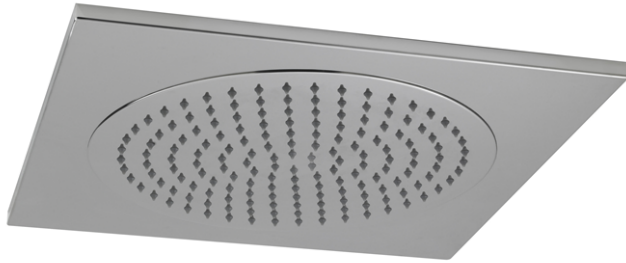

CUSTOMER DATA SHEET - SHOWERS

SALES CODE: HEAD82

DESCRIPTION: Ceiling Tile Shower Head 500mm

PRODUCT DIMENSIONS

Length(mm)	Width (mm)	Height (mm)	Depth (mm)	Nett Wgt Kg
	500	72	500	5.5

PACKAGING DIMENSIONS

Length (mm)	Width (mm)	Height (mm)	Depth (mm)	Gross Wgt Kg
	550	540	400	22
Barcode	5055369036820			

PRODUCT DETAILS

Country of Origin	China
Fitting Instruction	No
Product Material	St/Steel
Mount Type	Wall, Surface
Outlet Elbow Supplied	No
Easy Clean	Yes
Head Included	Yes
Handset Included	No
Body Jets Included	Not Applicable
No of Body Jets	Not Applicable
Operating Pressure (bar)	0.5
Valve/Cartridge Type	Not Applicable