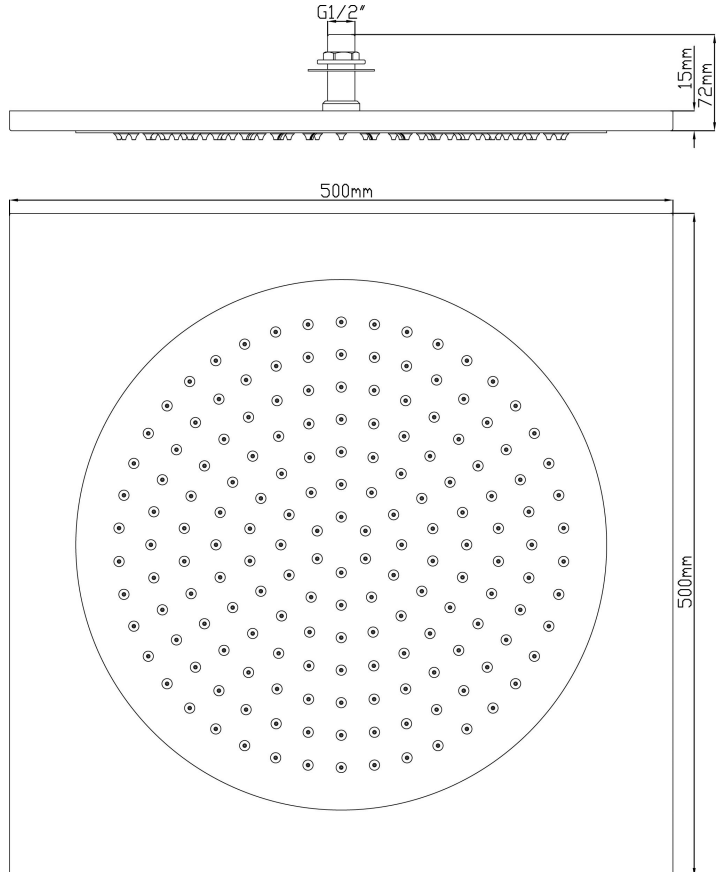

CUSTOMER DATA SHEET - SHOWERS

SALES CODE: HEAD82

DESCRIPTION: Ceiling Tile Shower Head 500mm

PRODUCT DIMENSIONS

Length(mm)	Width (mm)	Height (mm)	Depth (mm)	Nett Wgt Kg
	500	72	500	5.5

PACKAGING DIMENSIONS

Length (mm)	Width (mm)	Depth (mm)	Gross Wgt Kg
560	560	125	5.5

PACKAGING DATA

Box Colour	White Cardboard Box		
Box Qty	1	Label Colour	White Label
Label Size	100 x 50	Label Qty	2

OUTER BOX DIMENSIONS (If Applicable)

Length (mm)	Width (mm)	Height (mm)	Depth (mm)	Gross Wgt Kg
	550	540	400	22
Barcode	5055369036820			

PRODUCT DETAILS

Country of Origin	China
Fitting Instruction	No
Product Material	St/Steel
Mount Type	Wall, Surface
Outlet Elbow Supplied	No
Easy Clean	Yes
Head Included	Yes
Handset Included	No
Body Jets Included	Not Applicable
No of Body Jets	Not Applicable
Operating Pressure (bar)	0.5
Valve/Cartridge Type	Not Applicable