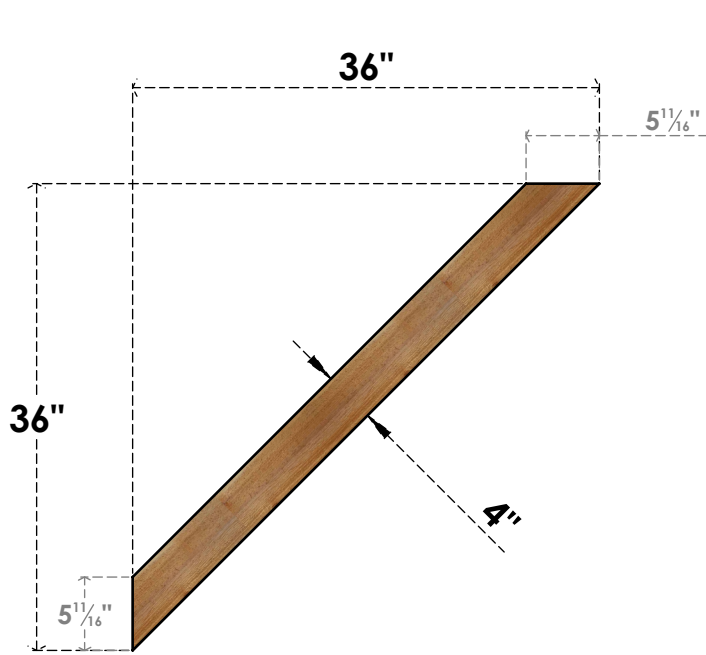

BRC04X36X36TRA00RWR

4"W X 36"D X 36"H TRADITIONAL ROUGH SAWN BRACE, WESTERN RED CEDAR

SIDE

FRONT

EKENA MILLWORK
 2300 WEST MAIN ST.
 CLARKSVILLE, TX 75426
 TOLL FREE: 866-607-0453
 WWW.EKENAMILLWORK.COM

NOTES