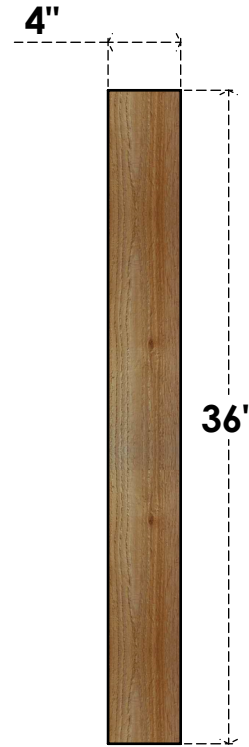

BRC04X36X36TRA00RWR

4"W X 36"D X 36"H TRADITIONAL ROUGH SAWN BRACE, WESTERN RED CEDAR

SIDE

FRONT

EKENA MILLWORK
 2300 WEST MAIN ST.
 CLARKSVILLE, TX 75426
 TOLL FREE: 866-607-0453
 WWW.EKENAMILLWORK.COM

NOTES

1. INSTALLATION TO BE COMPLETED IN ACCORDANCE WITH MANUFACTURER'S SPECIFICATIONS.
2. DRAWING MAY NOT BE TO SCALE
3. THIS DRAWING IS INTENDED FOR DESIGN AND PLANNING PURPOSES ONLY.
4. ALL INFORMATION CONTAINED HEREIN WAS CURRENT AT THE TIME OF DEVELOPMENT BUT MUST BE REVIEWED AND APPROVED BY THE PRODUCT MANUFACTURER TO BE CONSIDERED ACCURATE.
5. PRODUCTS ARE NOT KILN DRIED. THIS ITEM IS UNIQUE AND WILL CONTAIN THE NATURAL VARIATIONS THAT THE WOOD SPECIES OFFERS. THIS MAY RESULT IN VARIATIONS UP TO 1/4"