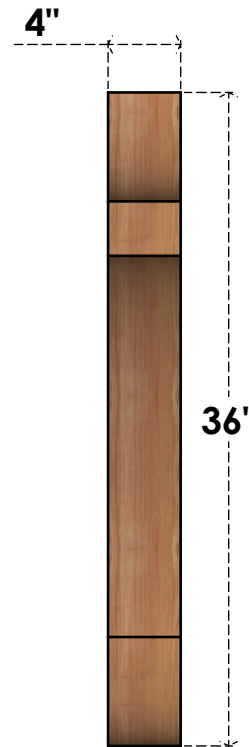

BRC04X28X36OLY00RWR

4"W X 28"D X 36"H OLYMPIC ROUGH SAWN BRACE, WESTERN RED CEDAR

SIDE

FRONT

EKENA MILLWORK
 2300 WEST MAIN ST.
 CLARKSVILLE, TX 75426
 TOLL FREE: 866-607-0453
 WWW.EKENAMILLWORK.COM

NOTES

1. INSTALLATION TO BE COMPLETED IN ACCORDANCE WITH MANUFACTURER'S SPECIFICATIONS.
2. DRAWING MAY NOT BE TO SCALE
3. THIS DRAWING IS INTENDED FOR DESIGN AND PLANNING PURPOSES ONLY.
4. ALL INFORMATION CONTAINED HEREIN WAS CURRENT AT THE TIME OF DEVELOPMENT BUT MUST BE REVIEWED AND APPROVED BY THE PRODUCT MANUFACTURER TO BE CONSIDERED ACCURATE.
5. PRODUCTS ARE NOT KILN DRIED. THIS ITEM IS UNIQUE AND WILL CONTAIN THE NATURAL VARIATIONS THAT THE WOOD SPECIES OFFERS. THIS MAY RESULT IN VARIATIONS UP TO 1/4"