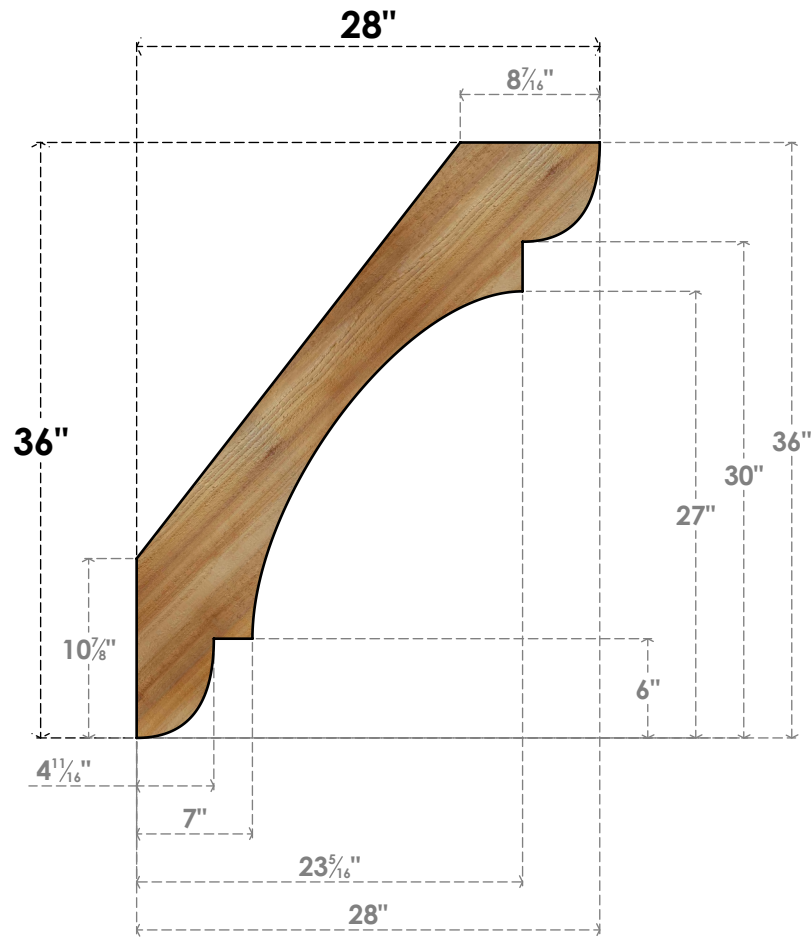

BRC04X28X36OLY00RWR

4"W X 28"D X 36"H OLYMPIC ROUGH SAWN BRACE, WESTERN RED CEDAR

SIDE

FRONT

EKENA MILLWORK
 2300 WEST MAIN ST.
 CLARKSVILLE, TX 75426
 TOLL FREE: 866-607-0453
 WWW.EKENAMILLWORK.COM

NOTES

1. INSTALLATION TO BE COMPLETED IN ACCORDANCE WITH MANUFACTURER'S SPECIFICATIONS.
2. DRAWING MAY NOT BE TO SCALE
3. THIS DRAWING IS INTENDED FOR DESIGN AND PLANNING PURPOSES ONLY.
4. ALL INFORMATION CONTAINED HEREIN WAS CURRENT AT THE TIME OF DEVELOPMENT BUT MUST BE REVIEWED AND APPROVED BY THE PRODUCT MANUFACTURER TO BE CONSIDERED ACCURATE.
5. PRODUCTS ARE NOT KILN DRIED. THIS ITEM IS UNIQUE AND WILL CONTAIN THE NATURAL VARIATIONS THAT THE WOOD SPECIES OFFERS. THIS MAY RESULT IN VARIATIONS UP TO 1/4"