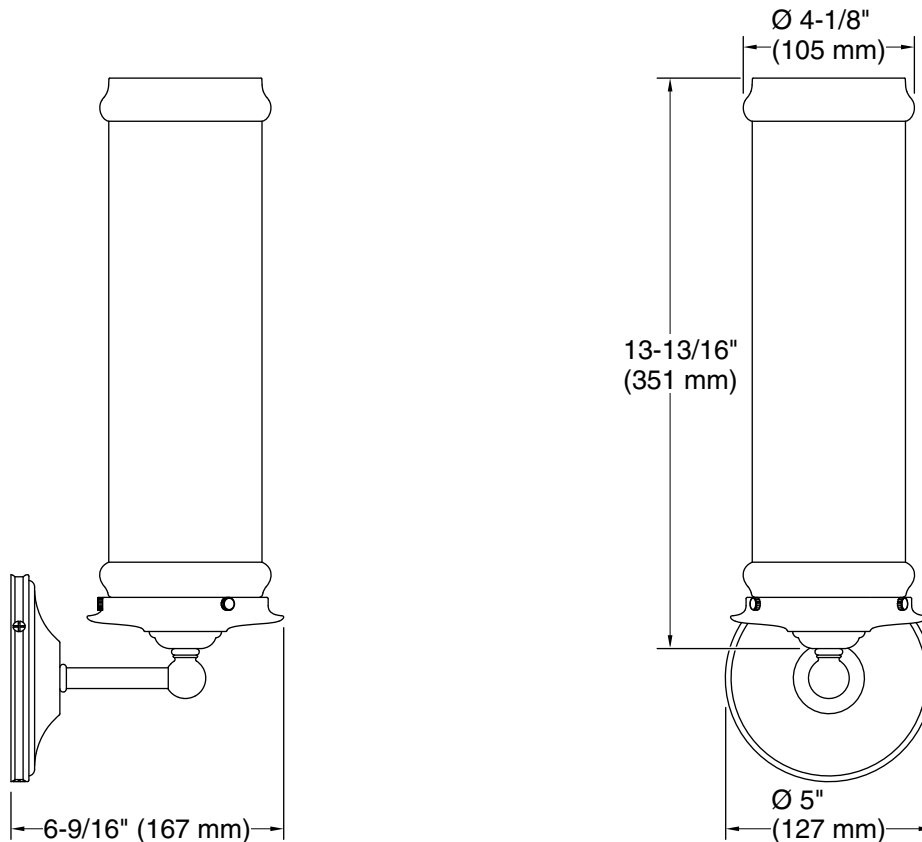

Required Electrical Service

One circuit required.

Lights: 120 V, 60 Hz

Technical Information

All product dimensions are nominal.

Installation Type: Wall-mount
Material: Brass
Number of Lights: 1
Lighting Type: Socket-based
Socket Type: E-12 Candelabra
Number of Shades: 1
Shade Type: Glass - clear
Downrod Detail: 0 x
Electrical component rating: Socket Rating: 60 Hz, 60 W, 450 Lumens, 3000K