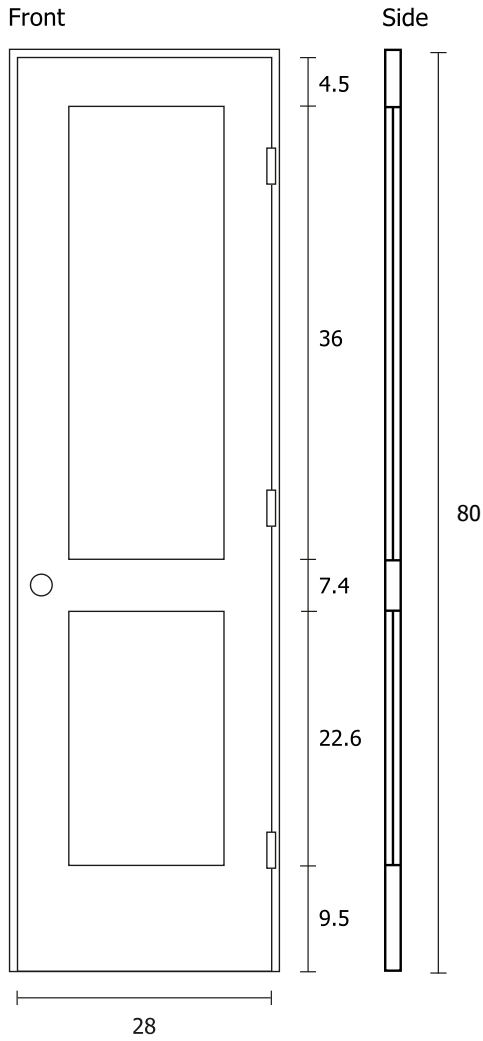

Prehung Door (Double Panel)

SKU# RID-28-80-2W-ORB-LH

Single Prehung Door

SKU Name	RID-28-80-2W-ORB-LH
Style	Double Panel
Material	Composite Wood
Height	80 inches (6/8)
Width	28 inches (2/4)
Thickness	1.375 inches
Framing Type	Prehung
Hinge Color/Finish	Oil Rubbed Bronze
Rough Opening Height	82 inches
Rough Opening Width	30.25 inches