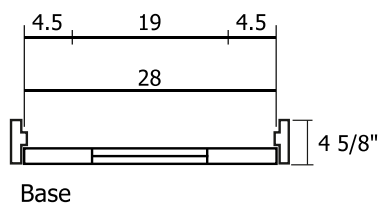

Prehung Door (Double Panel)

SKU# RID-28-80-2W-ORB-LH

Single Prehung Door

SKU Name	RID-28-80-2W-ORB-LH
Style	Double Panel
Material	Composite Wood
Height	80 inches (6/8)
Width	28 inches (2/4)
Thickness	1.375 inches
Framing Type	Prehung
Hinge Color/Finish	Oil Rubbed Bronze
Rough Opening Height	82 inches
Rough Opening Width	30.25 inches